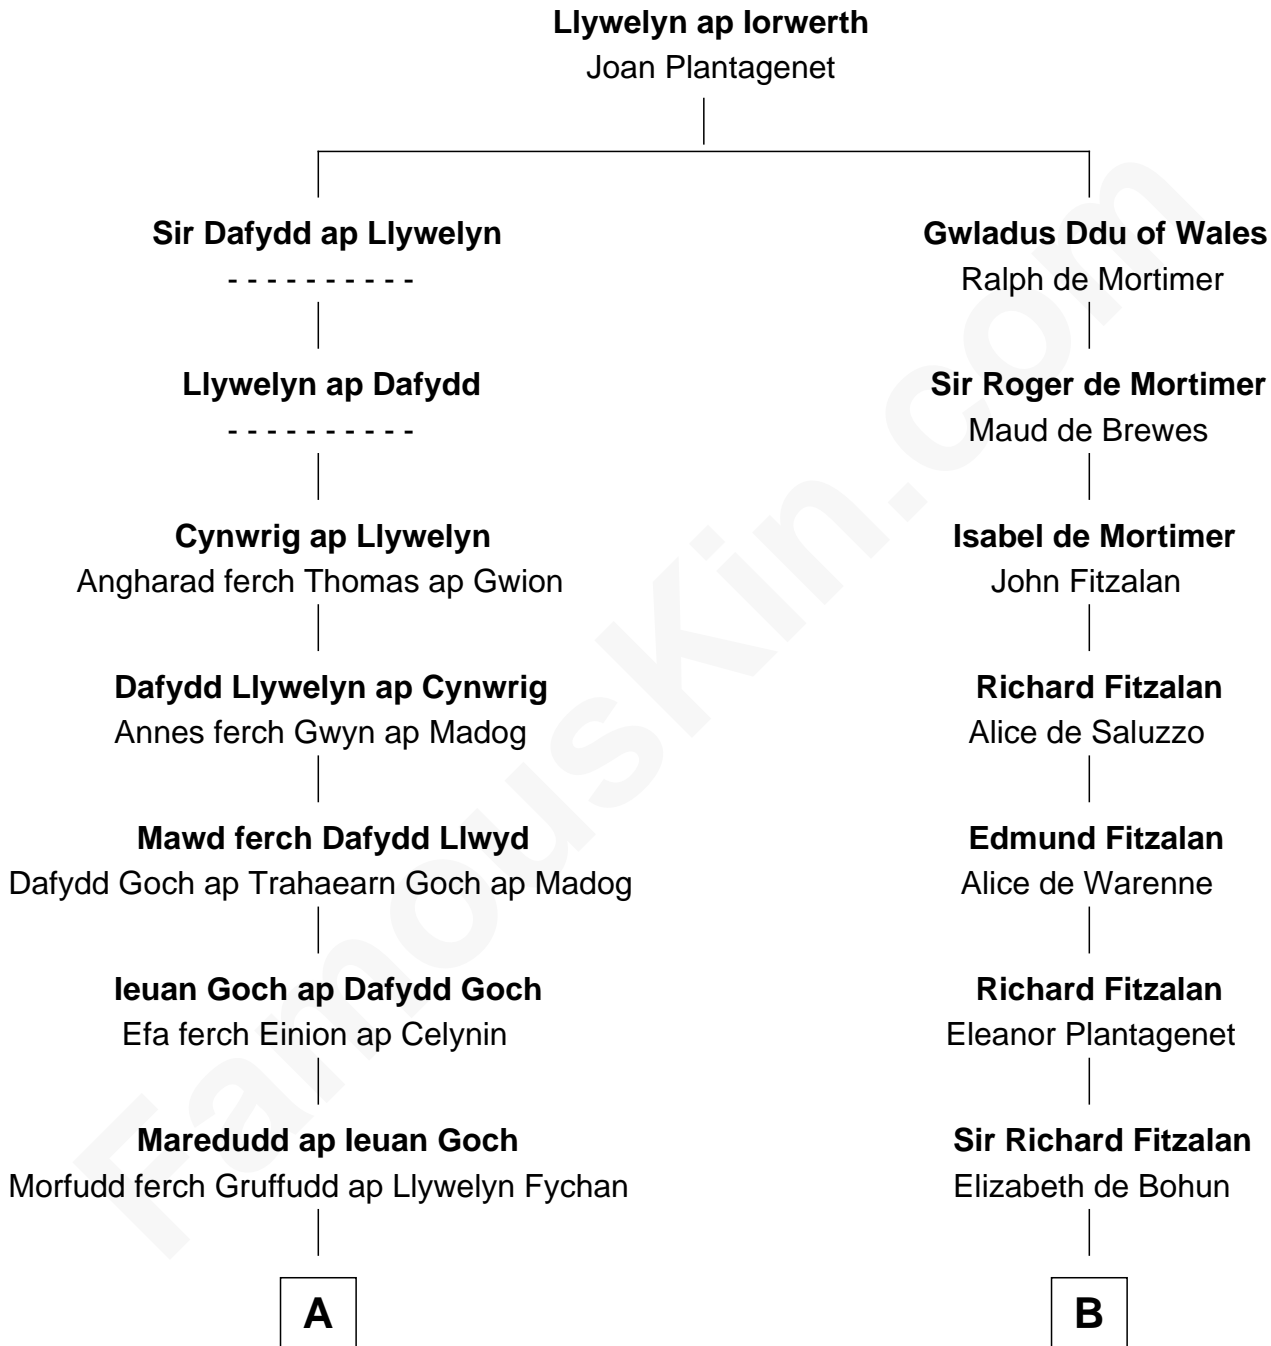

# FamousKin.com

## Relationship Chart of

### David Yale

(c1613 - 1690) Great Migration Immigrant 1638

15th cousin 5 times removed of

**Samuel Prescott**

Completed Paul Revere's Midnight Ride

**A**

**Lleucu ferch Maredudd**

Gruffudd ap Cynwrig ap Bleddyn Llwyd

*Great Migration Immigrant 1638*

**B**

**Elizabeth Fitzalan**

Sir Thomas Mowbray

**Isabel Mowbray**

Sir James Berkeley

**Maurice Berkeley**

Isabel Mead