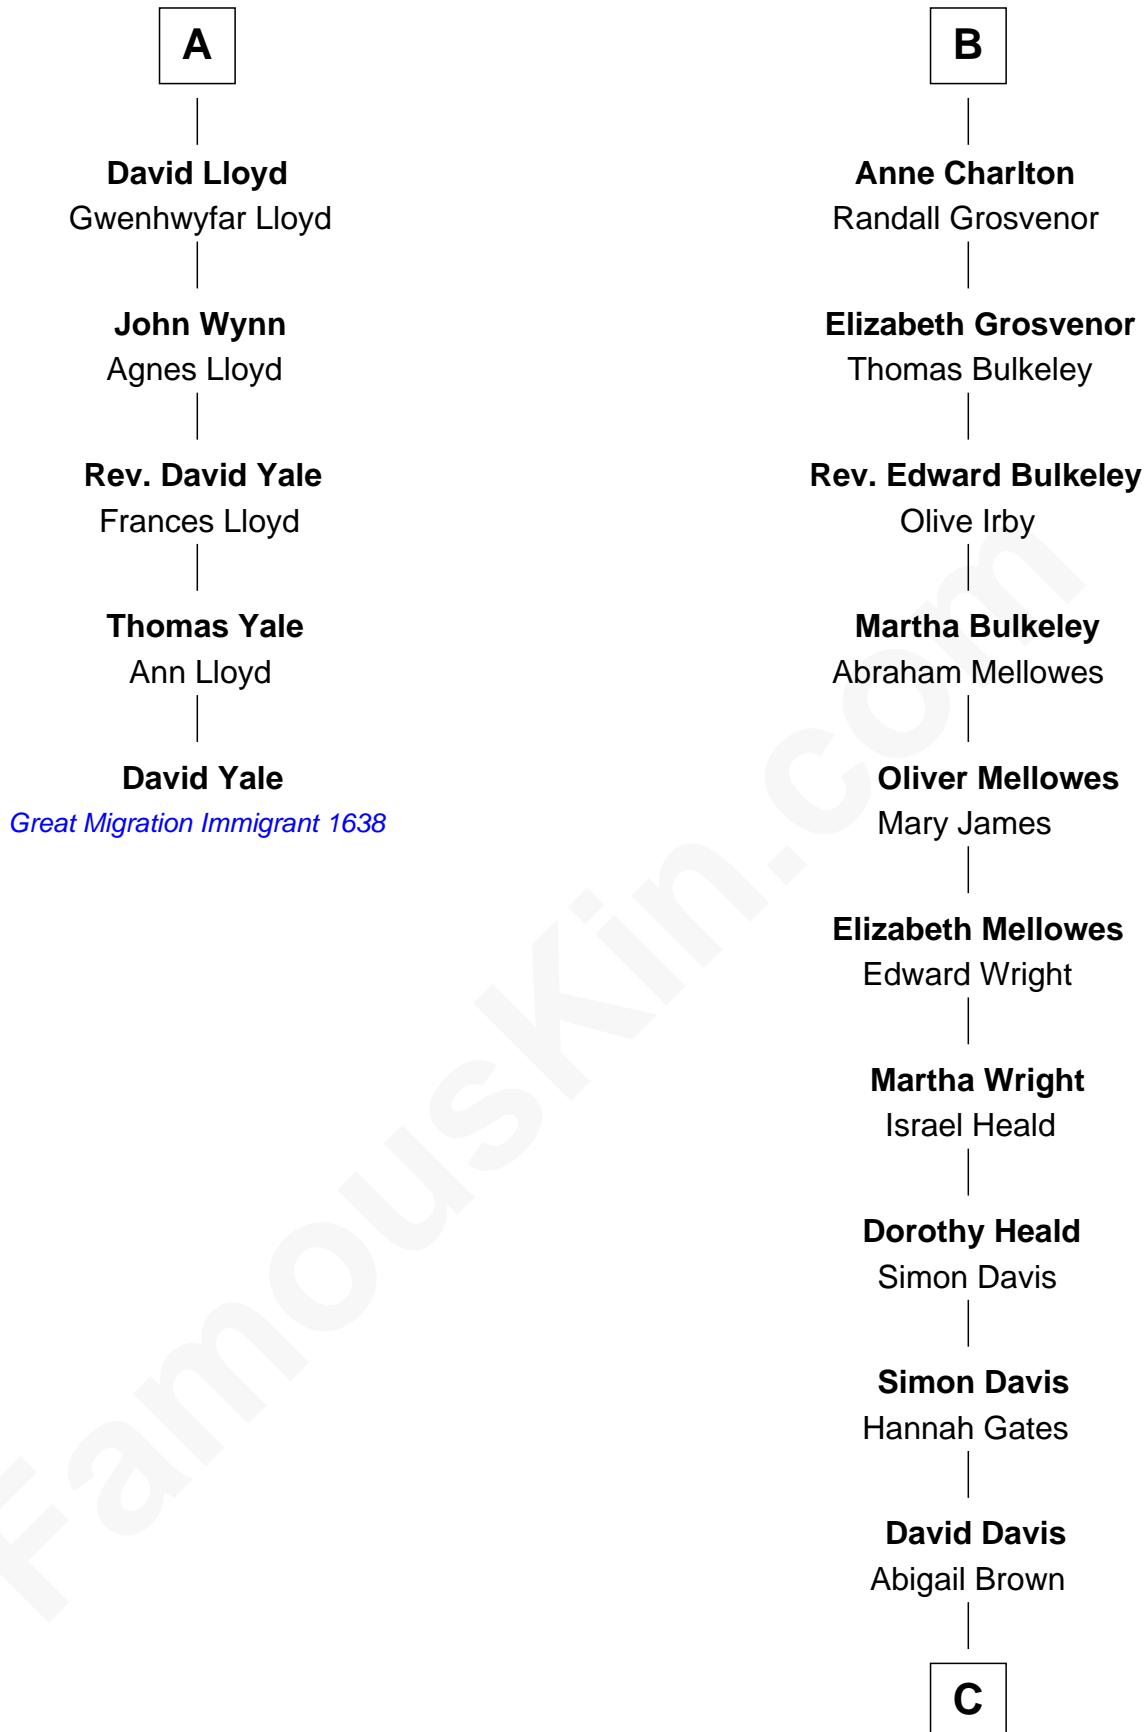

## Relationship Chart of

### David Yale

(c1613 - 1690) Great Migration Immigrant 1638

11th cousin 8 times removed of

### John Davis Long

32nd Governor of Massachusetts

**Sir Roger de Somery**

Nichole d'Aubenev

**C**

Simon Davis  
Persis Temple

Julia Temple Davis  
Zadoc Long

John Davis Long  
*32nd Governor of Massachusetts*