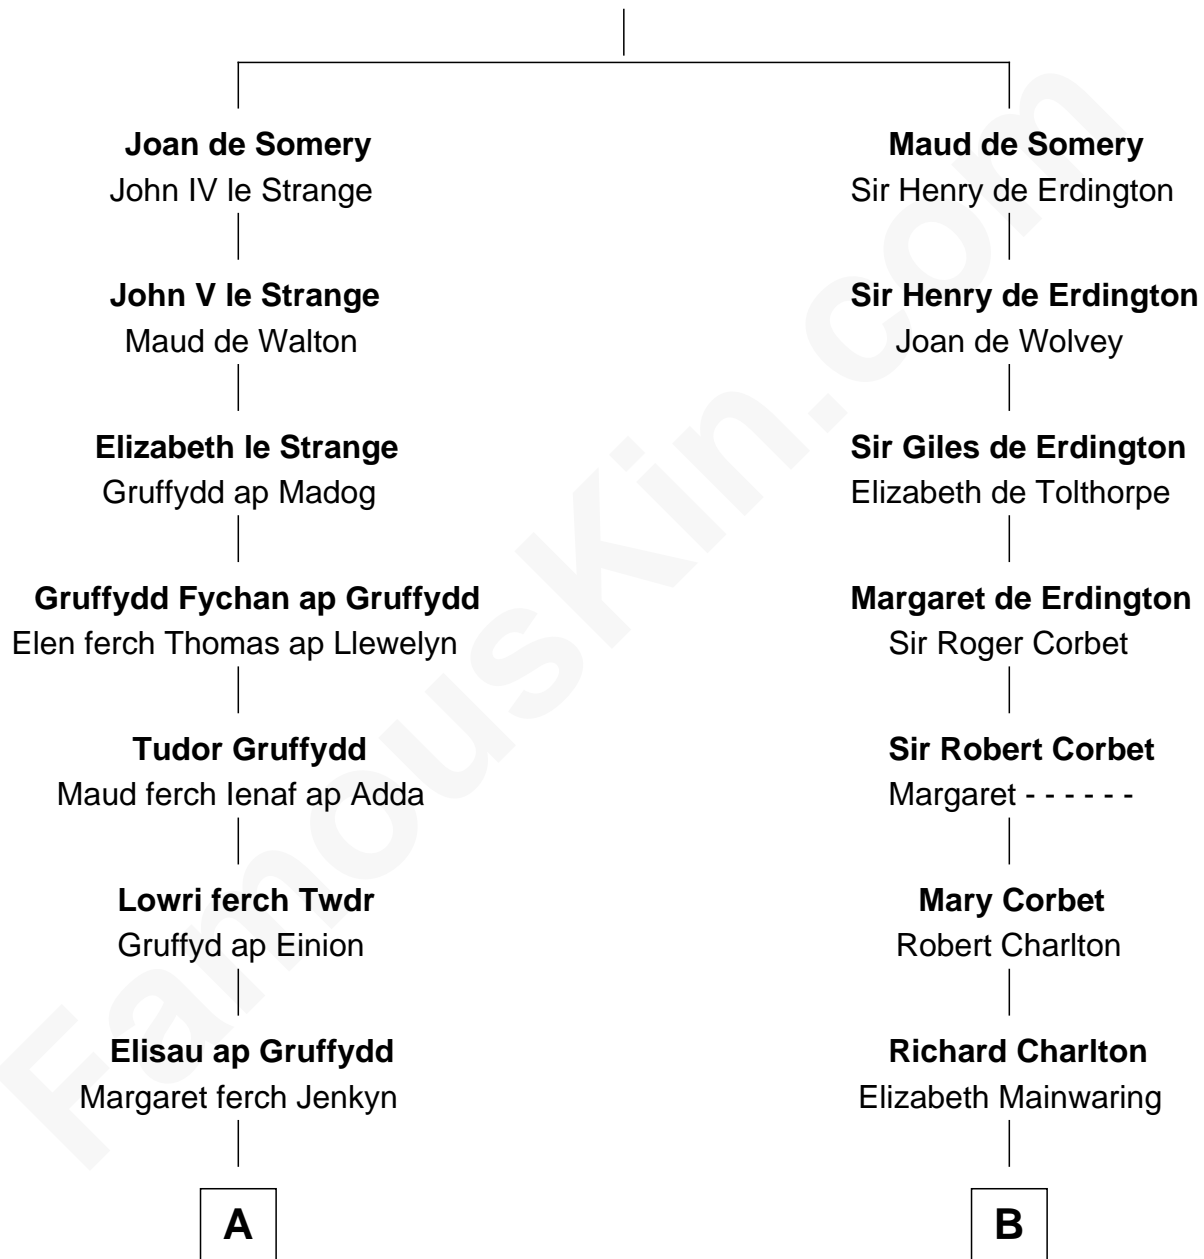

## Relationship Chart of

### David Yale

(c1613 - 1690) Great Migration Immigrant 1638

11th cousin 8 times removed of

### John Davis Long

32nd Governor of Massachusetts

**Sir Roger de Somery**

Nichole d'Aubenev

**C**

Simon Davis  
Persis Temple

Julia Temple Davis  
Zadoc Long

John Davis Long  
*32nd Governor of Massachusetts*