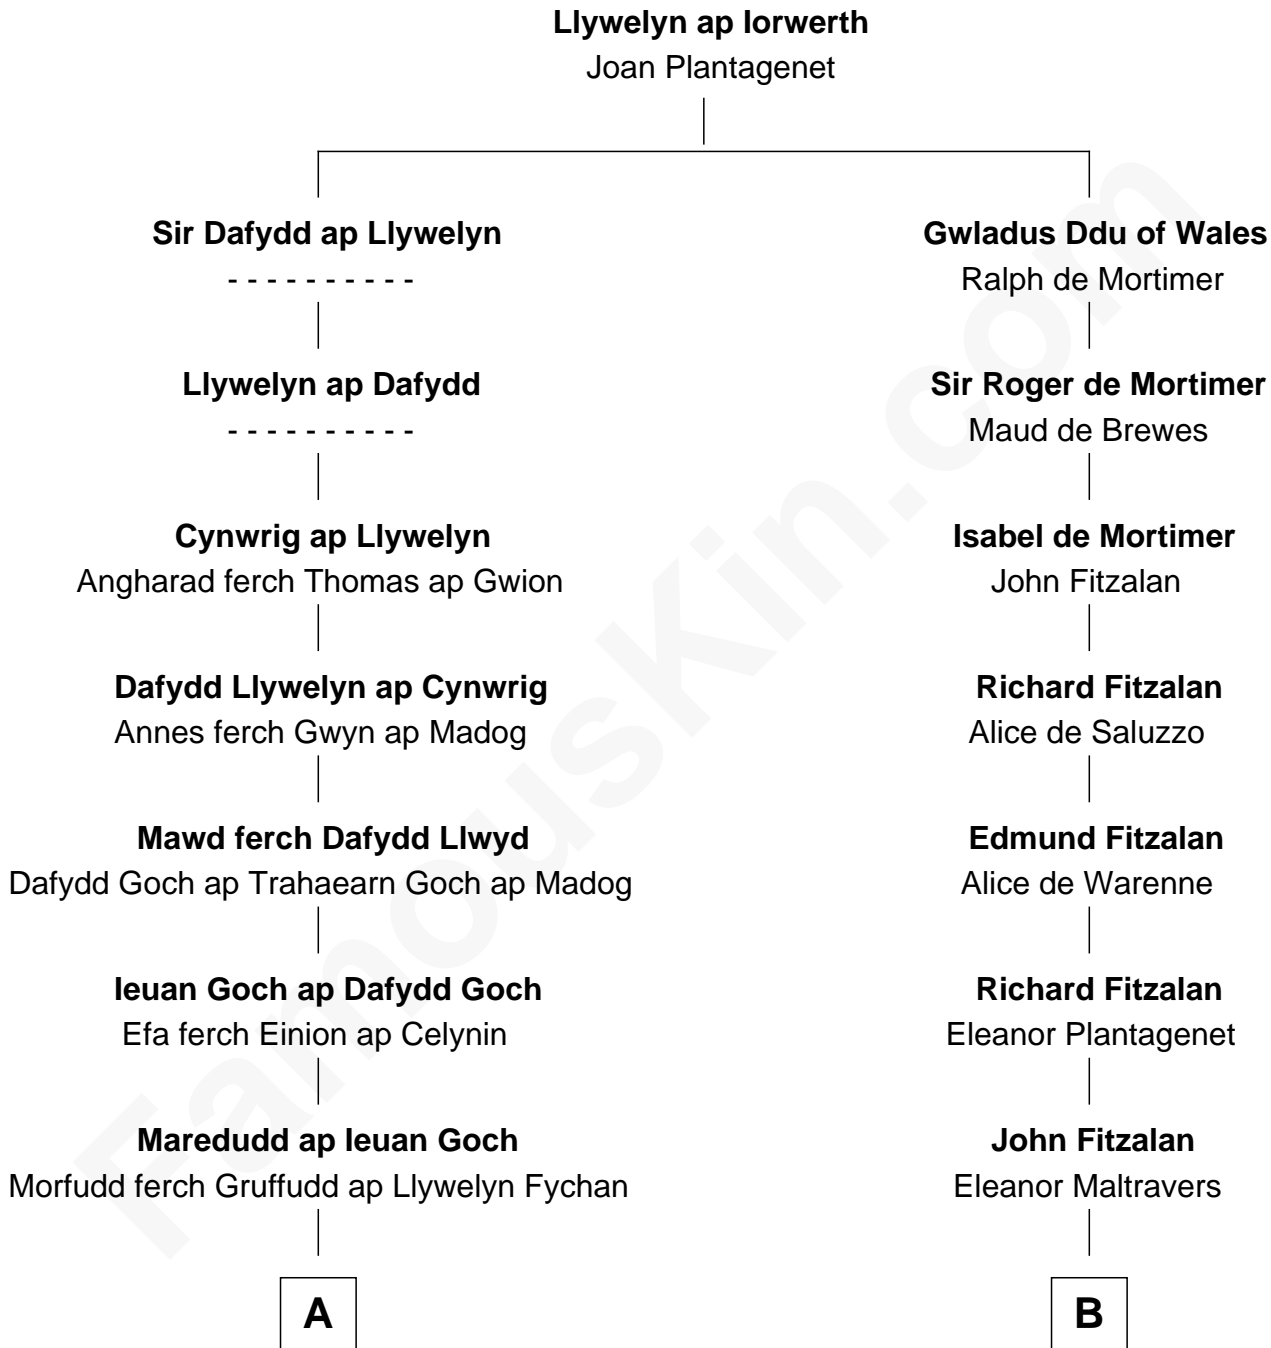

FamousKin.com

Relationship Chart of

David Yale

(c1613 - 1690) Great Migration Immigrant 1638

15th cousin 5 times removed of

Samuel Cony

31st Governor of Maine

C

—
Samuel Coney

Rebecca Guild

—
Samuel Coney

Susanna Johnson

—
Samuel Coney

Susan Bowdoin Coney

—
Samuel Coney

31st Governor of Maine

FamousKin.com