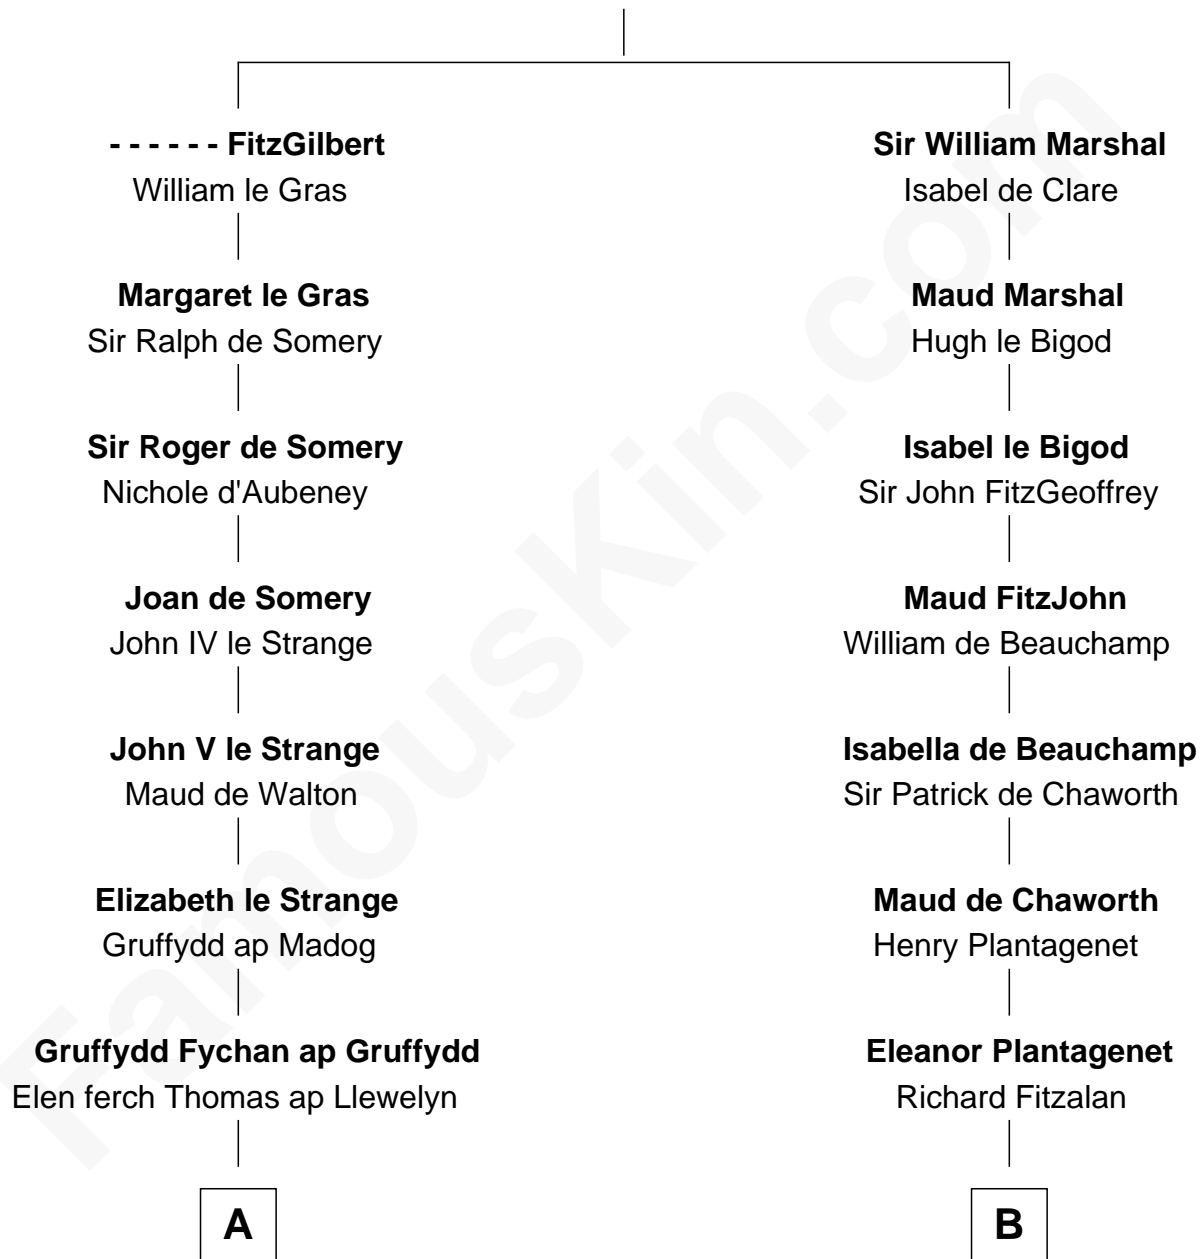

FamousKin.com

Relationship Chart of

David Yale

(c1613 - 1690) Great Migration Immigrant 1638

14th cousin 7 times removed of

Samuel Cony

31st Governor of Maine

John FitzGilbert
Sybilla of Salisbury

C

Abigail Skinner

Nathaniel Coney

Samuel Coney

Rebecca Guild

Samuel Coney

Susanna Johnson

Samuel Coney

Susan Bowdoin Coney

Samuel Coney

31st Governor of Maine