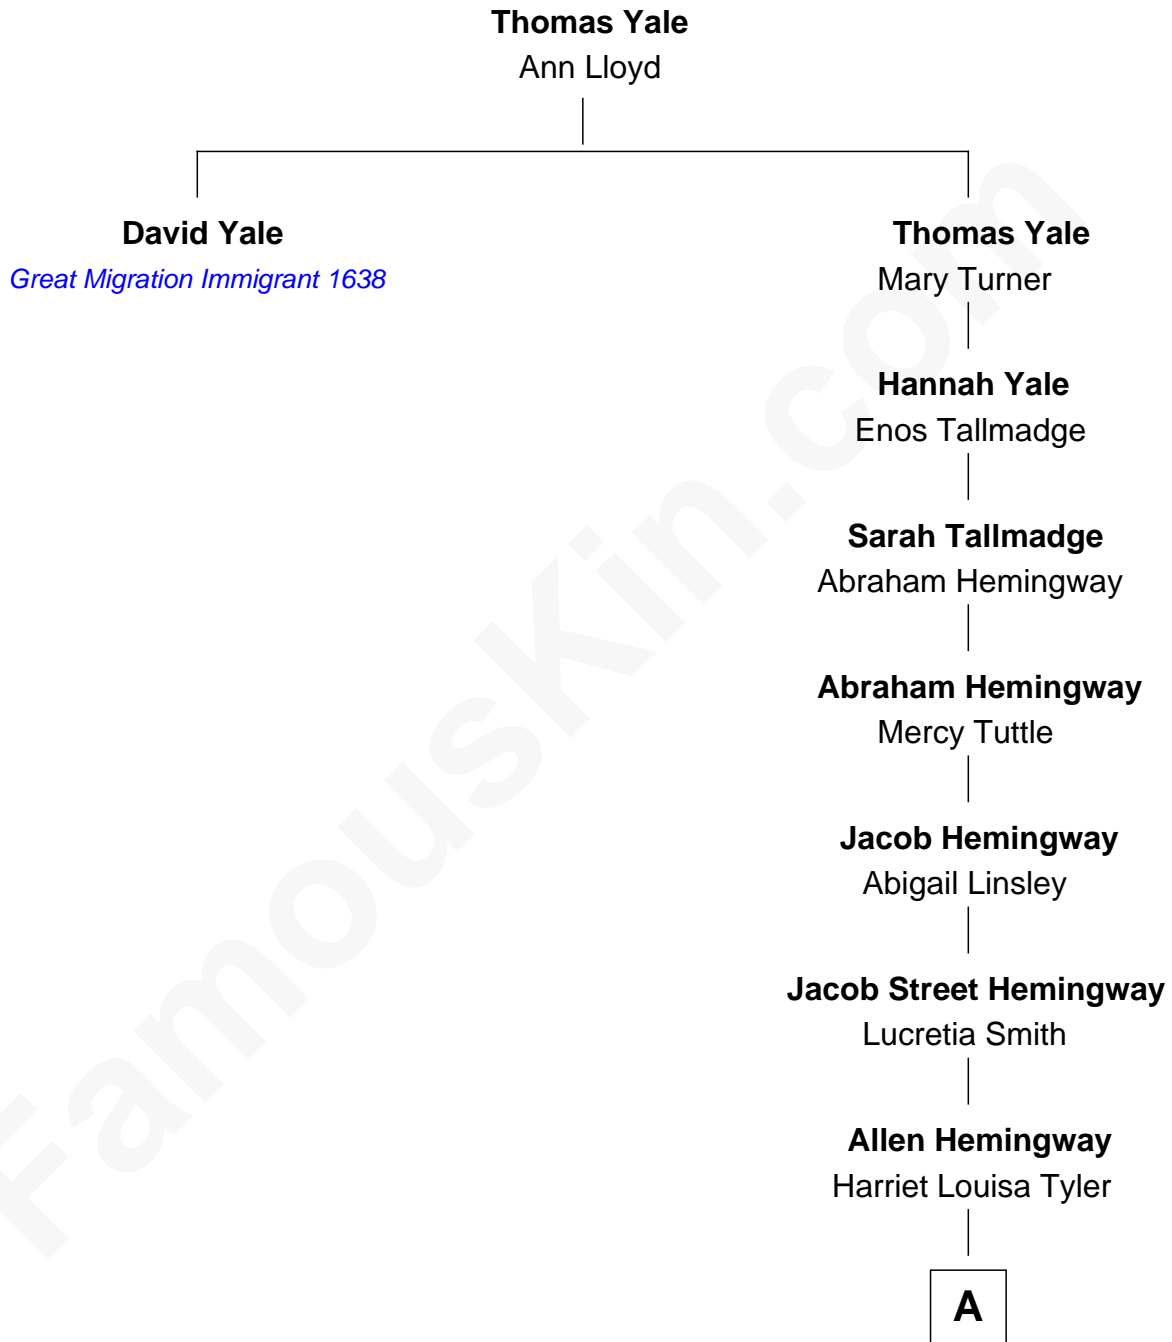

# FamousKin.com Relationship Chart of

**David Yale**

(c1613 - 1690) *Great Migration Immigrant 1638*

7th great-granduncle of

**Ernest Hemingway**

*Author of The Sun Also Rises*

**A**

**Anson Tyler Hemingway**

Adelaide Edmonds

**Clarence Edmonds Hemingway**

Grace H. Hall

**Ernest Hemingway**

*Author of [The Sun Also Rises](#)*

FamousKin.com