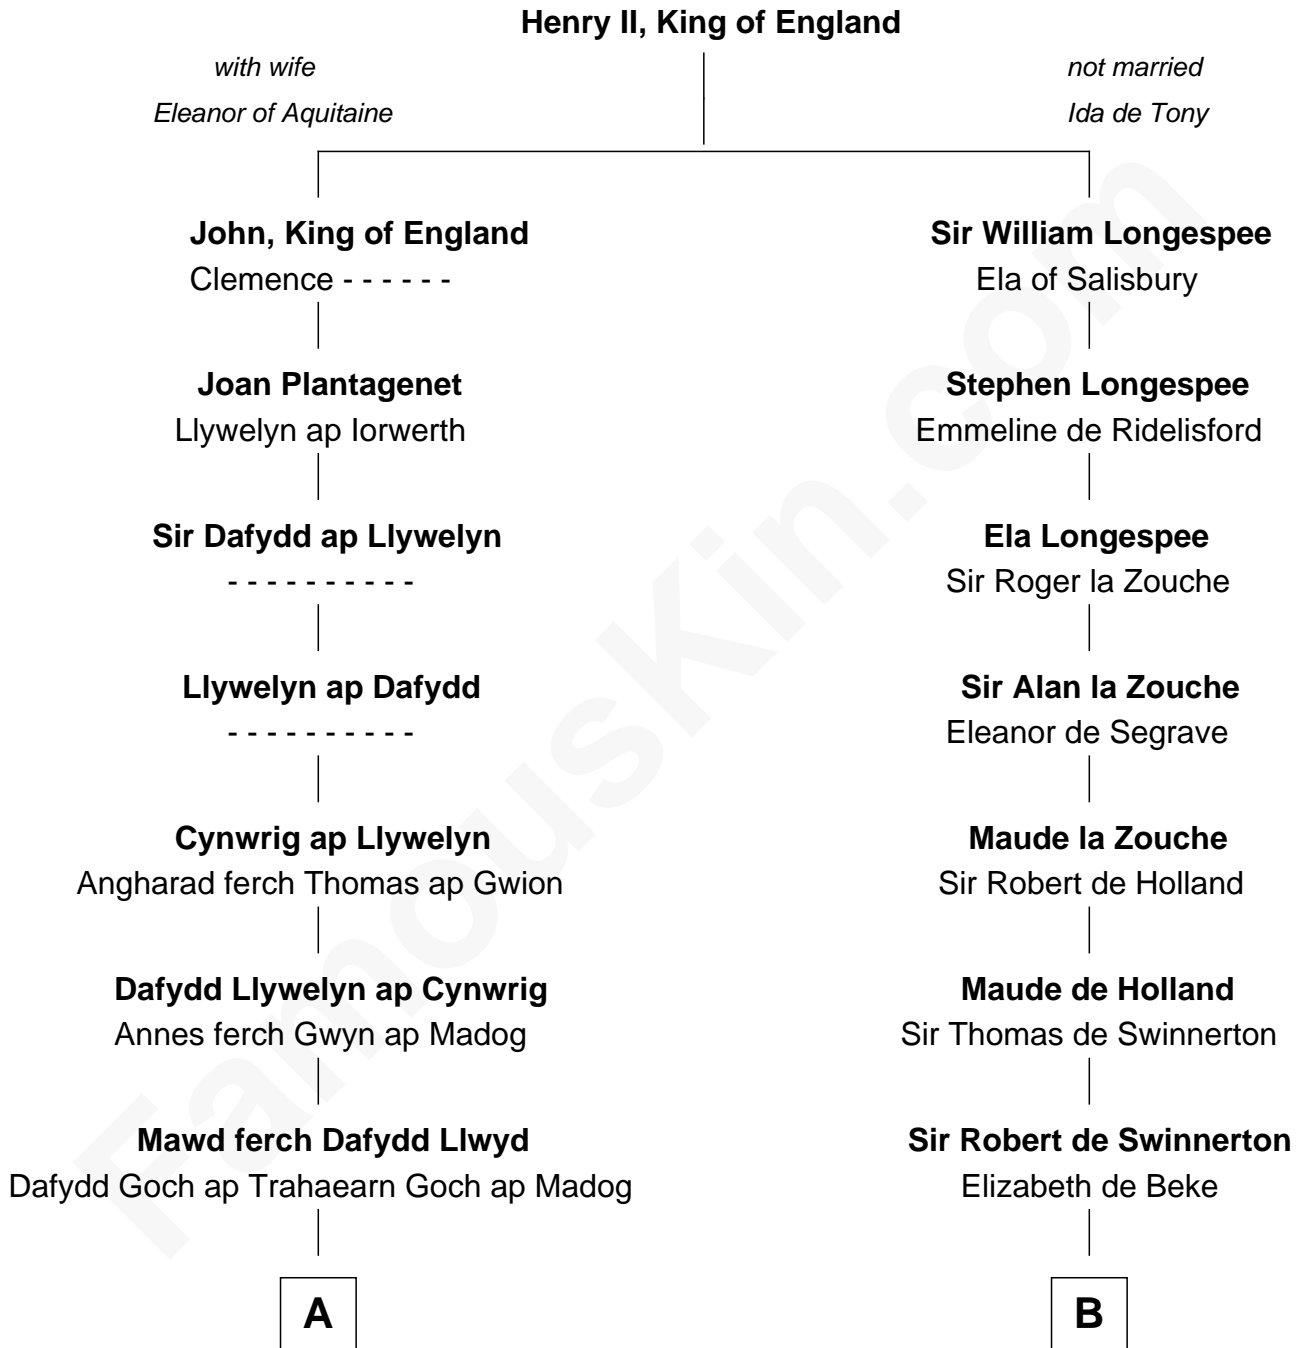

FamousKin.com

Relationship Chart of

David Yale

(c1613 - 1690) Great Migration Immigrant 1638

17th cousin 2 times removed of

Isaac Tichenor

3rd and 5th Governor of Vermont

C

—
Elizabeth Baldwin

Daniel Tichenor

—
Daniel Tichenor

Susanna Guerin

—
Isaac Tichenor

3rd and 5th Governor of Vermont

FamousKin.com