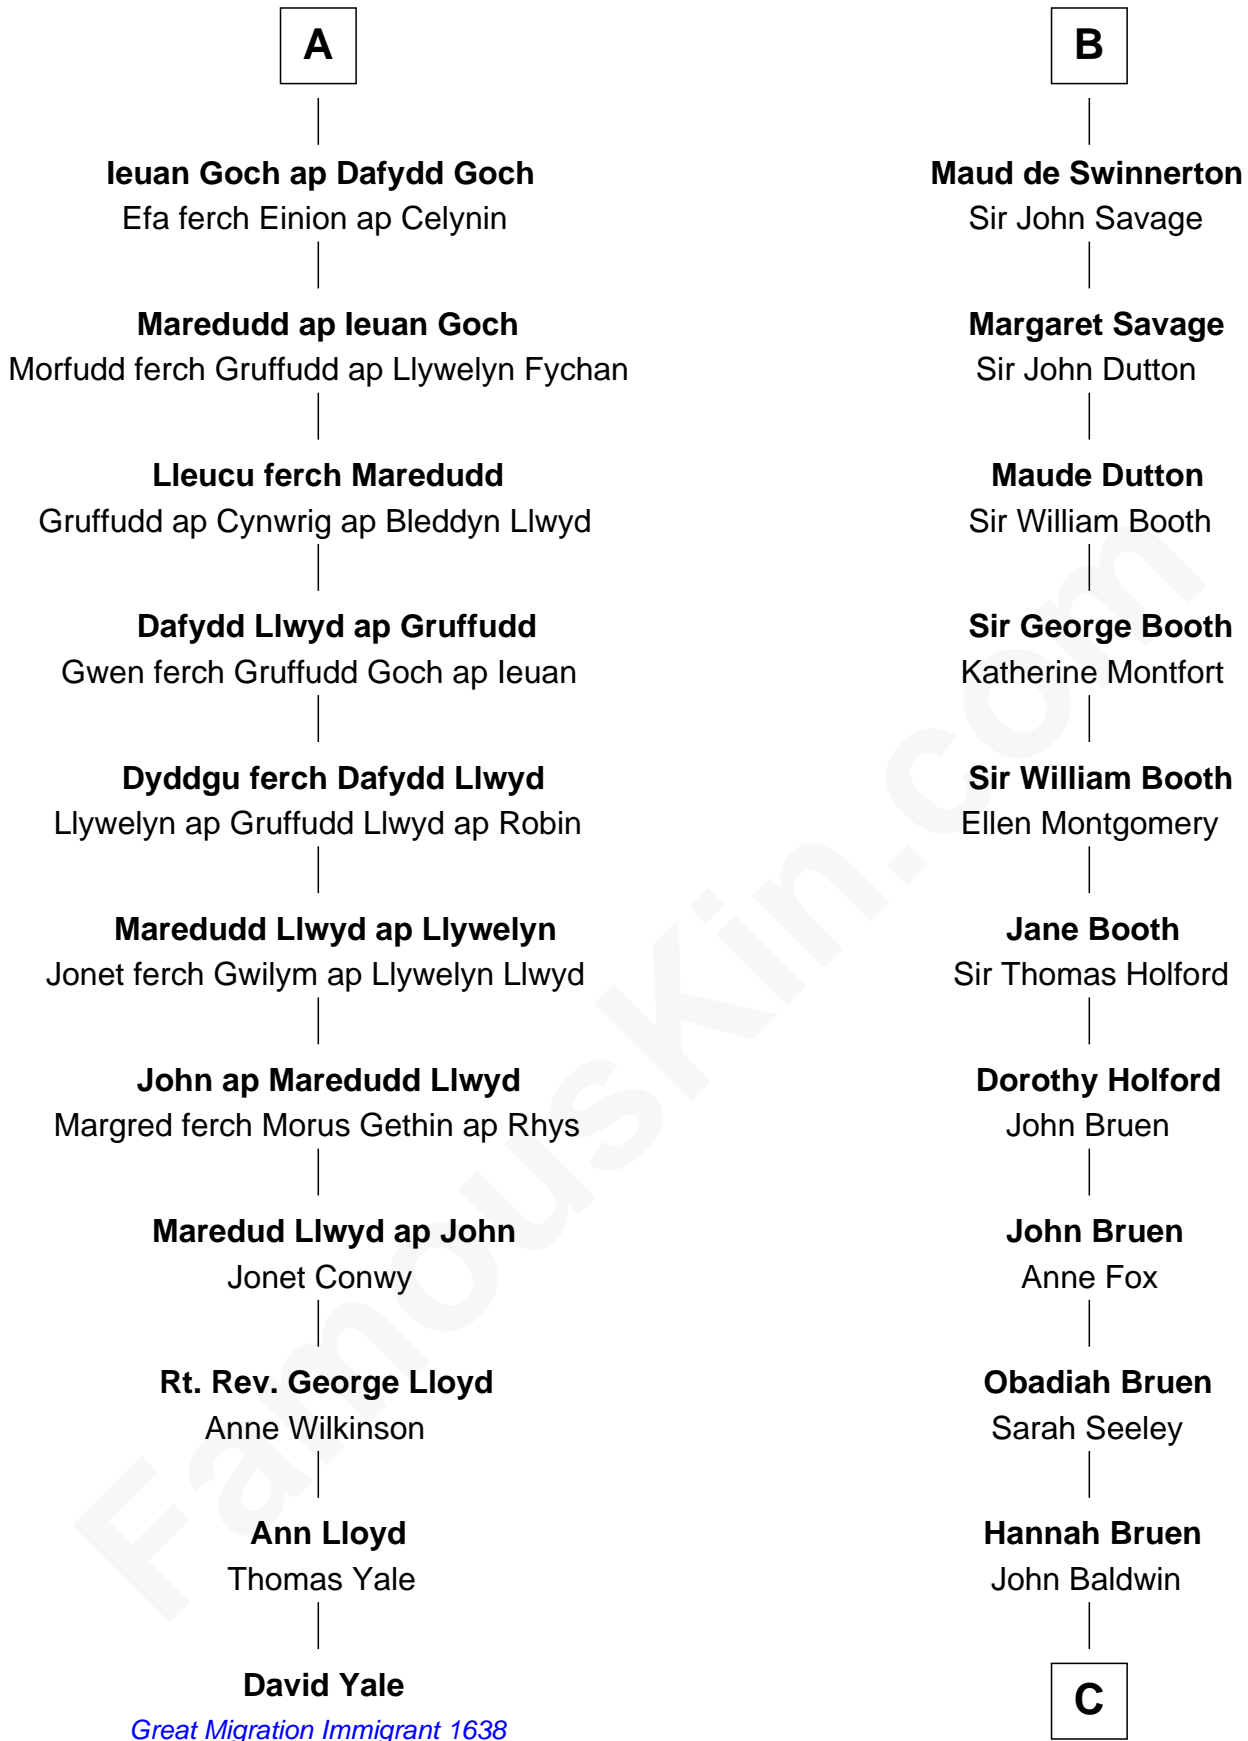

FamousKin.com

Relationship Chart of

David Yale

(c1613 - 1690) Great Migration Immigrant 1638

17th cousin 2 times removed of

Isaac Tichenor

3rd and 5th Governor of Vermont

C

—
Elizabeth Baldwin

Daniel Tichenor

—
Daniel Tichenor

Susanna Guerin

—
Isaac Tichenor

3rd and 5th Governor of Vermont

FamousKin.com