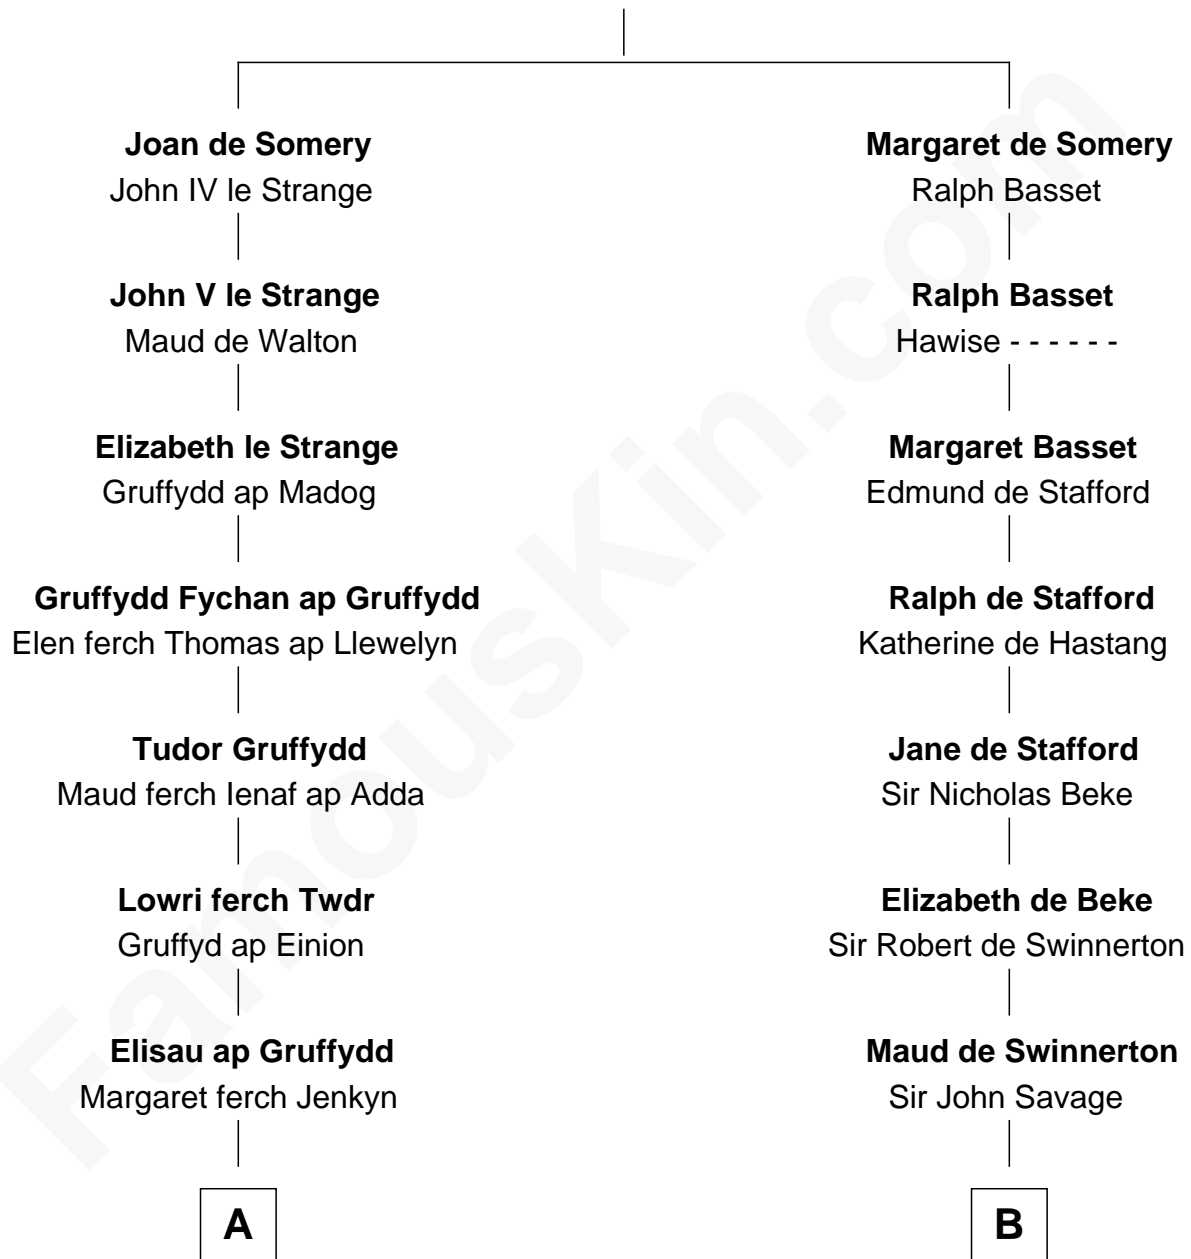

Sir Roger de Somery

Nichole d'Aubeney