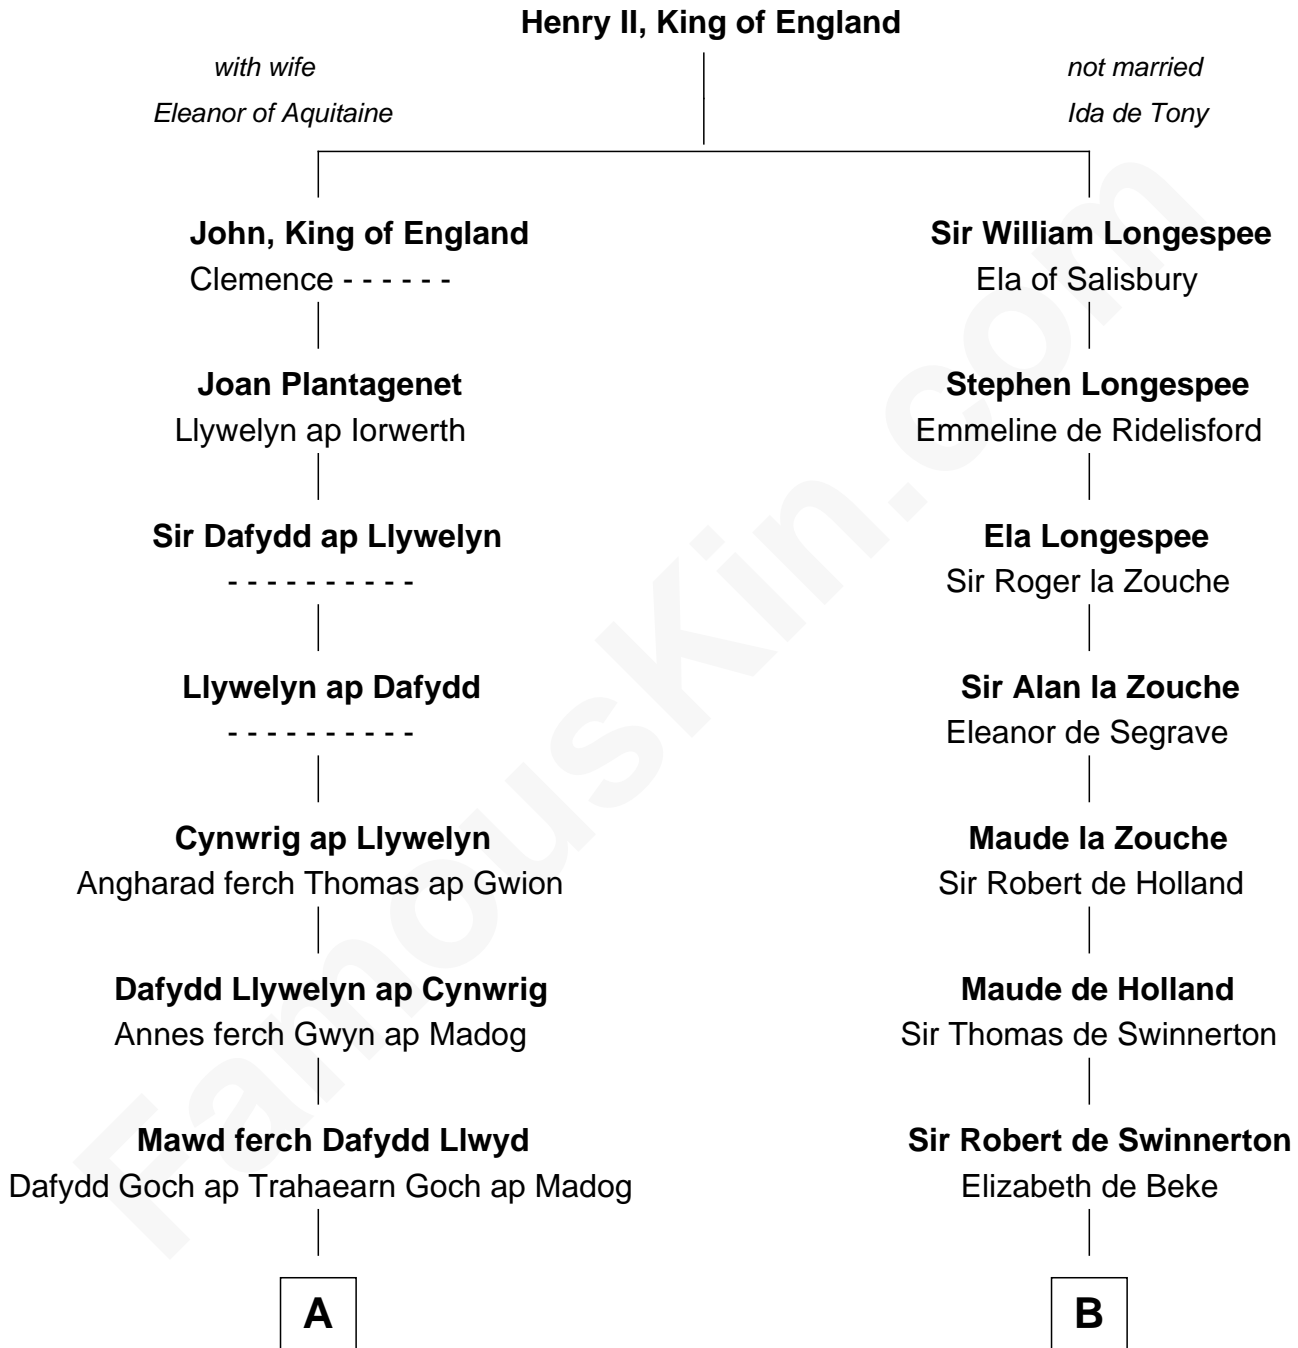

FamousKin.com Relationship Chart of David Yale

(c1613 - 1690) Great Migration Immigrant 1638

17th cousin 4 times removed of

Isaac Taylor Tichenor

President of Auburn University

A

Ieuan Goch ap Dafydd Goch

Efa ferch Einion ap Celynin

Maredudd ap Ieuan Goch

Morfudd ferch Gruffudd ap Llywelyn Fychan

Lleucu ferch Maredudd

Gruffudd ap Cynwrig ap Bleddyn Llwyd

Dafydd Llwyd ap Gruffudd

Gwen ferch Gruffudd Goch ap Ieuan

Dyddgu ferch Dafydd Llwyd

Anne Wilkinson

Ann Lloyd

Thomas Yale

David Yale

Great Migration Immigrant 1638

B

Maud de Swinnerton

Sir John Savage