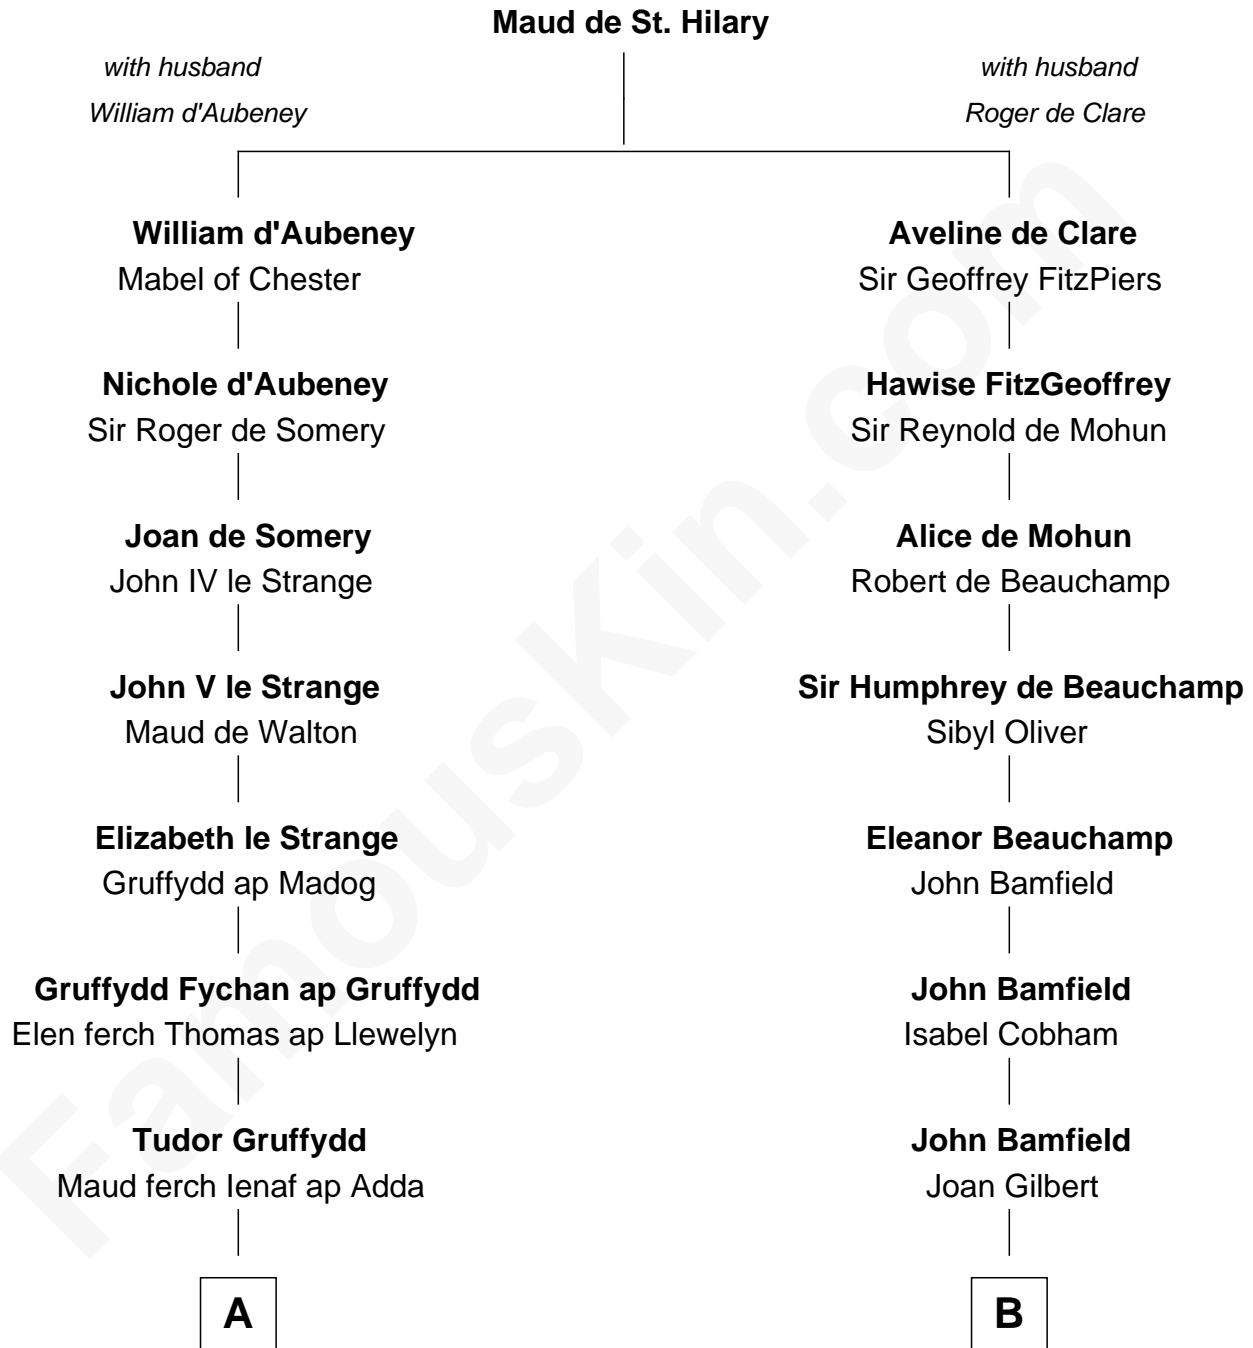

FamousKin.com

Relationship Chart of

David Yale

(c1613 - 1690) Great Migration Immigrant 1638

13th cousin 8 times removed of

Daniel Henry Chamberlain

76th Governor of South Carolina

C

Thomas Trowbridge

Mary Goffe

Mary Trowbridge

Ebenezer Chamberlain

Daniel Chamberlain

Lydia Harrington

Eli Chamberlain

Achsah Forbes

Daniel Henry Chamberlain

Governor of South Carolina

FamousKin.com