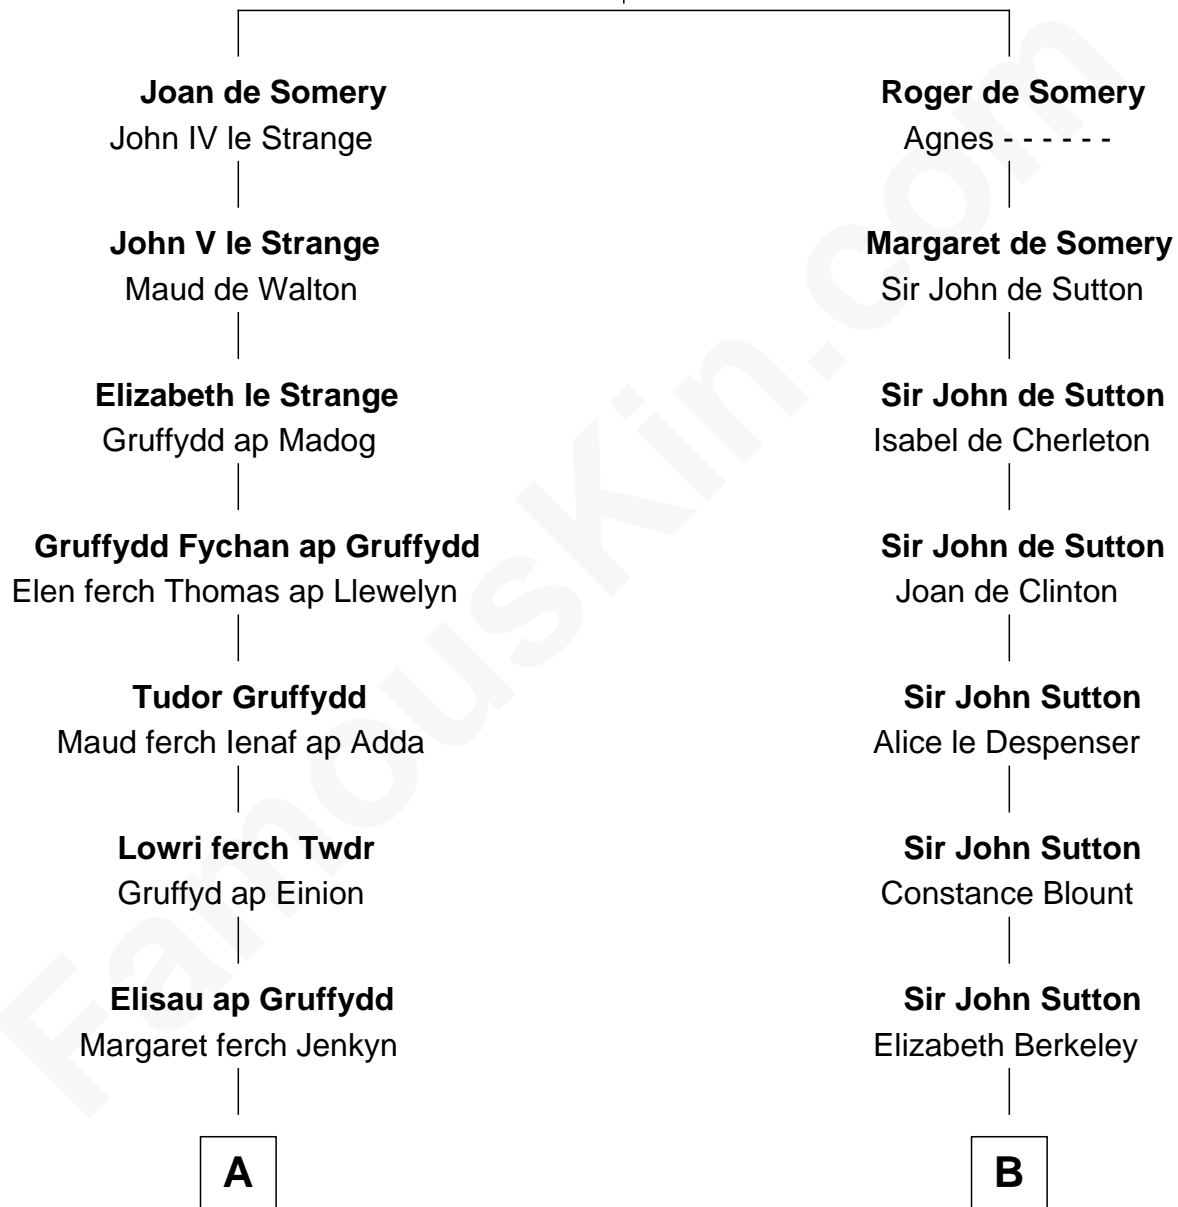

FamousKin.com

Relationship Chart of

David Yale

(c1613 - 1690) Great Migration Immigrant 1638

11th cousin 7 times removed of

William Woodbridge
2nd Governor of Michigan

Sir Roger de Somery

with wife
Nichole d'Aubeney

with wife
Amabil de Chaucombe

C

|
Dudley Woodbridge

Lucy Backus

|
William Woodbridge

2nd Governor of Michigan

FamousKin.com