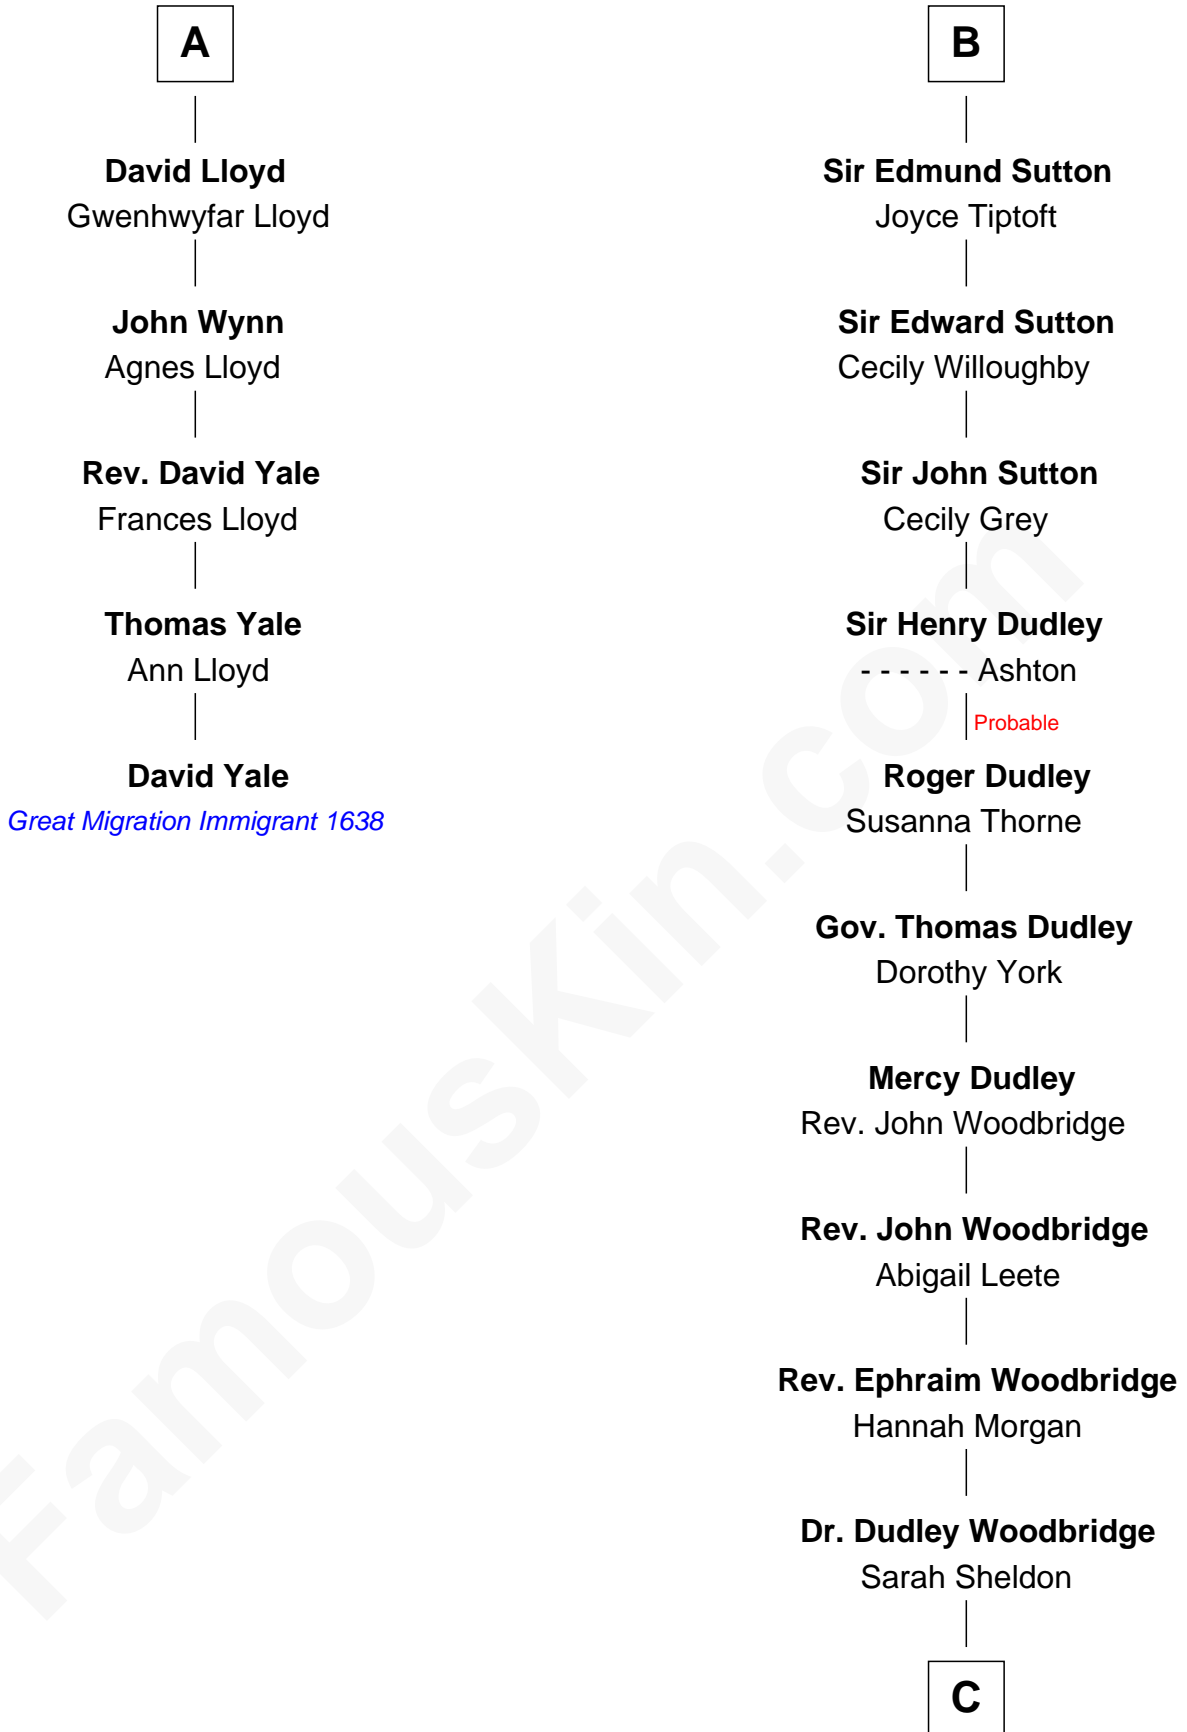

FamousKin.com

Relationship Chart of

David Yale

(c1613 - 1690) Great Migration Immigrant 1638

11th cousin 7 times removed of

William Woodbridge
2nd Governor of Michigan

Sir Roger de Somery

with wife
Nichole d'Aubeney

with wife
Amabil de Chaucombe

C

|
Dudley Woodbridge

Lucy Backus

|
William Woodbridge

2nd Governor of Michigan

FamousKin.com