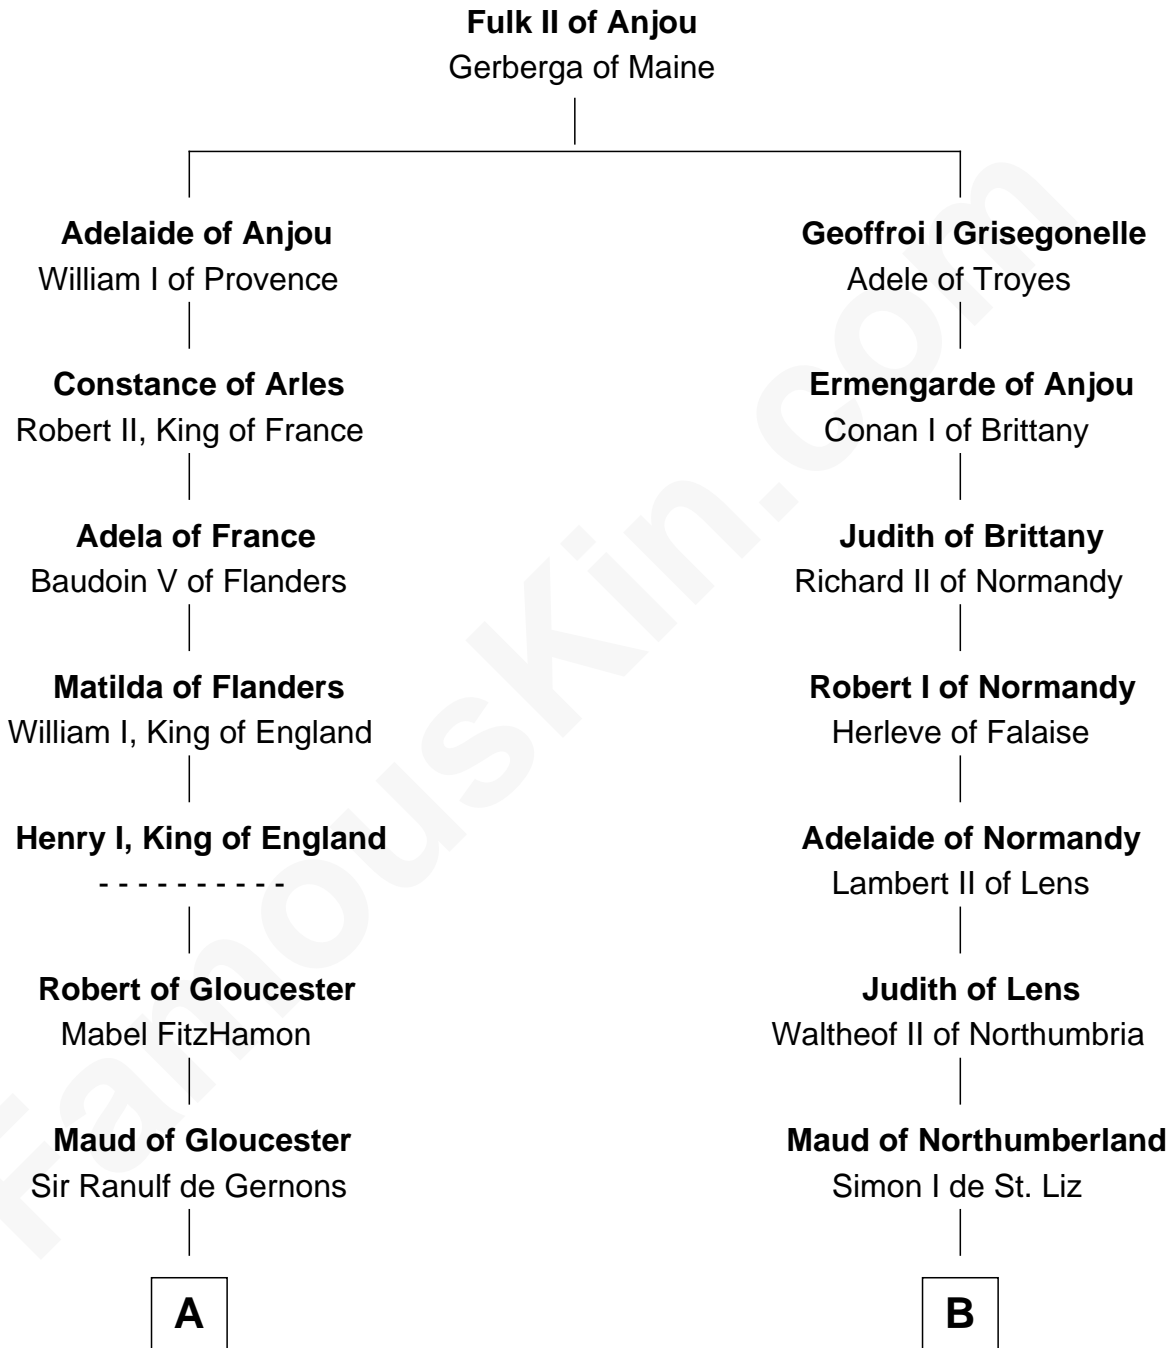

FamousKin.com Relationship Chart of David Yale

(c1613 - 1690) Great Migration Immigrant 1638

9th cousin 12 times removed of

William de Huntingfield
Magna Carta Surety

C

—
David Lloyd
Gwenhwyfar Lloyd

—
John Wynn
Agnes Lloyd

—
Rev. David Yale
Frances Lloyd

—
Thomas Yale
Ann Lloyd

—
David Yale
Great Migration Immigrant 1638

FamousKin.com