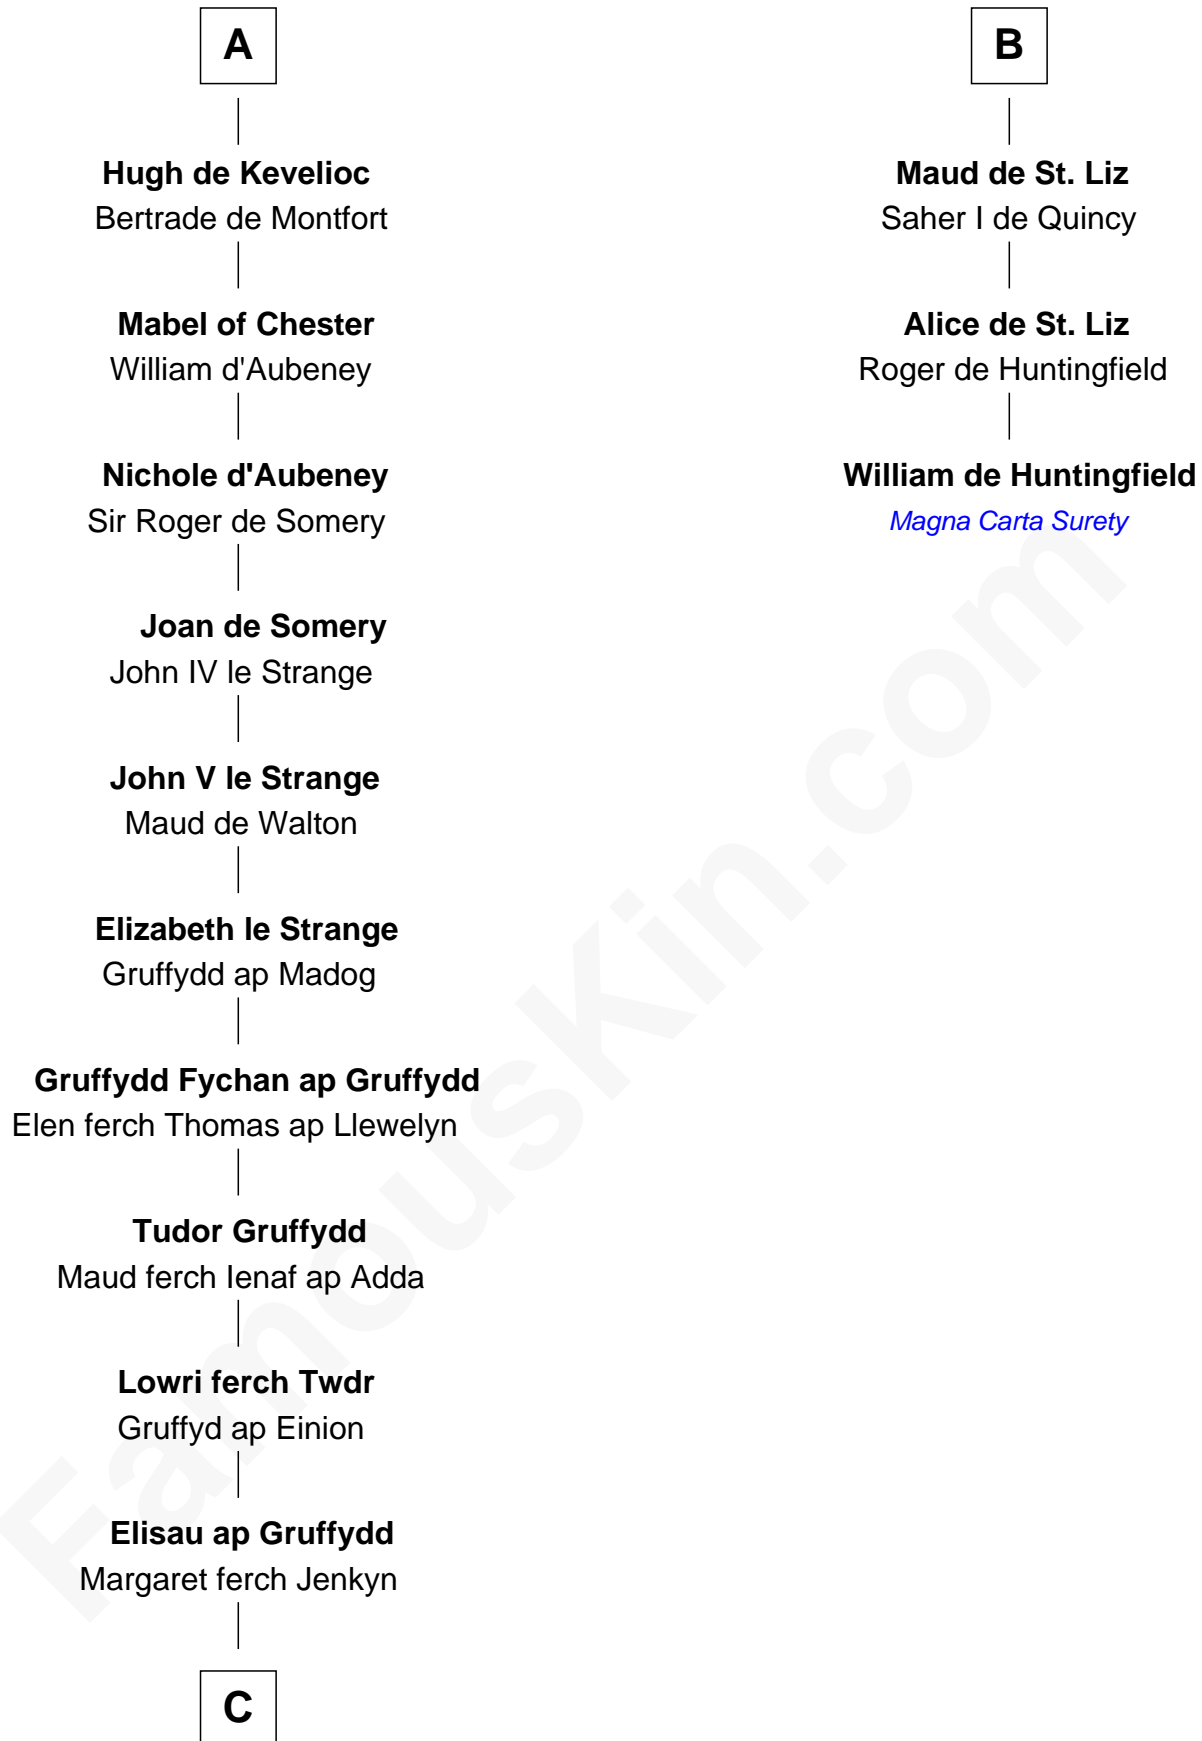

FamousKin.com Relationship Chart of David Yale

(c1613 - 1690) Great Migration Immigrant 1638

9th cousin 12 times removed of

William de Huntingfield
Magna Carta Surety

C

—
David Lloyd
Gwenhwyfar Lloyd

—
John Wynn
Agnes Lloyd