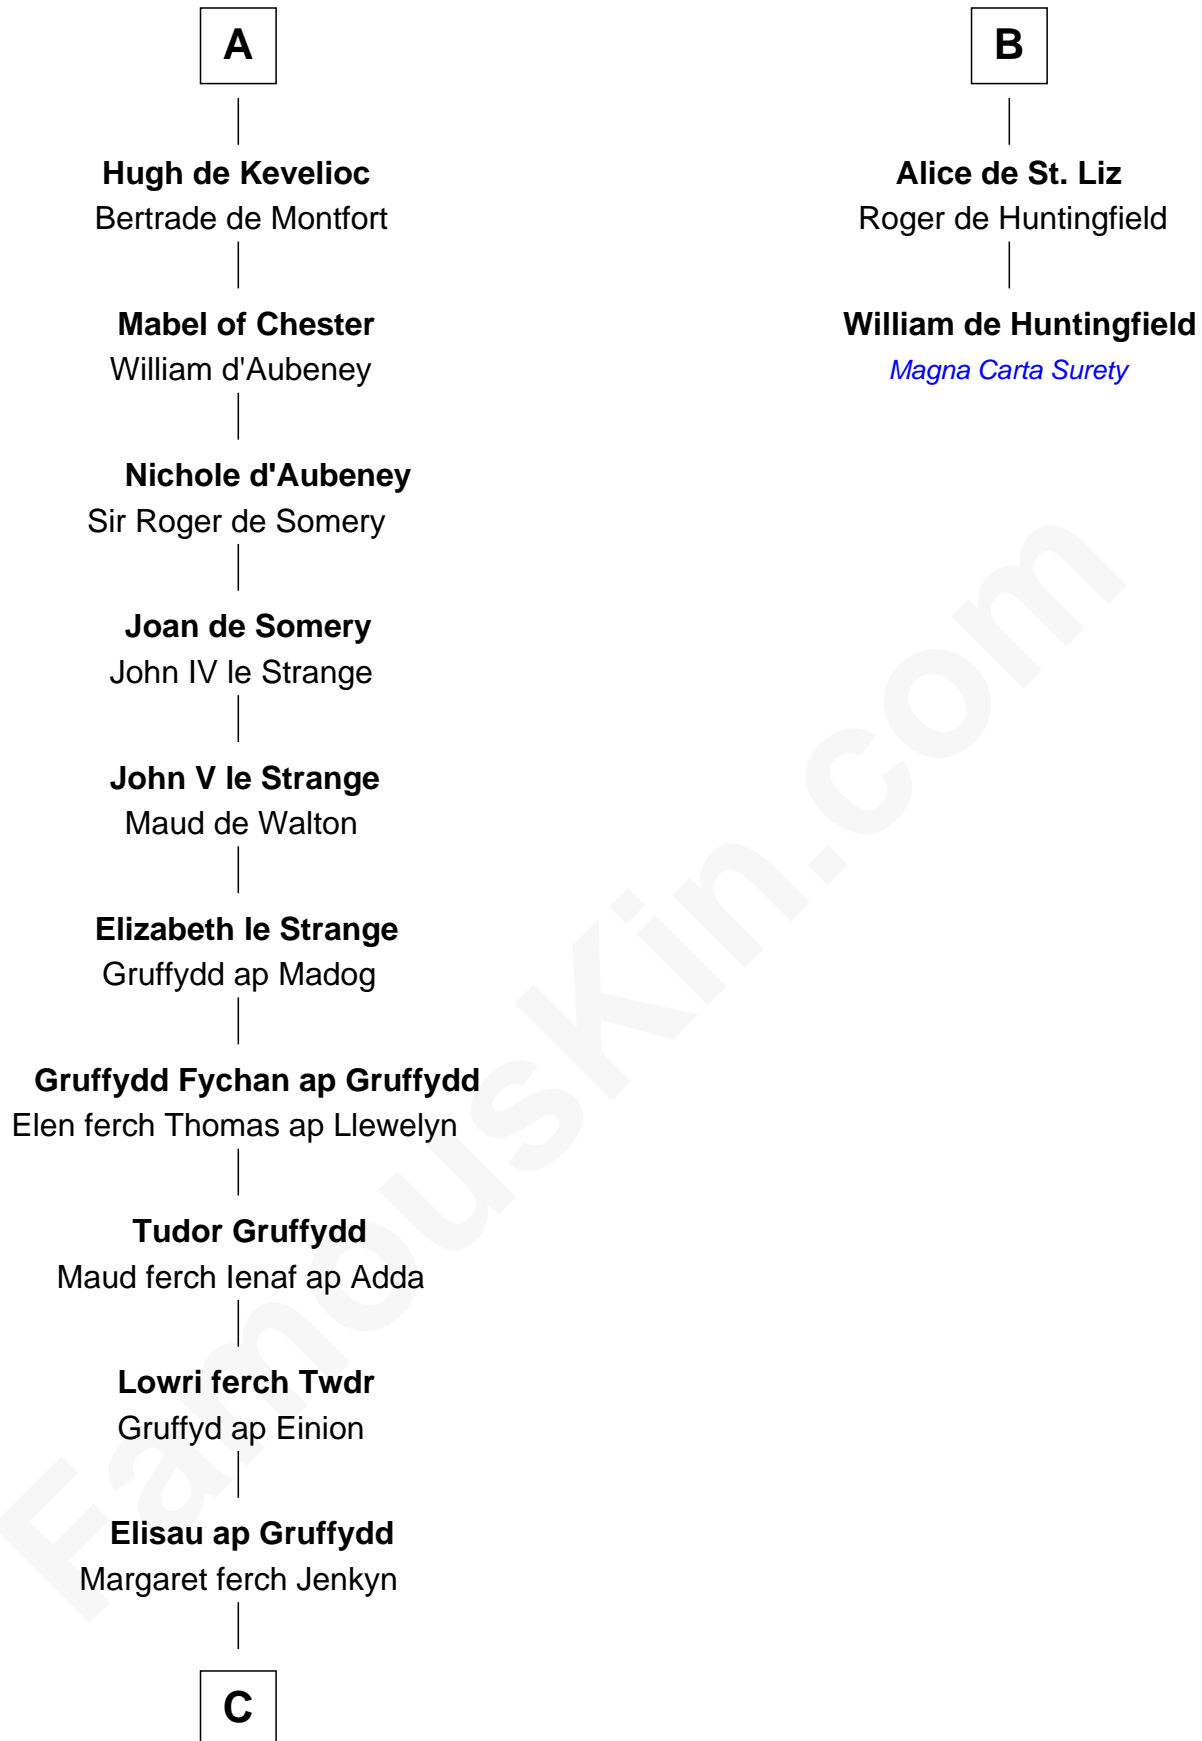

FamousKin.com Relationship Chart of David Yale

(c1613 - 1690) Great Migration Immigrant 1638

8th cousin 13 times removed of

William de Huntingfield
Magna Carta Surety

C

—
David Lloyd
Gwenhwyfar Lloyd

—
John Wynn
Agnes Lloyd