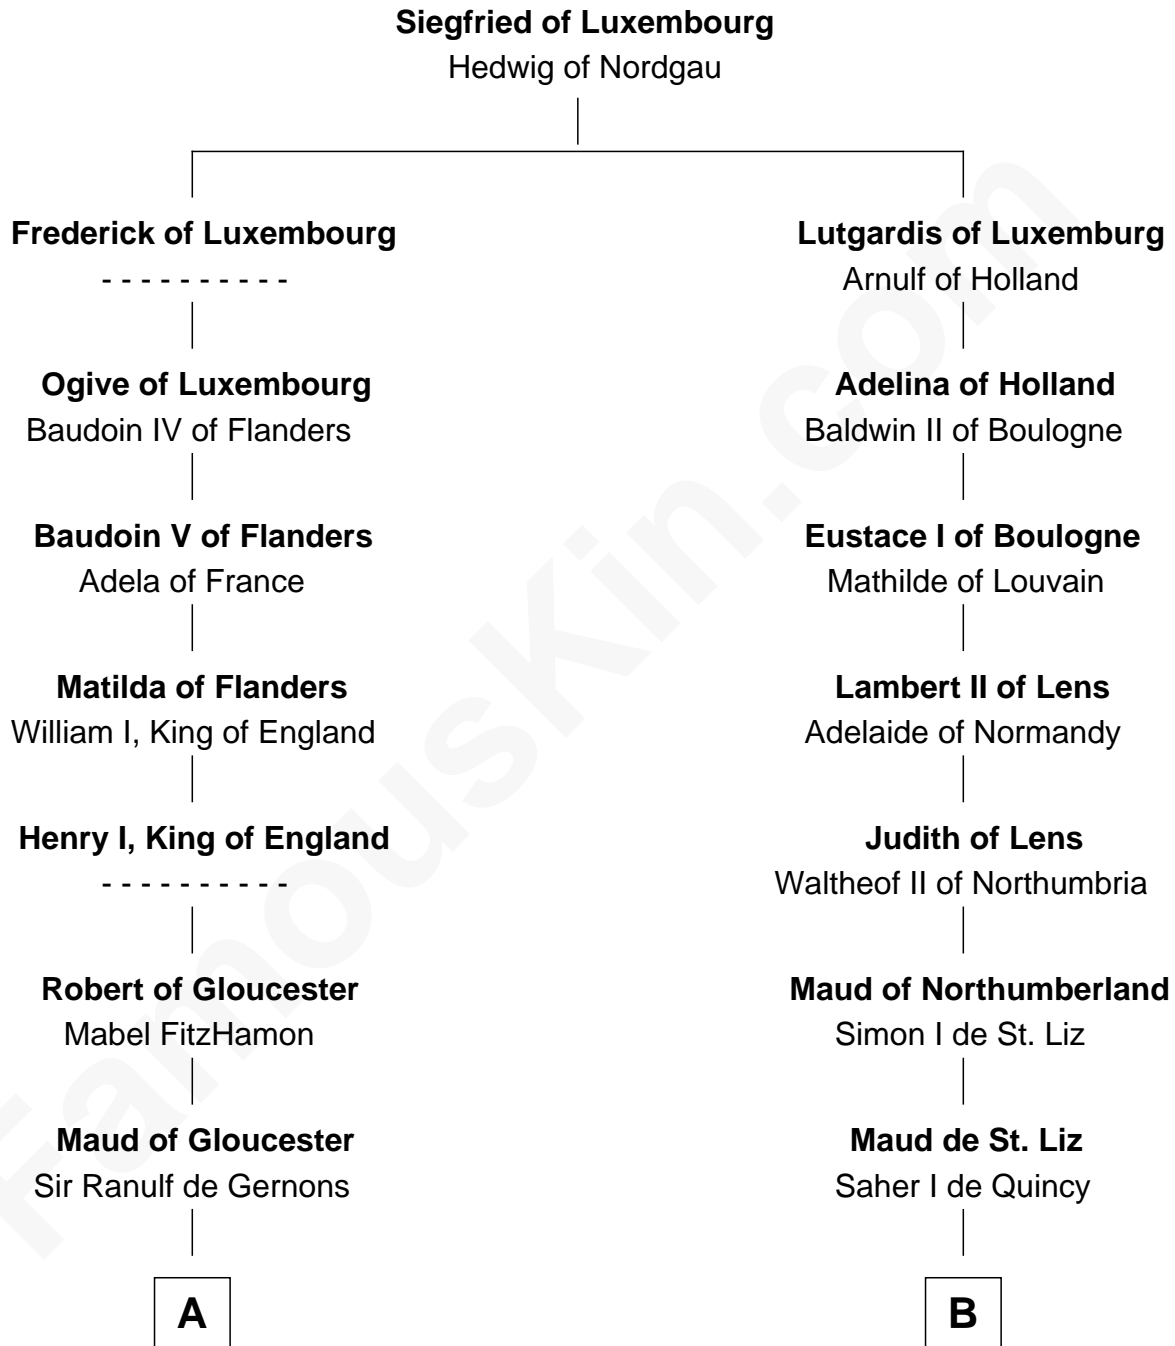

FamousKin.com Relationship Chart of David Yale

(c1613 - 1690) Great Migration Immigrant 1638

8th cousin 13 times removed of

William de Huntingfield
Magna Carta Surety

C

—
David Lloyd
Gwenhwyfar Lloyd

—
John Wynn
Agnes Lloyd

—
Rev. David Yale
Frances Lloyd

—
Thomas Yale
Ann Lloyd

—
David Yale
Great Migration Immigrant 1638

FamousKin.com