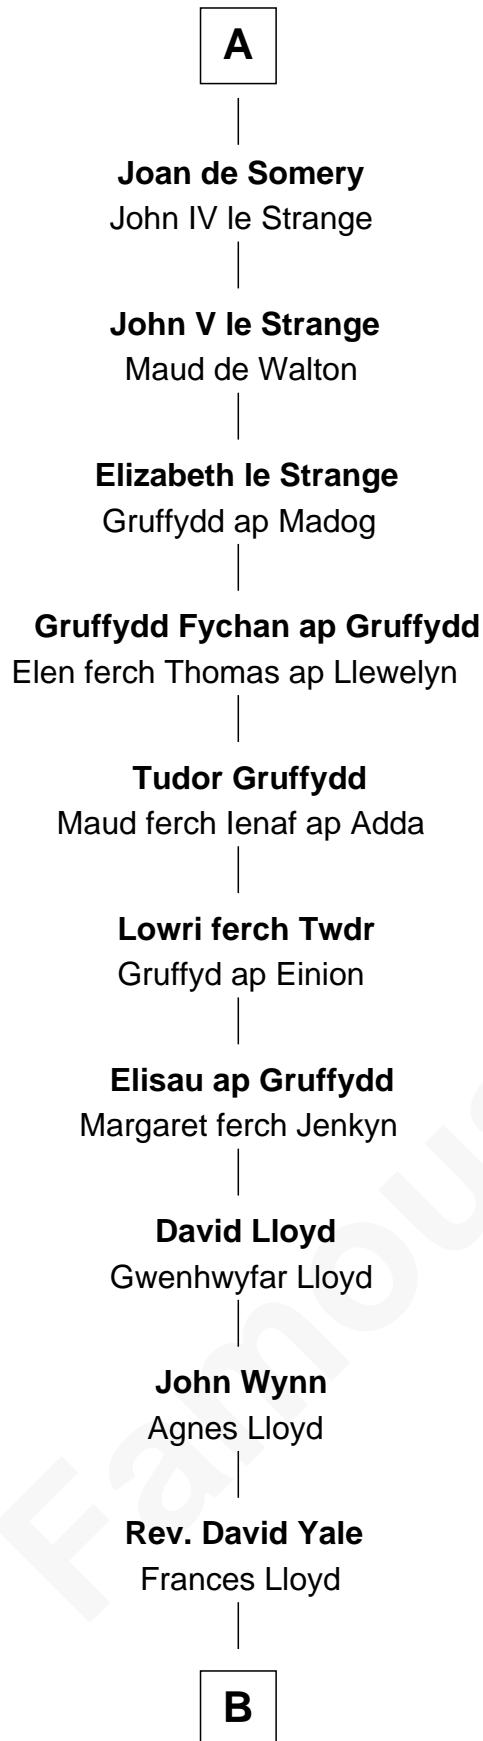

FamousKin.com

Relationship Chart of

David Yale

(c1613 - 1690) Great Migration Immigrant 1638

6th cousin 12 times removed of

William de Huntingfield
Magna Carta Surety

B

—
Thomas Yale

Ann Lloyd

—
David Yale

Great Migration Immigrant 1638

FamousKin.com