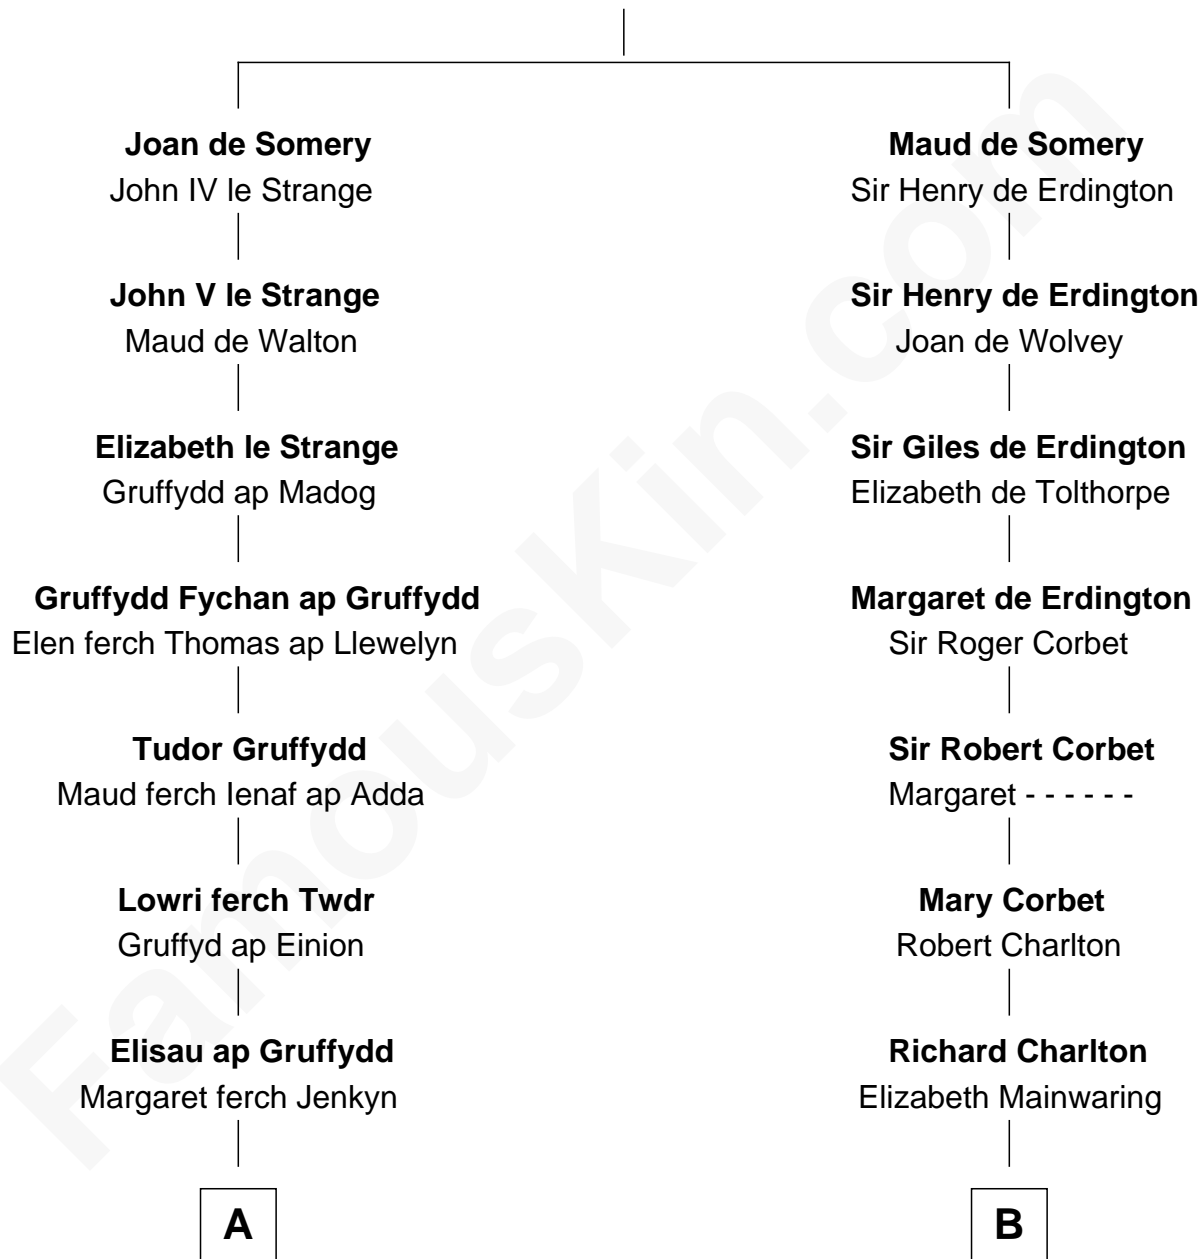

# FamousKin.com Relationship Chart of

**David Yale**

(c1613 - 1690) *Great Migration Immigrant 1638*

11th cousin of

**Rev. John Whittingham**

(c1616 - 1639) *Great Migration Immigrant 1637*

**Sir Roger de Somery**

Nichole d'Aubenev

**A**

**David Lloyd**  
Gwenhwyfar Lloyd

**John Wynn**  
Agnes Lloyd

**Rev. David Yale**  
Frances Lloyd

**Thomas Yale**  
Ann Lloyd

**David Yale**  
*Great Migration Immigrant 1638*

**B**

**Anne Charlton**  
Randall Grosvenor

**Elizabeth Grosvenor**  
Thomas Bulkeley

**Rev. Edward Bulkeley**  
Olive Irby

**Elizabeth Bulkeley**  
Richard Whittingham

**Rev. John Whittingham**  
*Great Migration Immigrant 1637*