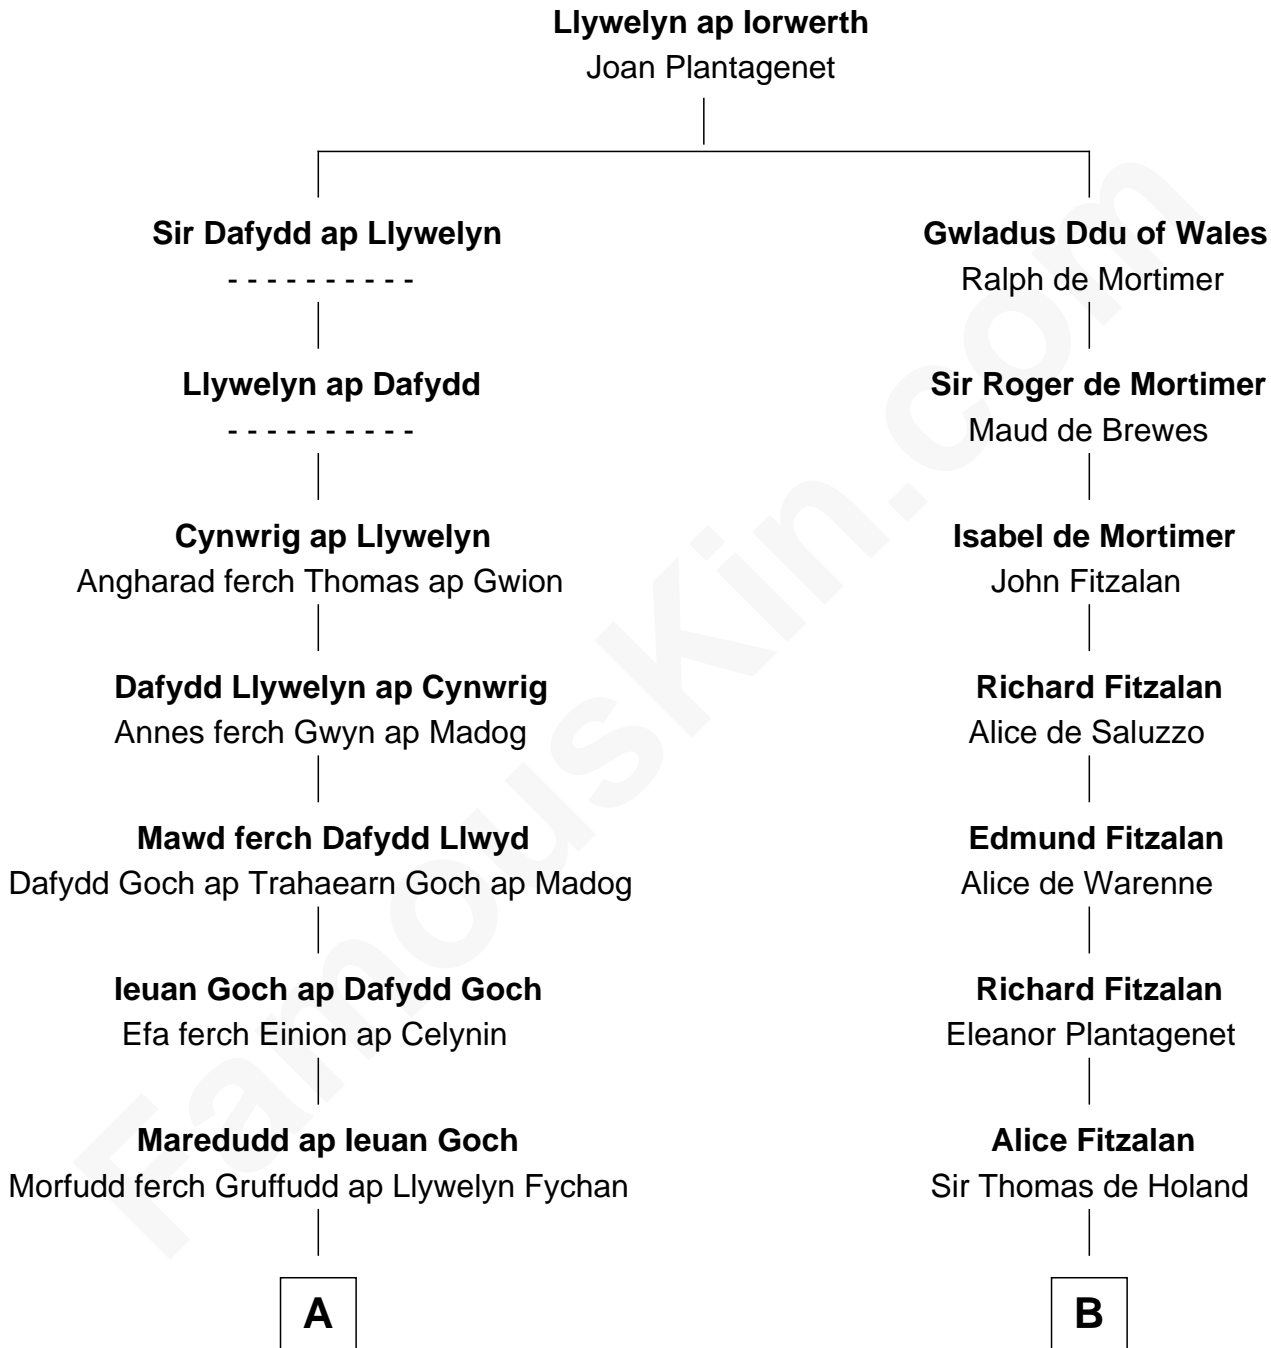

FamousKin.com

Relationship Chart of

David Yale

(c1613 - 1690) Great Migration Immigrant 1638

15th cousin 4 times removed of

Bathsheba (Ruggles) Spooner

First woman executed for murder in U.S. by non-British government

C

Rev. Timothy Ruggles

Mary White

Timothy Dwight Ruggles

Bathsheba Bourne

Bathsheba (Ruggles) Spooner

First Woman Executed in U.S.

FamousKin.com