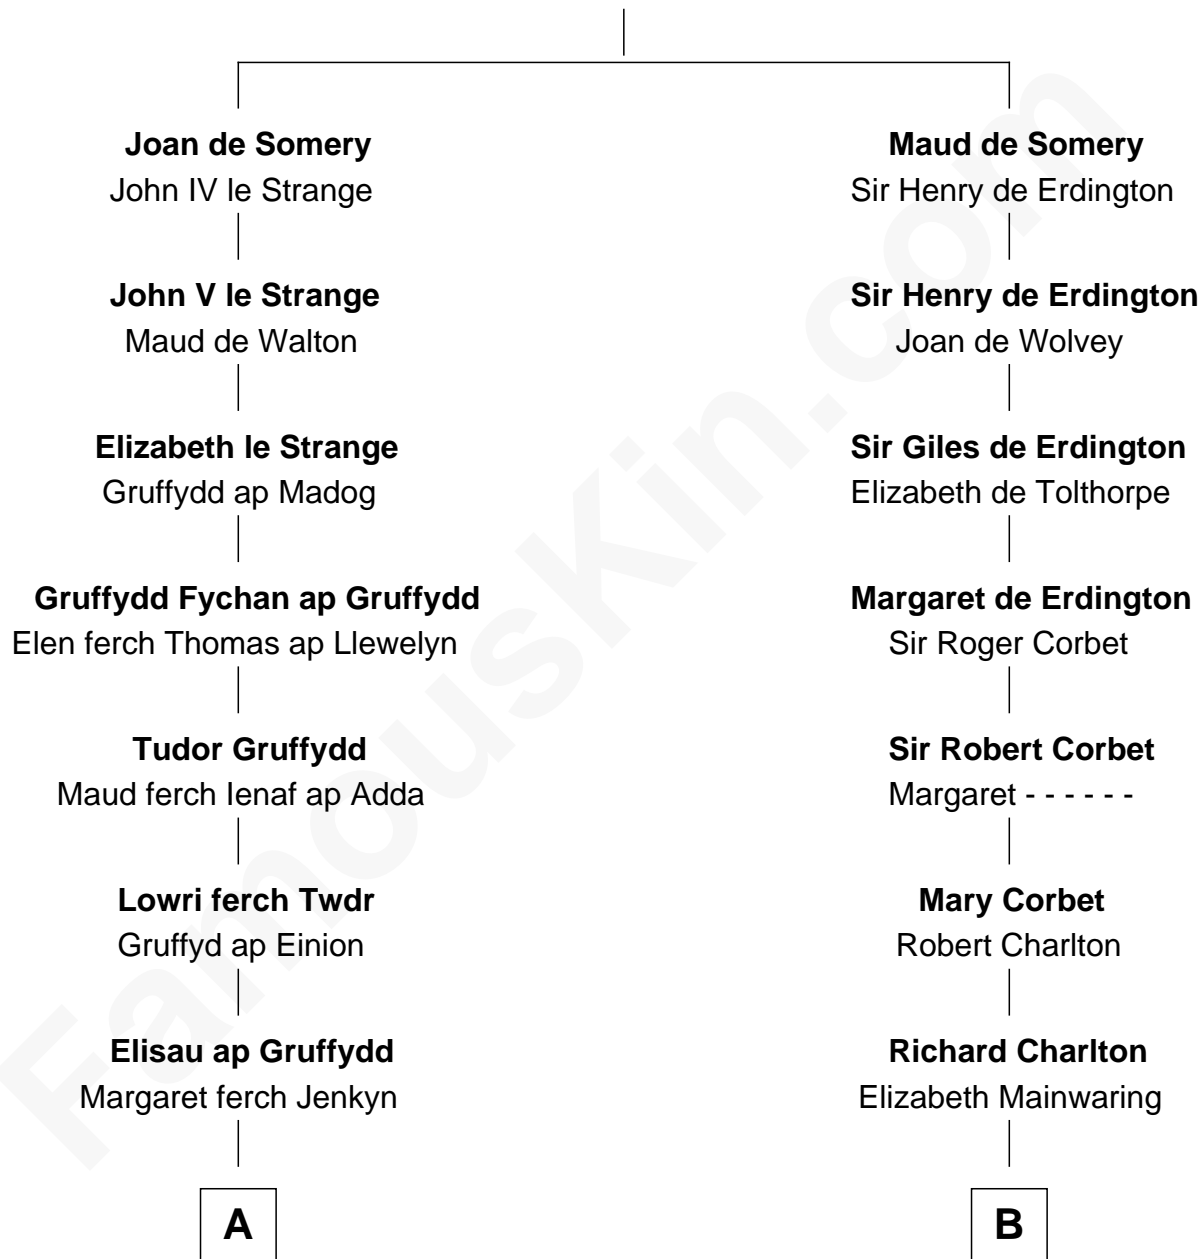

FamousKin.com

Relationship Chart of

David Yale

(c1613 - 1690) Great Migration Immigrant 1638

11th cousin 8 times removed of

Norman Rockwell
American Artist

Sir Roger de Somery
Nichole d'Aubenev

C

John William Rockwell

Phebe Boyce Waring

Jarvis Waring Rockwell

Anne Mary Hill

Norman Rockwell

American Artist

FamousKin.com