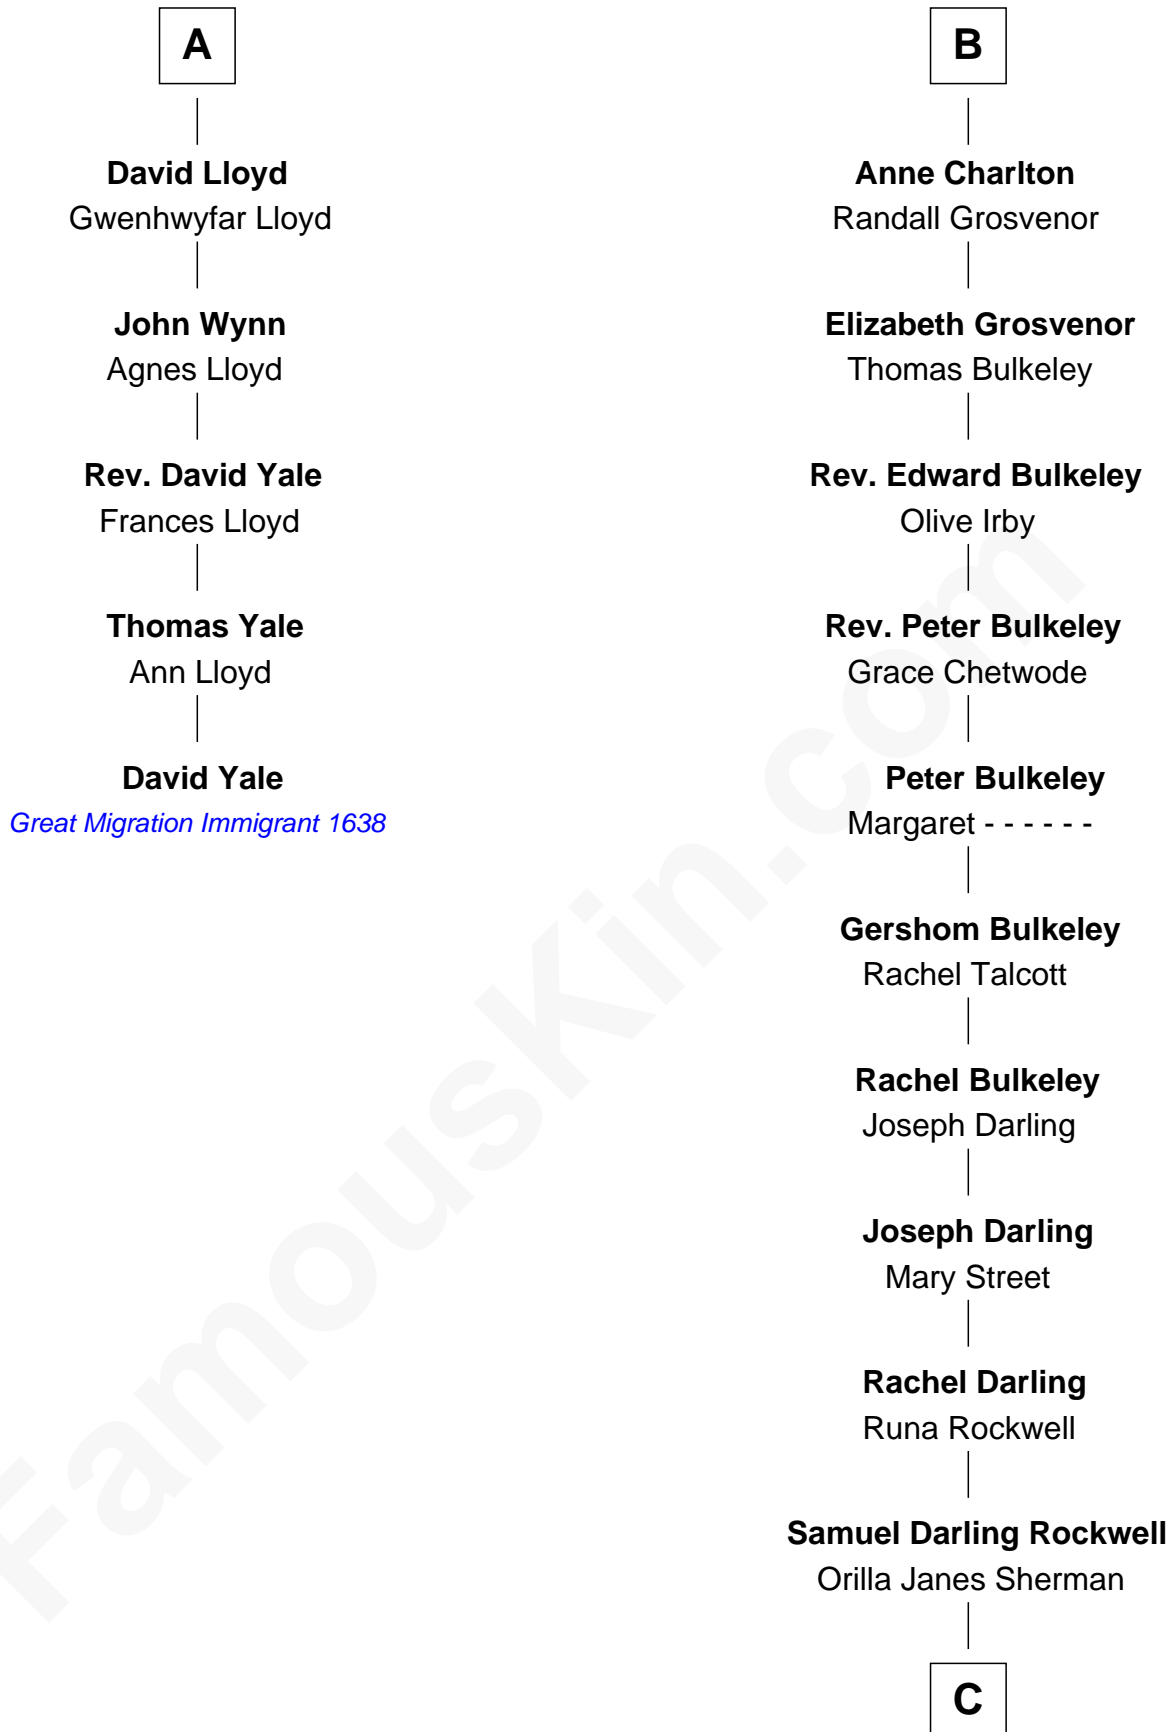

FamousKin.com

Relationship Chart of

David Yale

(c1613 - 1690) Great Migration Immigrant 1638

11th cousin 8 times removed of

Norman Rockwell
American Artist

Sir Roger de Somery
Nichole d'Aubenev

C

John William Rockwell

Phebe Boyce Waring

Jarvis Waring Rockwell

Anne Mary Hill

Norman Rockwell

American Artist

FamousKin.com