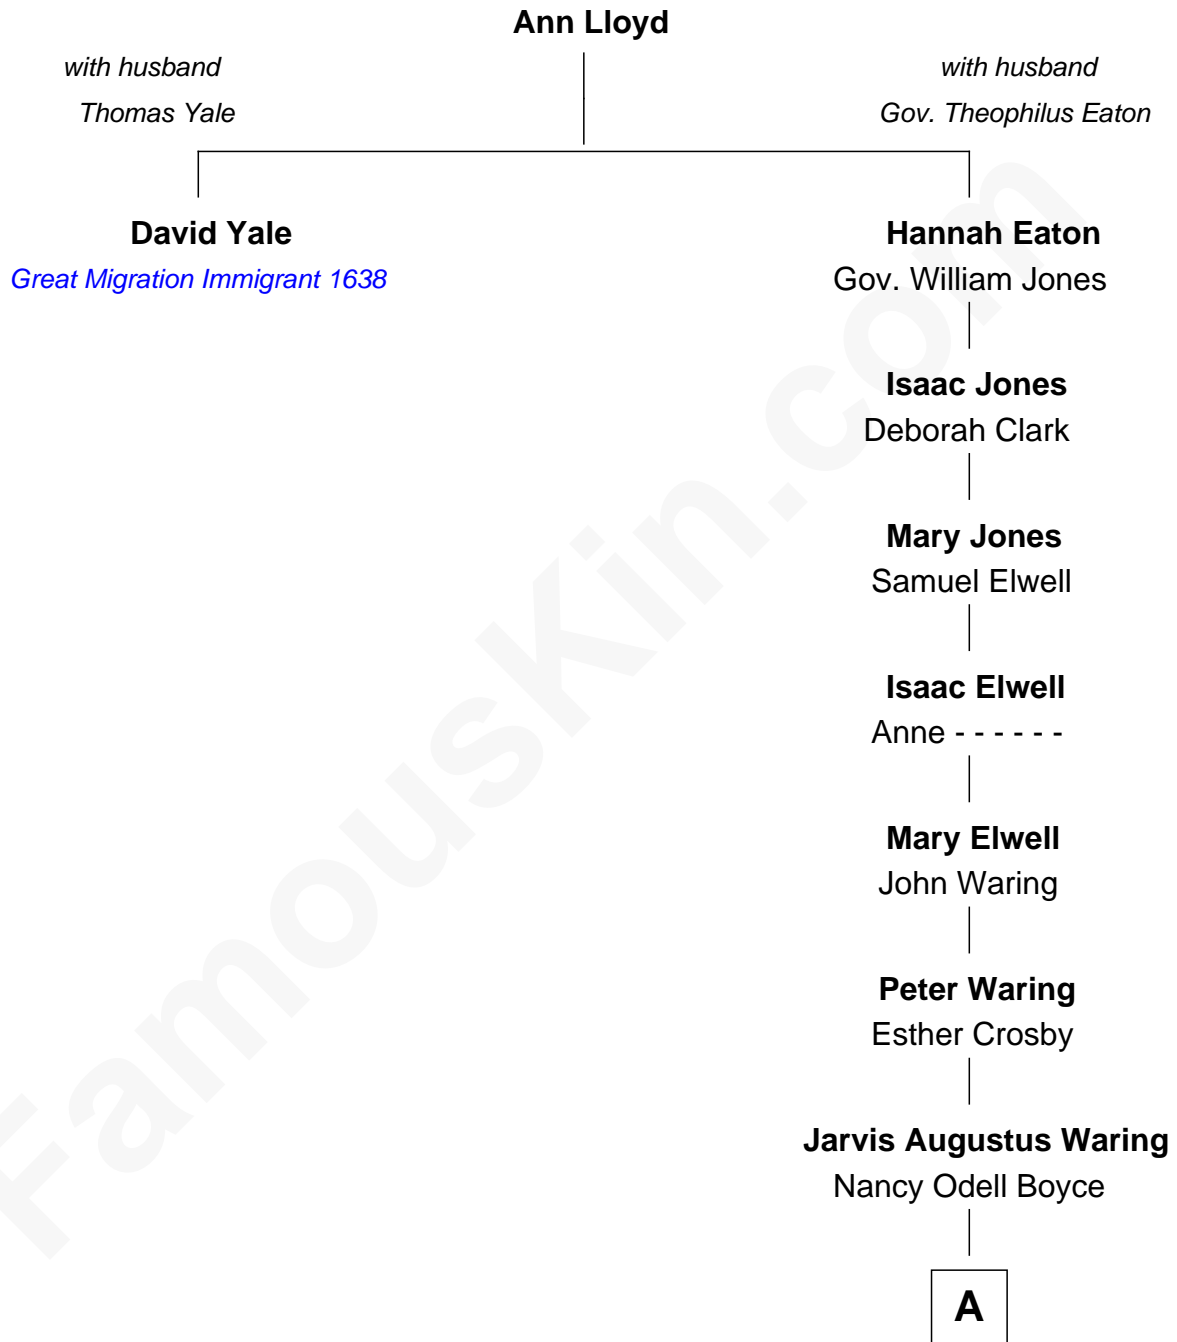

# FamousKin.com Relationship Chart of

**David Yale**

(c1613 - 1690) *Great Migration Immigrant 1638*

7th great-granduncle of

**Norman Rockwell**

*American Artist*

**A**

—  
**Phebe Boyce Waring**  
John William Rockwell

—  
**Jarvis Waring Rockwell**  
Anne Mary Hill

—  
**Norman Rockwell**  
*American Artist*

FamousKin.com