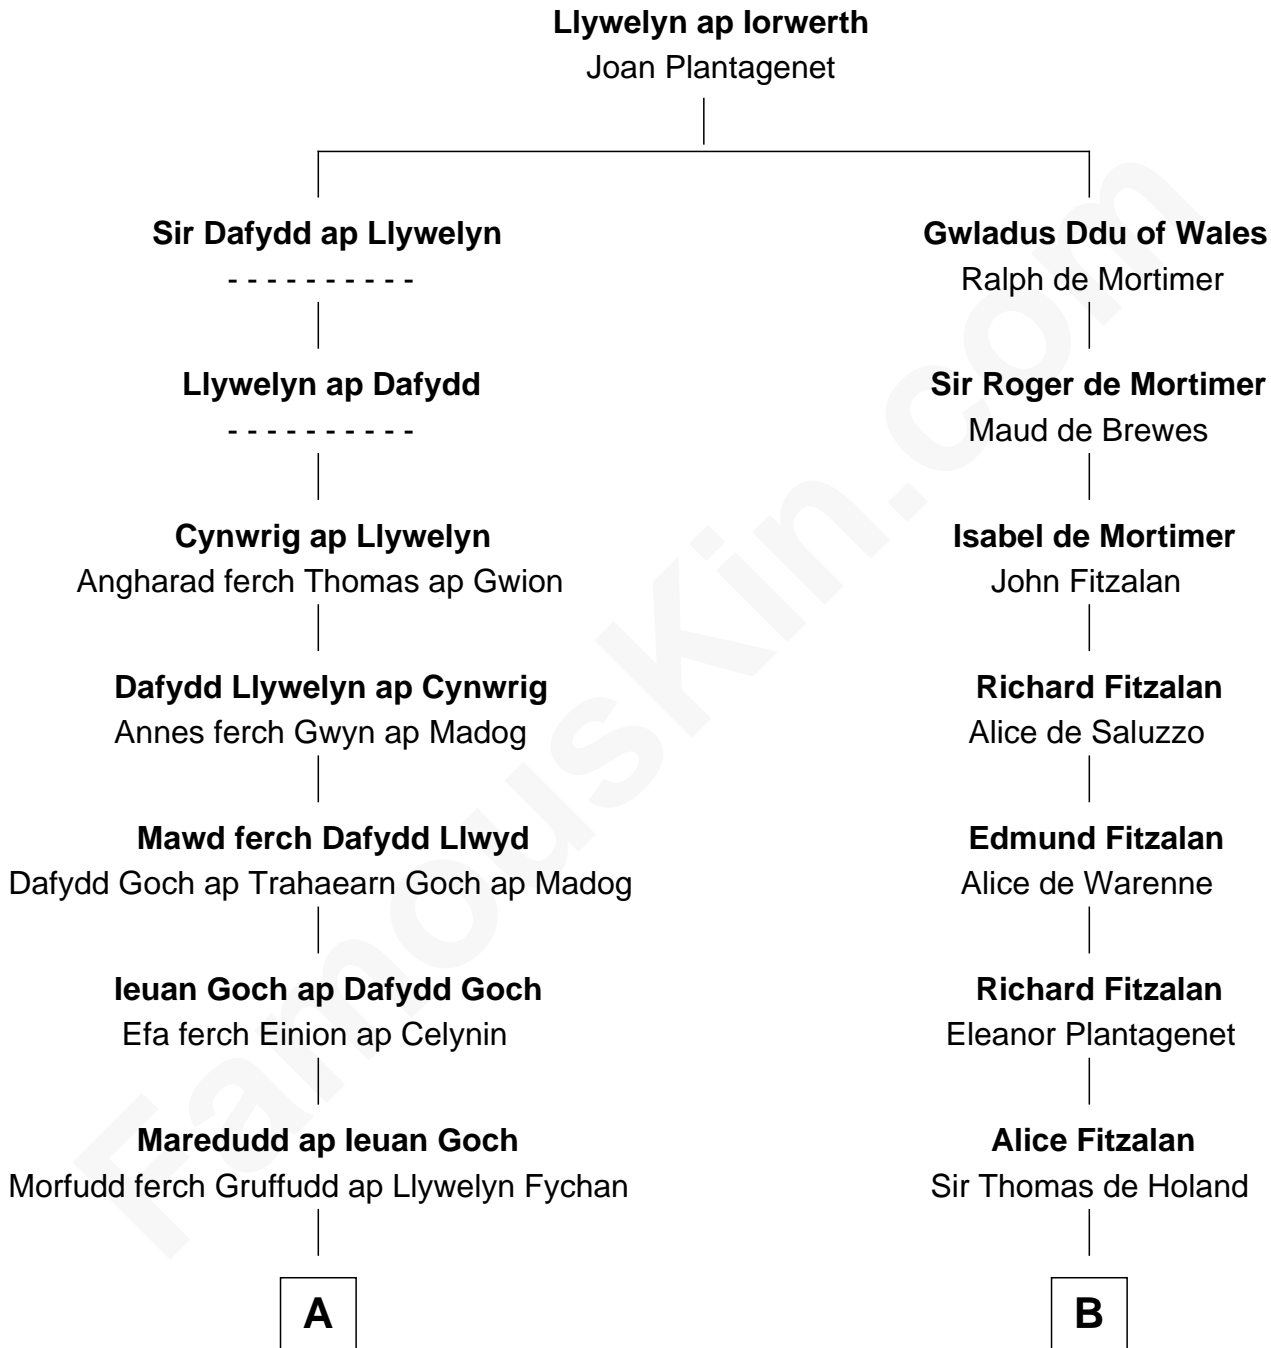

## Relationship Chart of

### David Yale

(c1613 - 1690) Great Migration Immigrant 1638

15th cousin 4 times removed of

**John Langdon**

Signer of the U.S. Constitution

**C**

—  
**Josiah Hall**  
Mary Woodbury

—  
**Mary Hall**  
John Langdon

—  
**John Langdon**  
*Signer of the U.S. Constitution*

FamousKin.com