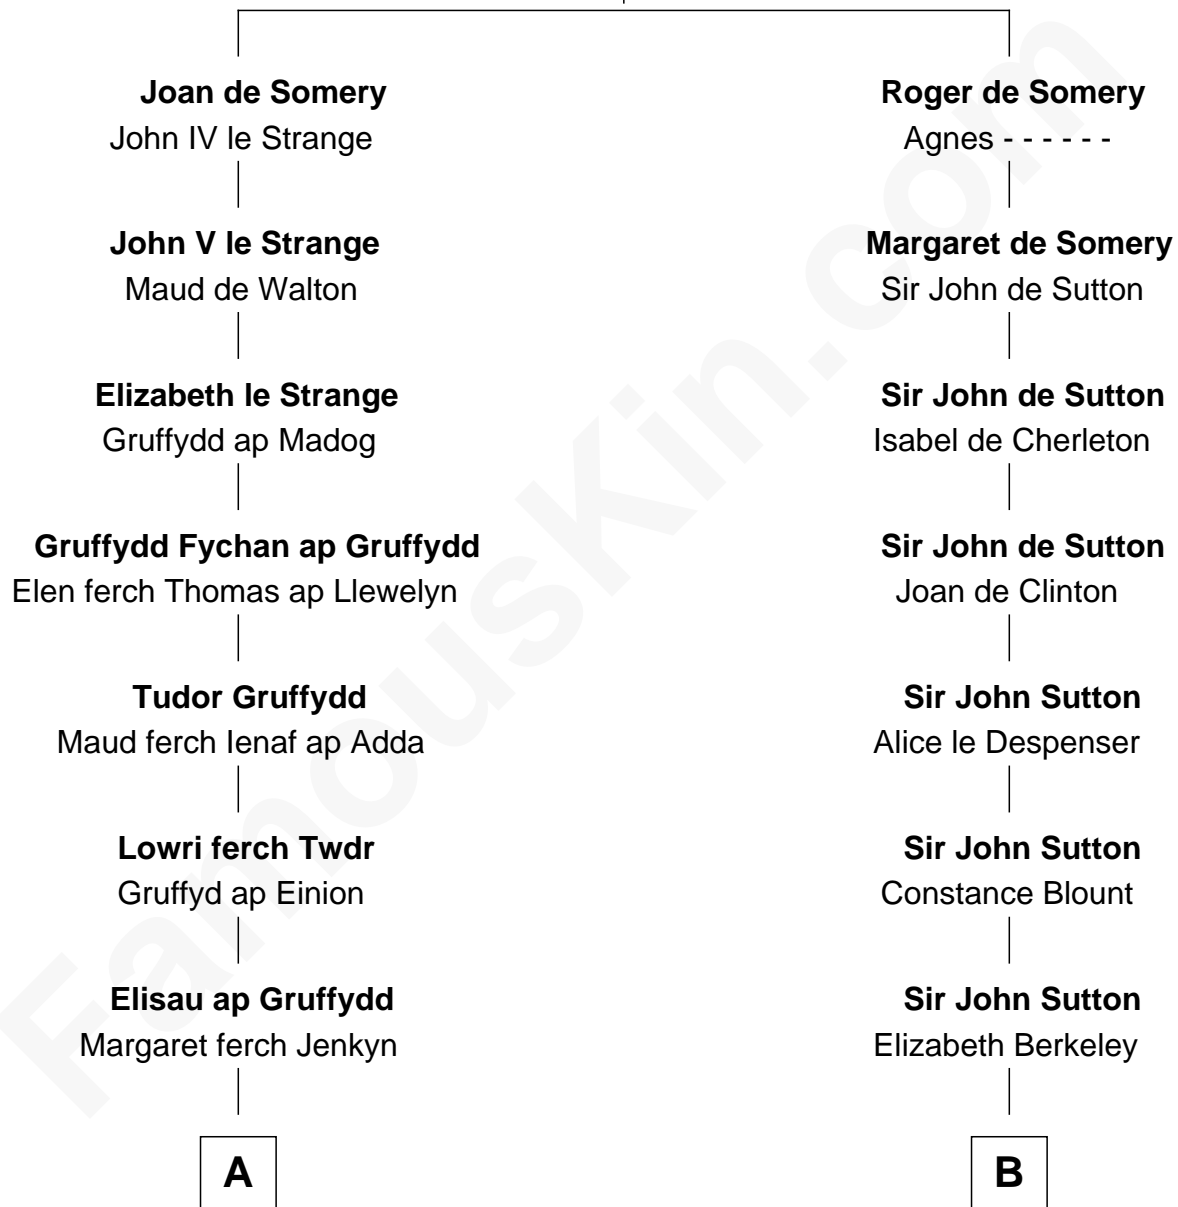

FamousKin.com

Relationship Chart of

David Yale

(c1613 - 1690) Great Migration Immigrant 1638

11th cousin 10 times removed of

Louis Auchincloss
Author

Sir Roger de Somery

with wife
Nichole d'Aubeney

with wife
Amabil de Chaucombe

C

—
Gurdon Buck

Susannah Mainwaring

—
Elizabeth Buck

John Auchincloss

—
John Winthrop Auchincloss

Joanna Hone Russell