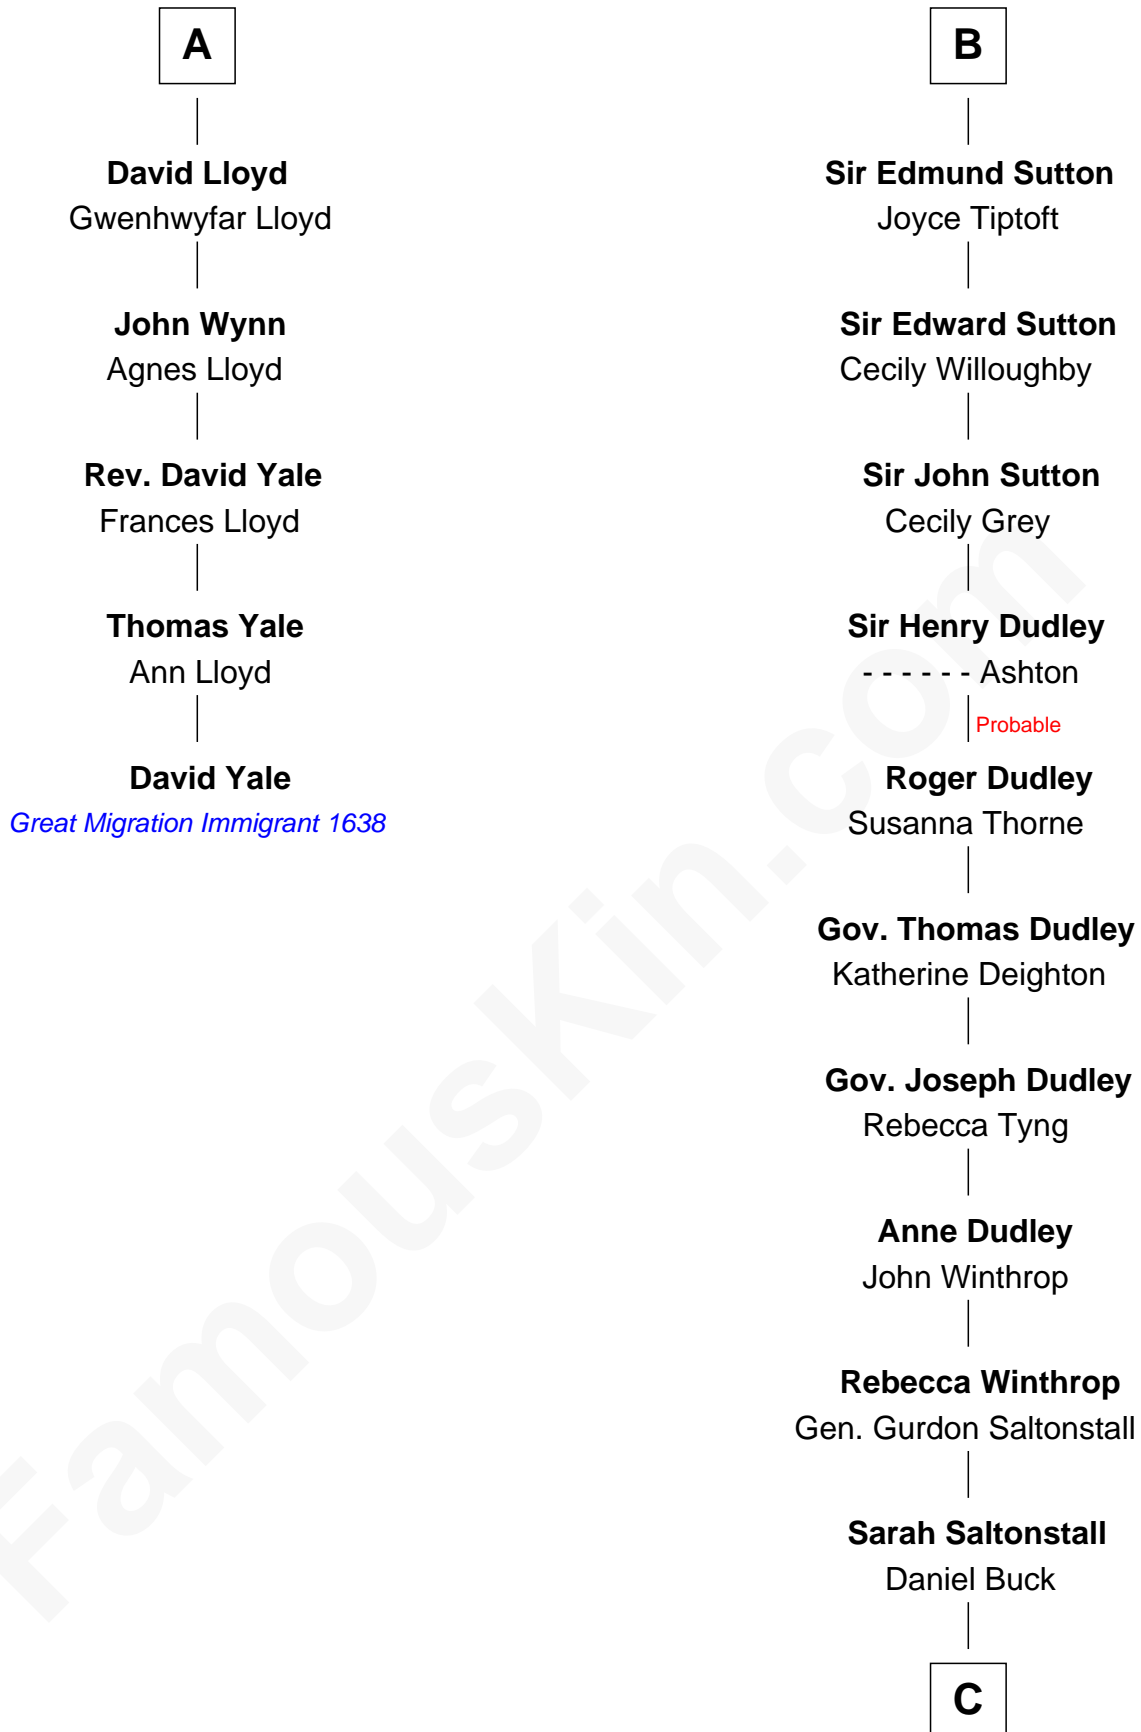

FamousKin.com

Relationship Chart of

David Yale

(c1613 - 1690) Great Migration Immigrant 1638

11th cousin 10 times removed of

Louis Auchincloss
Author

Sir Roger de Somery

with wife
Nichole d'Aubeney

with wife
Amabil de Chaucombe

C

—
Gurdon Buck

Susannah Mainwaring

—
Elizabeth Buck

John Auchincloss

—
John Winthrop Auchincloss

Joanna Hone Russell