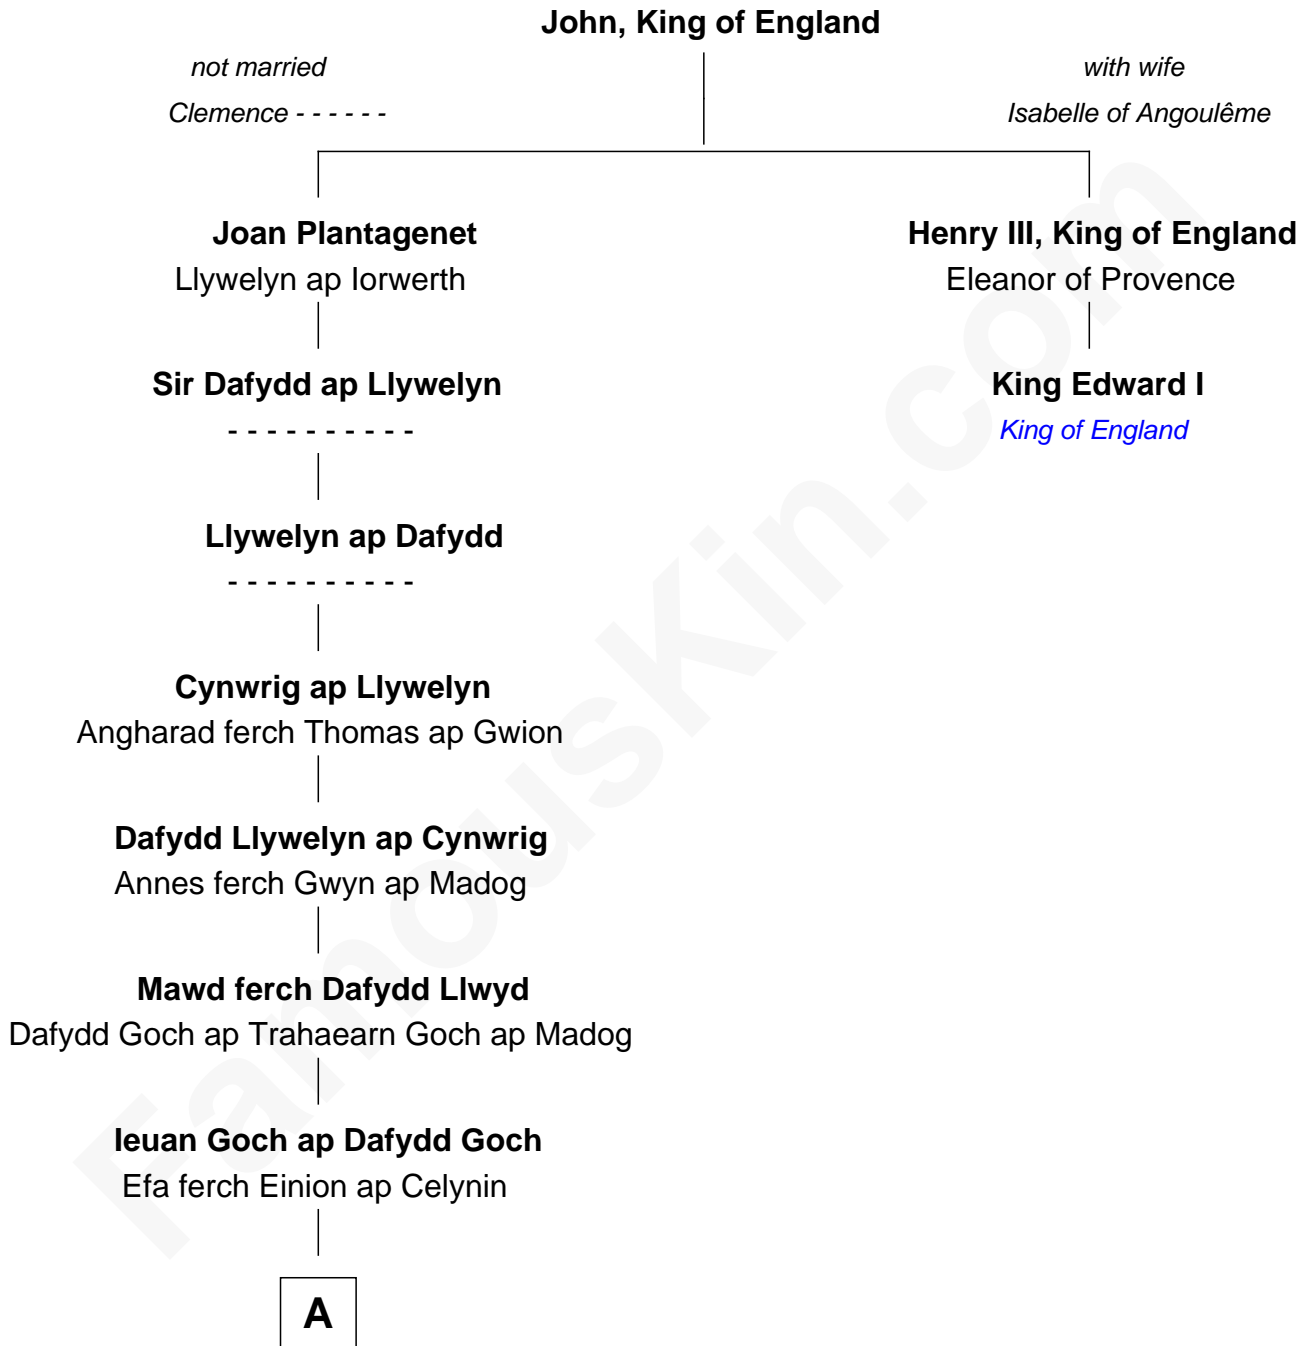

# FamousKin.com Relationship Chart of

**David Yale**

(c1613 - 1690) *Great Migration Immigrant 1638*

1st cousin 15 times removed of

**King Edward I**

*King of England*

**A**

**Maredudd ap Ieuan Goch**

Morfudd ferch Gruffudd ap Llywelyn Fychan

**Lleucu ferch Maredudd**

Gruffudd ap Cynwrig ap Bleddyn Llwyd

**Dafydd Llwyd ap Gruffudd**

Gwen ferch Gruffudd Goch ap Ieuan

**Dyddgu ferch Dafydd Llwyd**

Llywelyn ap Gruffudd Llwyd ap Robin

**Ann Lloyd**

Thomas Yale

**David Yale**

*Great Migration Immigrant 1638*