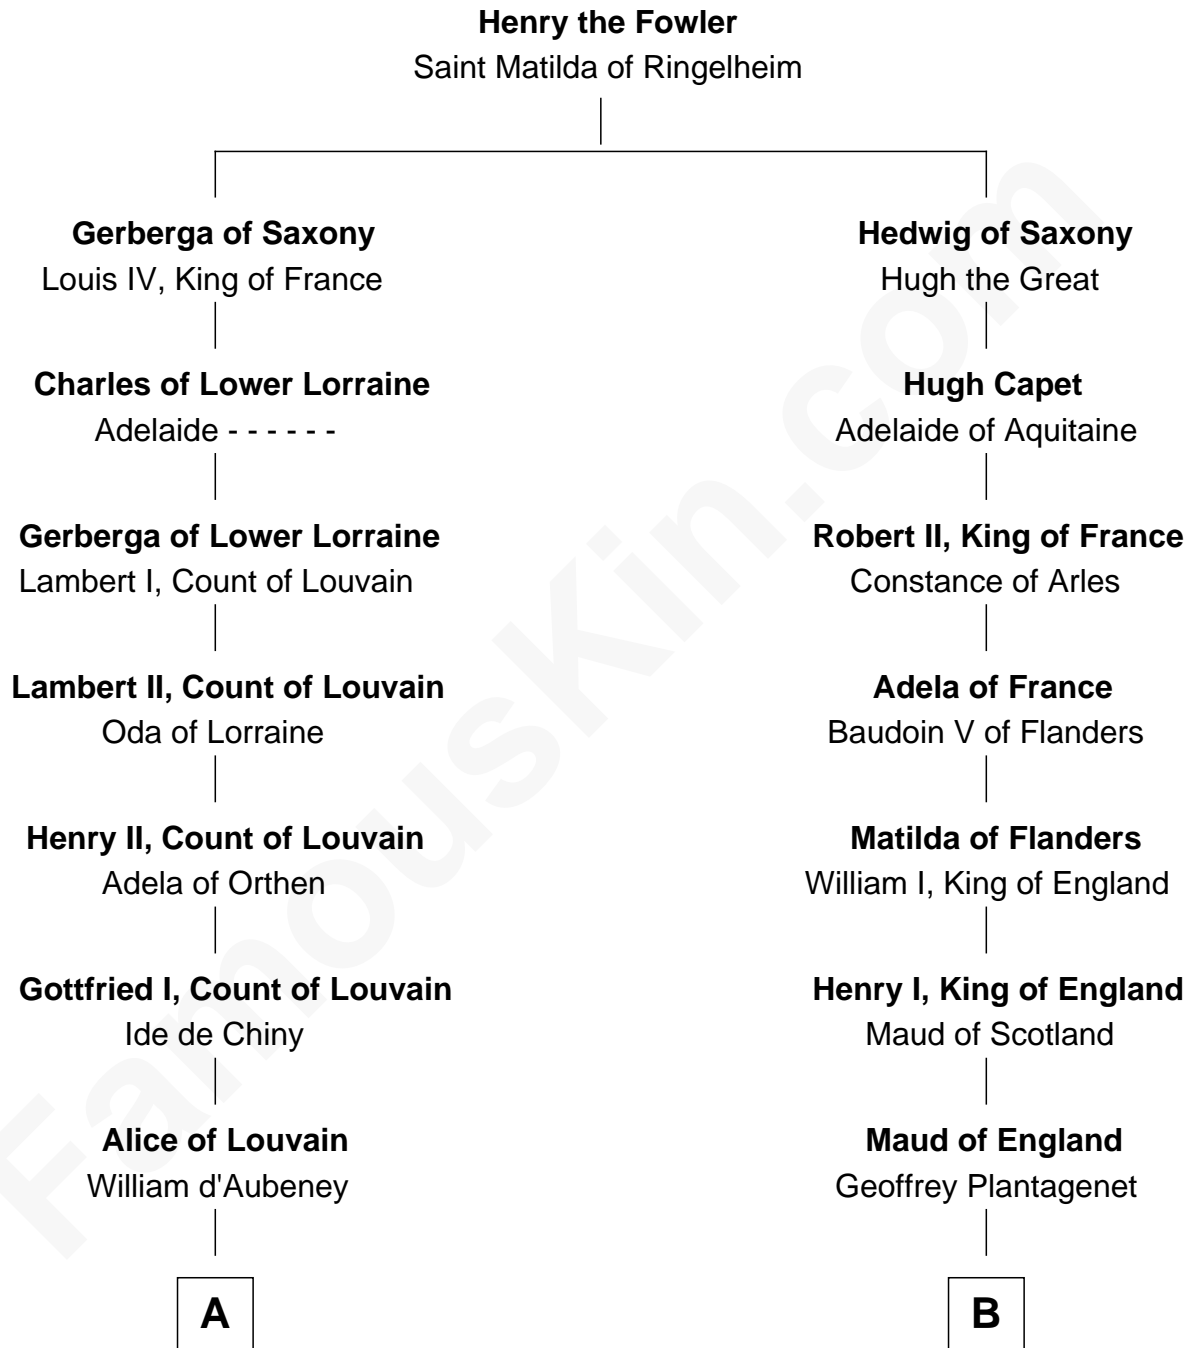

# FamousKin.com

## Relationship Chart of

### David Yale

(c1613 - 1690) Great Migration Immigrant 1638

10th cousin 11 times removed of

**King Edward I**  
King of England

**C**

—  
**David Lloyd**  
Gwenhwyfar Lloyd

—  
**John Wynn**  
Agnes Lloyd

—  
**Rev. David Yale**  
Frances Lloyd

—  
**Thomas Yale**  
Ann Lloyd

—  
**David Yale**  
*Great Migration Immigrant 1638*

FamousKin.com