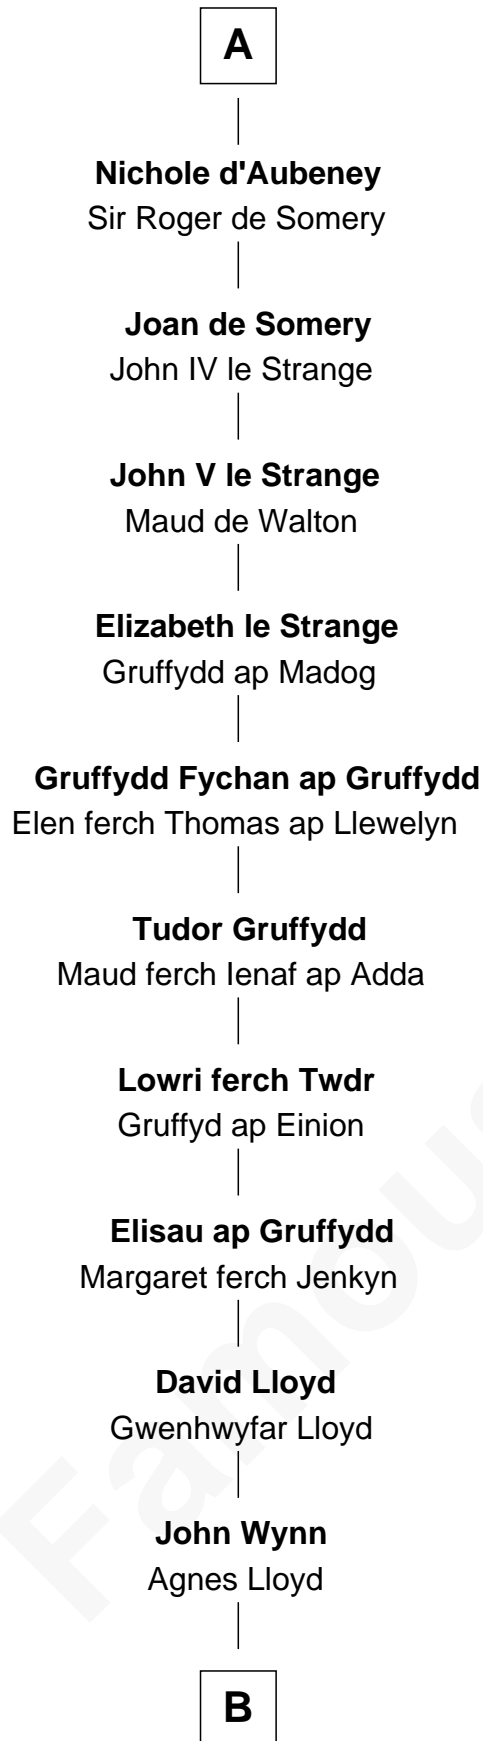

# FamousKin.com

## Relationship Chart of

### David Yale

(c1613 - 1690) Great Migration Immigrant 1638

7th cousin 12 times removed of

**King Edward I**  
*King of England*

**Robert II, King of France**  
Constance of Arles

**B**

—  
**Rev. David Yale**

Frances Lloyd

—  
**Thomas Yale**

Ann Lloyd

—  
**David Yale**

*Great Migration Immigrant 1638*

FamousKin.com