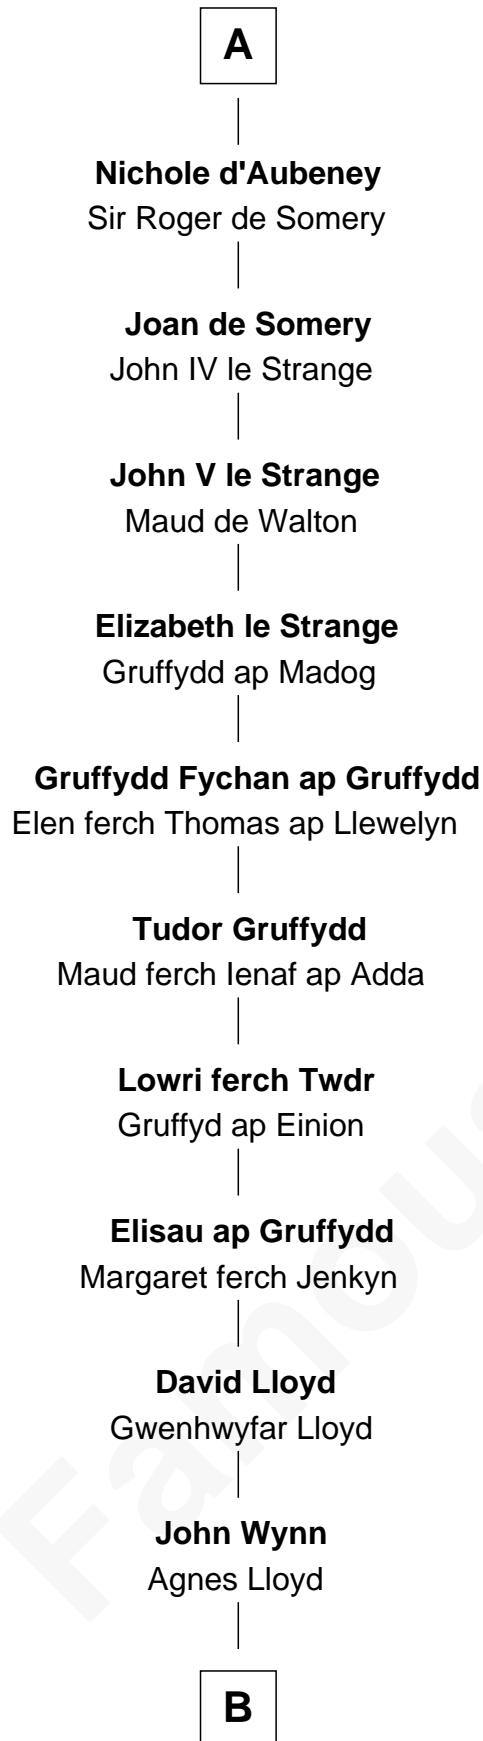

FamousKin.com

Relationship Chart of

David Yale

(c1613 - 1690) Great Migration Immigrant 1638

7th cousin 12 times removed of

King Edward I
King of England

Richard II of Normandy
Judith of Brittany

B

—
Rev. David Yale

Frances Lloyd

—
Thomas Yale

Ann Lloyd

—
David Yale

Great Migration Immigrant 1638

FamousKin.com