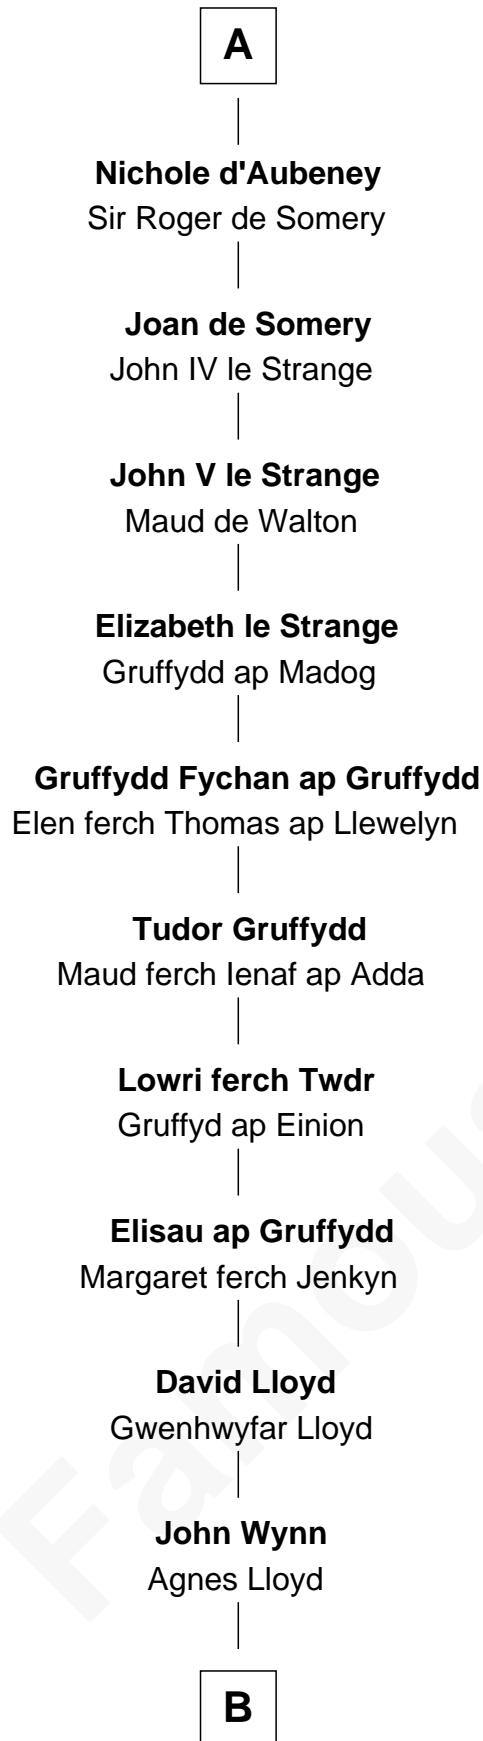

FamousKin.com Relationship Chart of

David Yale

(c1613 - 1690) *Great Migration Immigrant 1638*

6th cousin 13 times removed of

King Henry III

King of England

Fulbert of Falaise

B

—
Rev. David Yale

Frances Lloyd

—
Thomas Yale

Ann Lloyd

—
David Yale

Great Migration Immigrant 1638

FamousKin.com