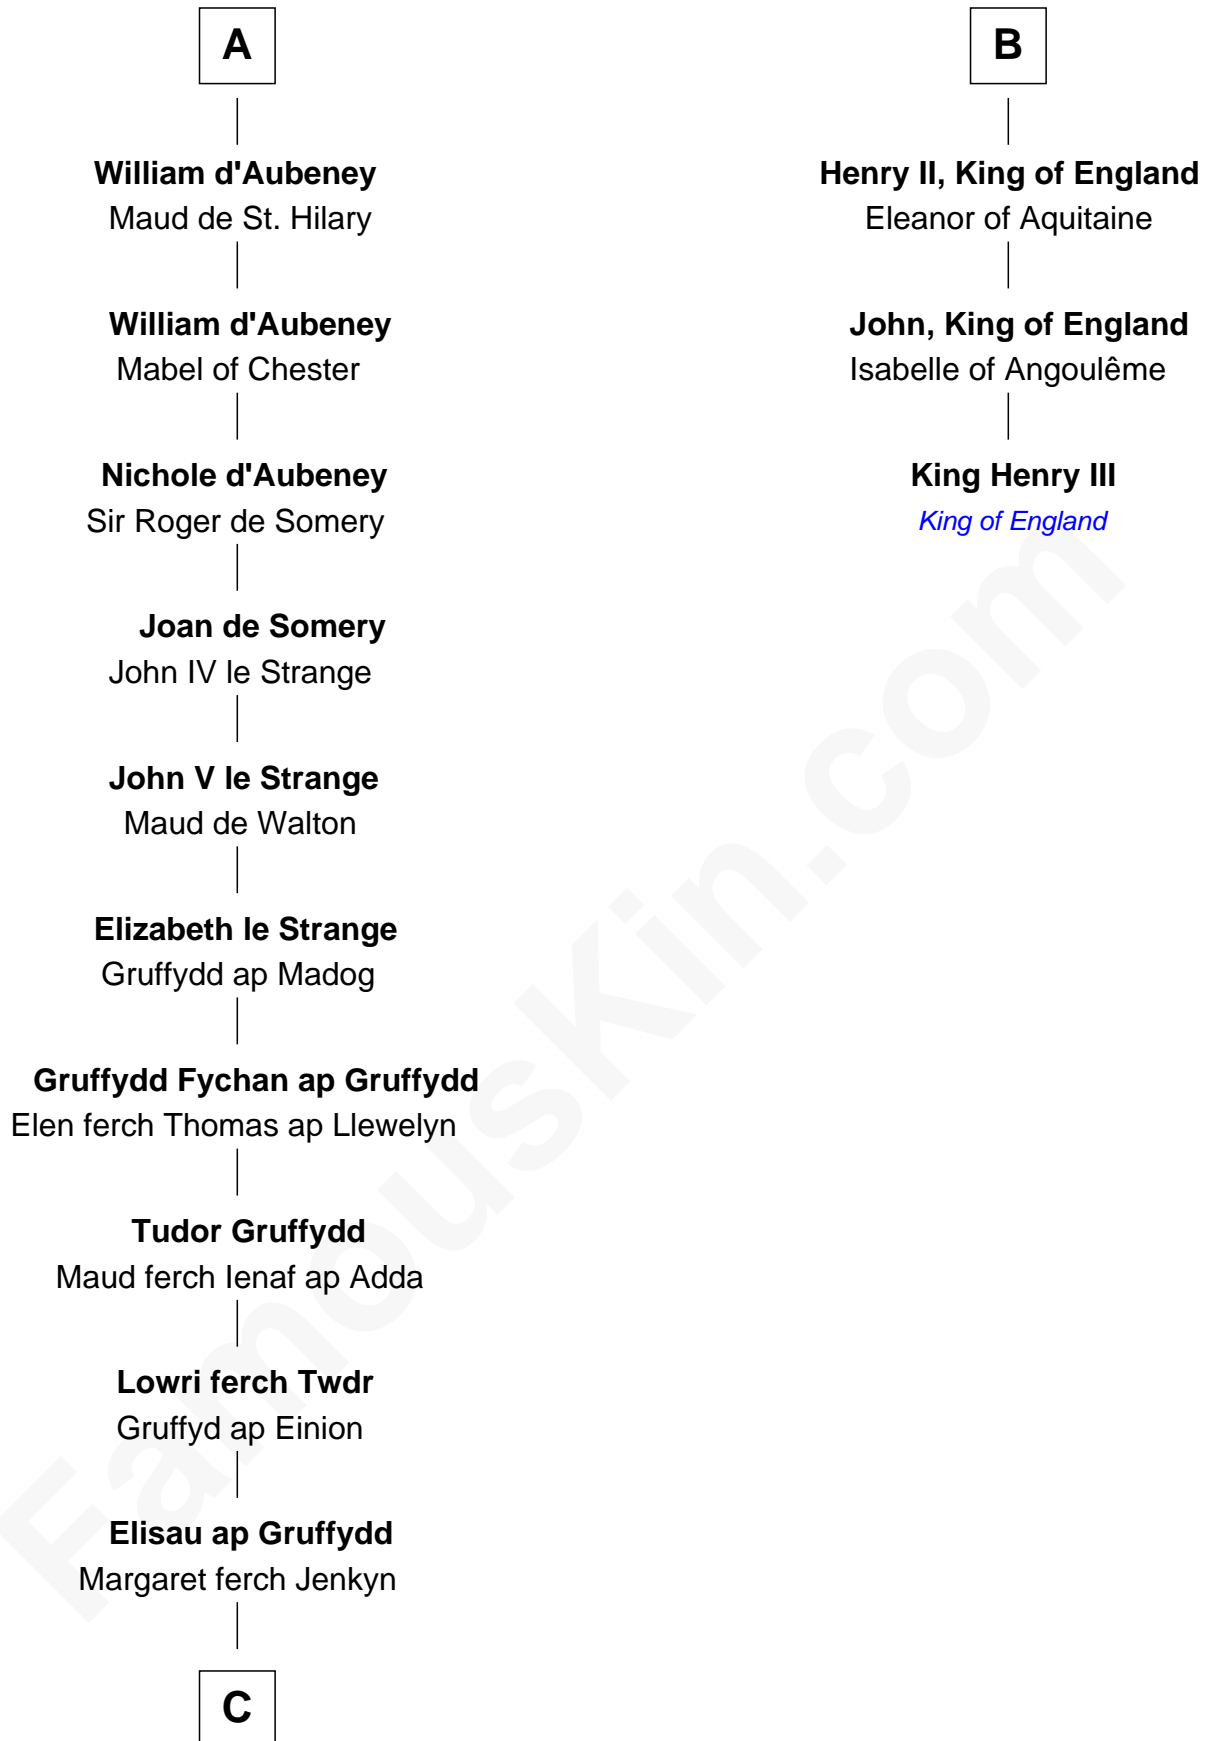

FamousKin.com

Relationship Chart of

David Yale

(c1613 - 1690) Great Migration Immigrant 1638

9th cousin 12 times removed of

King Henry III
King of England

Henry the Fowler
Saint Matilda of Ringelheim

C

—
David Lloyd
Gwenhwyfar Lloyd

—
John Wynn
Agnes Lloyd

—
Rev. David Yale
Frances Lloyd

—
Thomas Yale
Ann Lloyd

—
David Yale
Great Migration Immigrant 1638

FamousKin.com