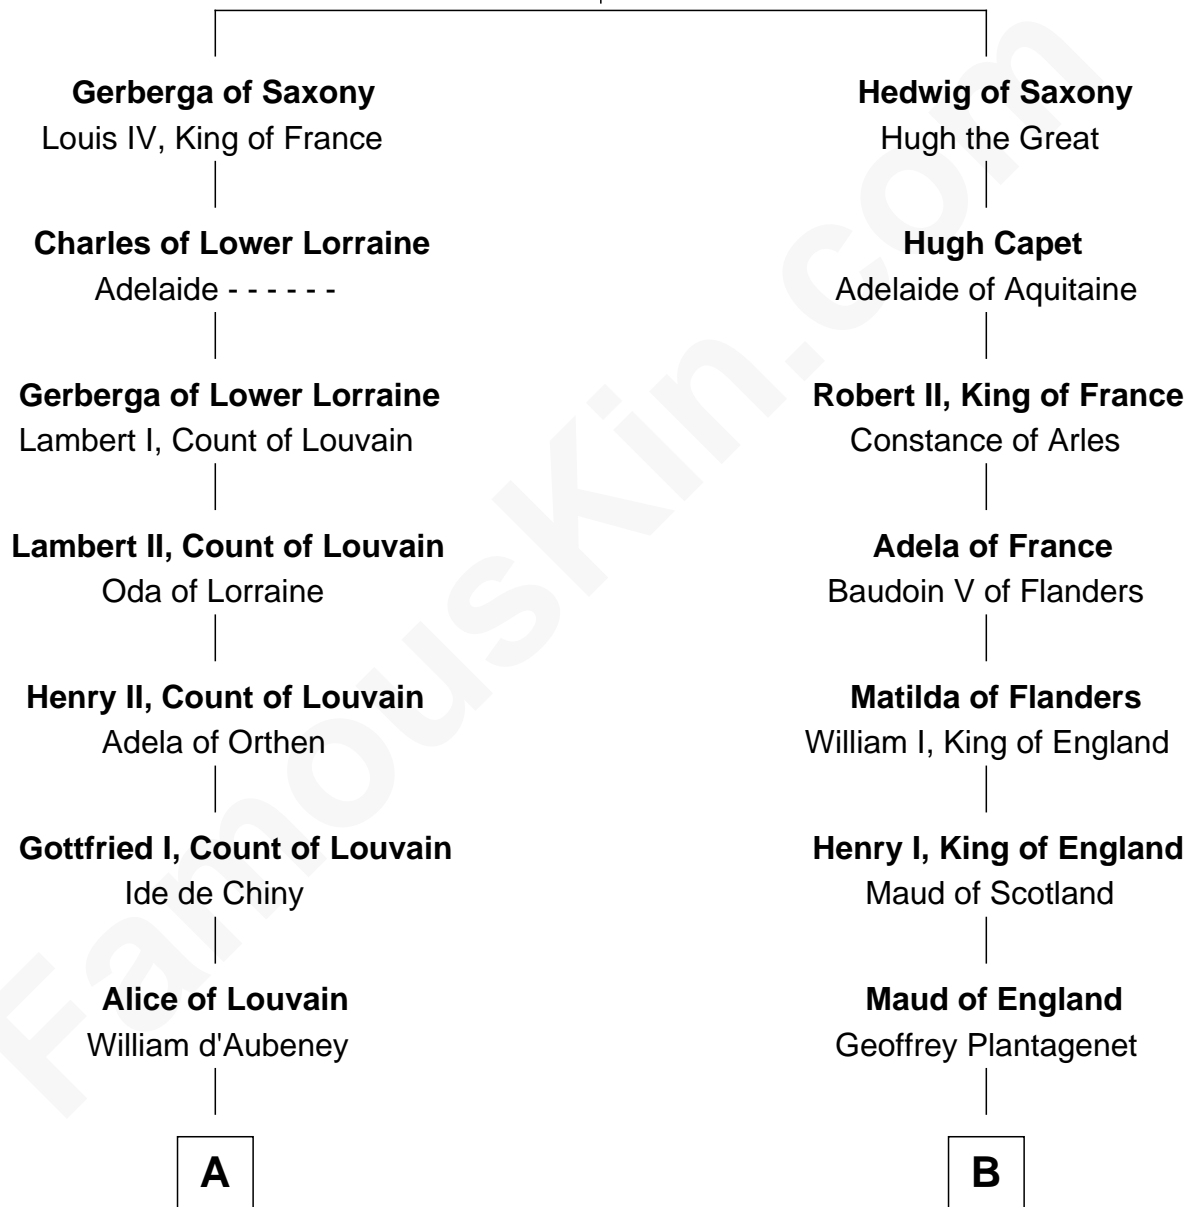

FamousKin.com

Relationship Chart of

David Yale

(c1613 - 1690) Great Migration Immigrant 1638

9th cousin 12 times removed of

King Henry III
King of England

Henry the Fowler
Saint Matilda of Ringelheim

C

—
David Lloyd
Gwenhwyfar Lloyd

—
John Wynn
Agnes Lloyd

—
Rev. David Yale
Frances Lloyd

—
Thomas Yale
Ann Lloyd

—
David Yale
Great Migration Immigrant 1638

FamousKin.com