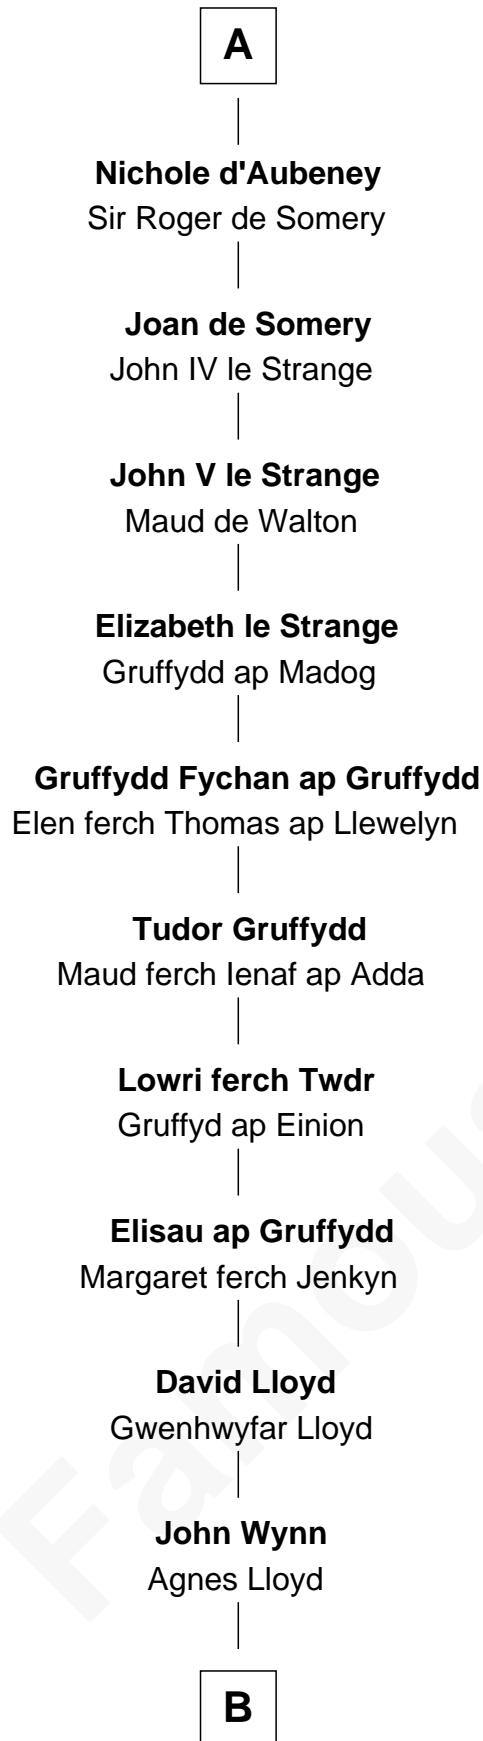

FamousKin.com Relationship Chart of

David Yale

(c1613 - 1690) *Great Migration Immigrant 1638*

6th cousin 13 times removed of

King Henry III

King of England

Robert II, King of France

Constance of Arles

B

—
Rev. David Yale

Frances Lloyd

—
Thomas Yale

Ann Lloyd

—
David Yale

Great Migration Immigrant 1638

FamousKin.com