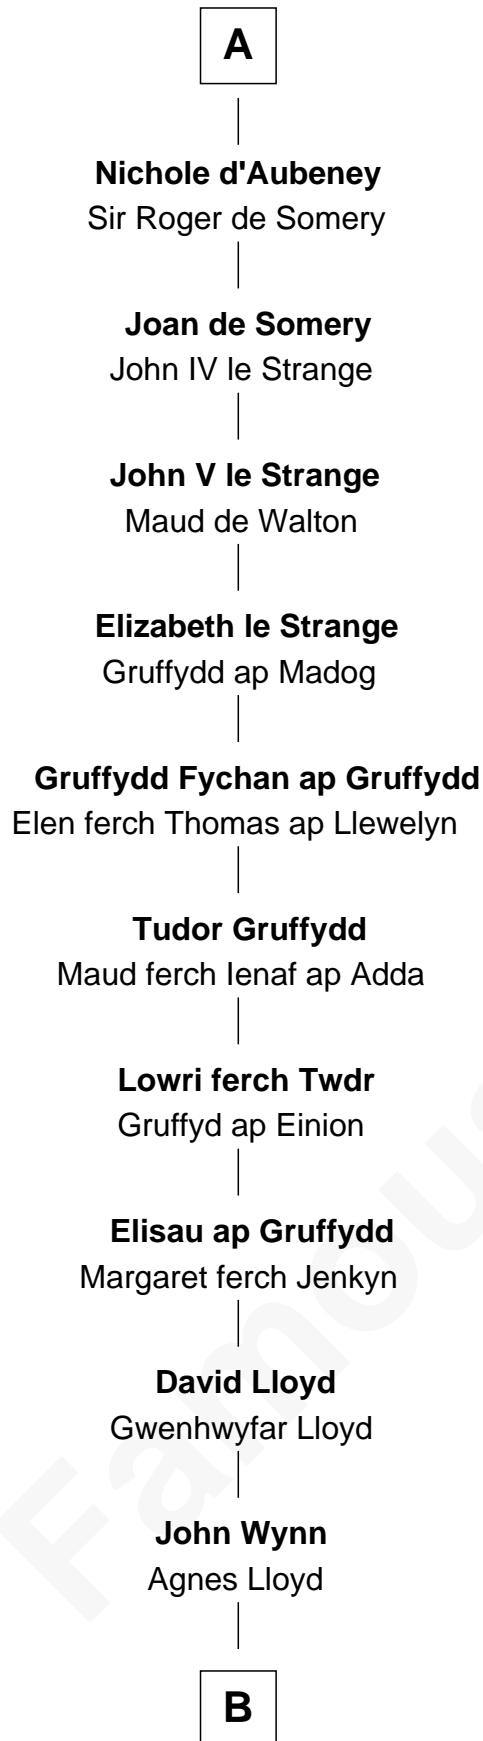

FamousKin.com

Relationship Chart of

David Yale

(c1613 - 1690) Great Migration Immigrant 1638

6th cousin 13 times removed of

King Henry III
King of England

B

—
Rev. David Yale

Frances Lloyd

—
Thomas Yale

Ann Lloyd

—
David Yale

Great Migration Immigrant 1638

FamousKin.com