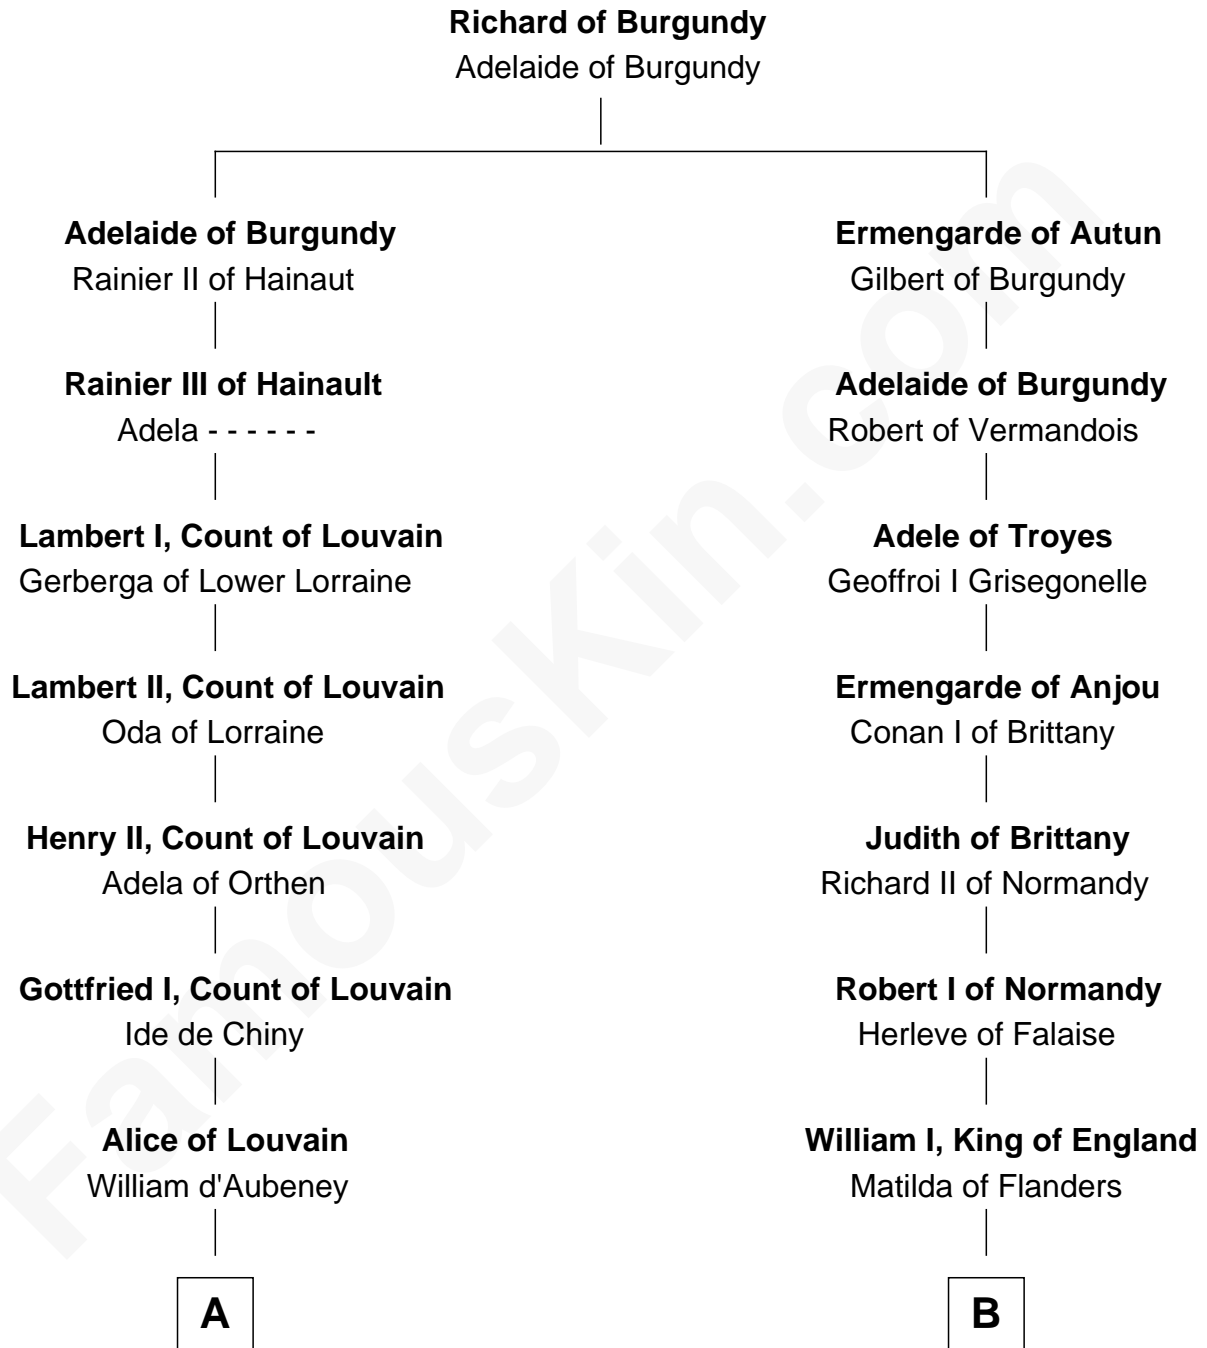

FamousKin.com

Relationship Chart of

David Yale

(c1613 - 1690) Great Migration Immigrant 1638

11th cousin 10 times removed of

King Henry III
King of England

C

—
David Lloyd
Gwenhwyfar Lloyd

—
John Wynn
Agnes Lloyd

—
Rev. David Yale
Frances Lloyd

—
Thomas Yale
Ann Lloyd

—
David Yale
Great Migration Immigrant 1638

FamousKin.com