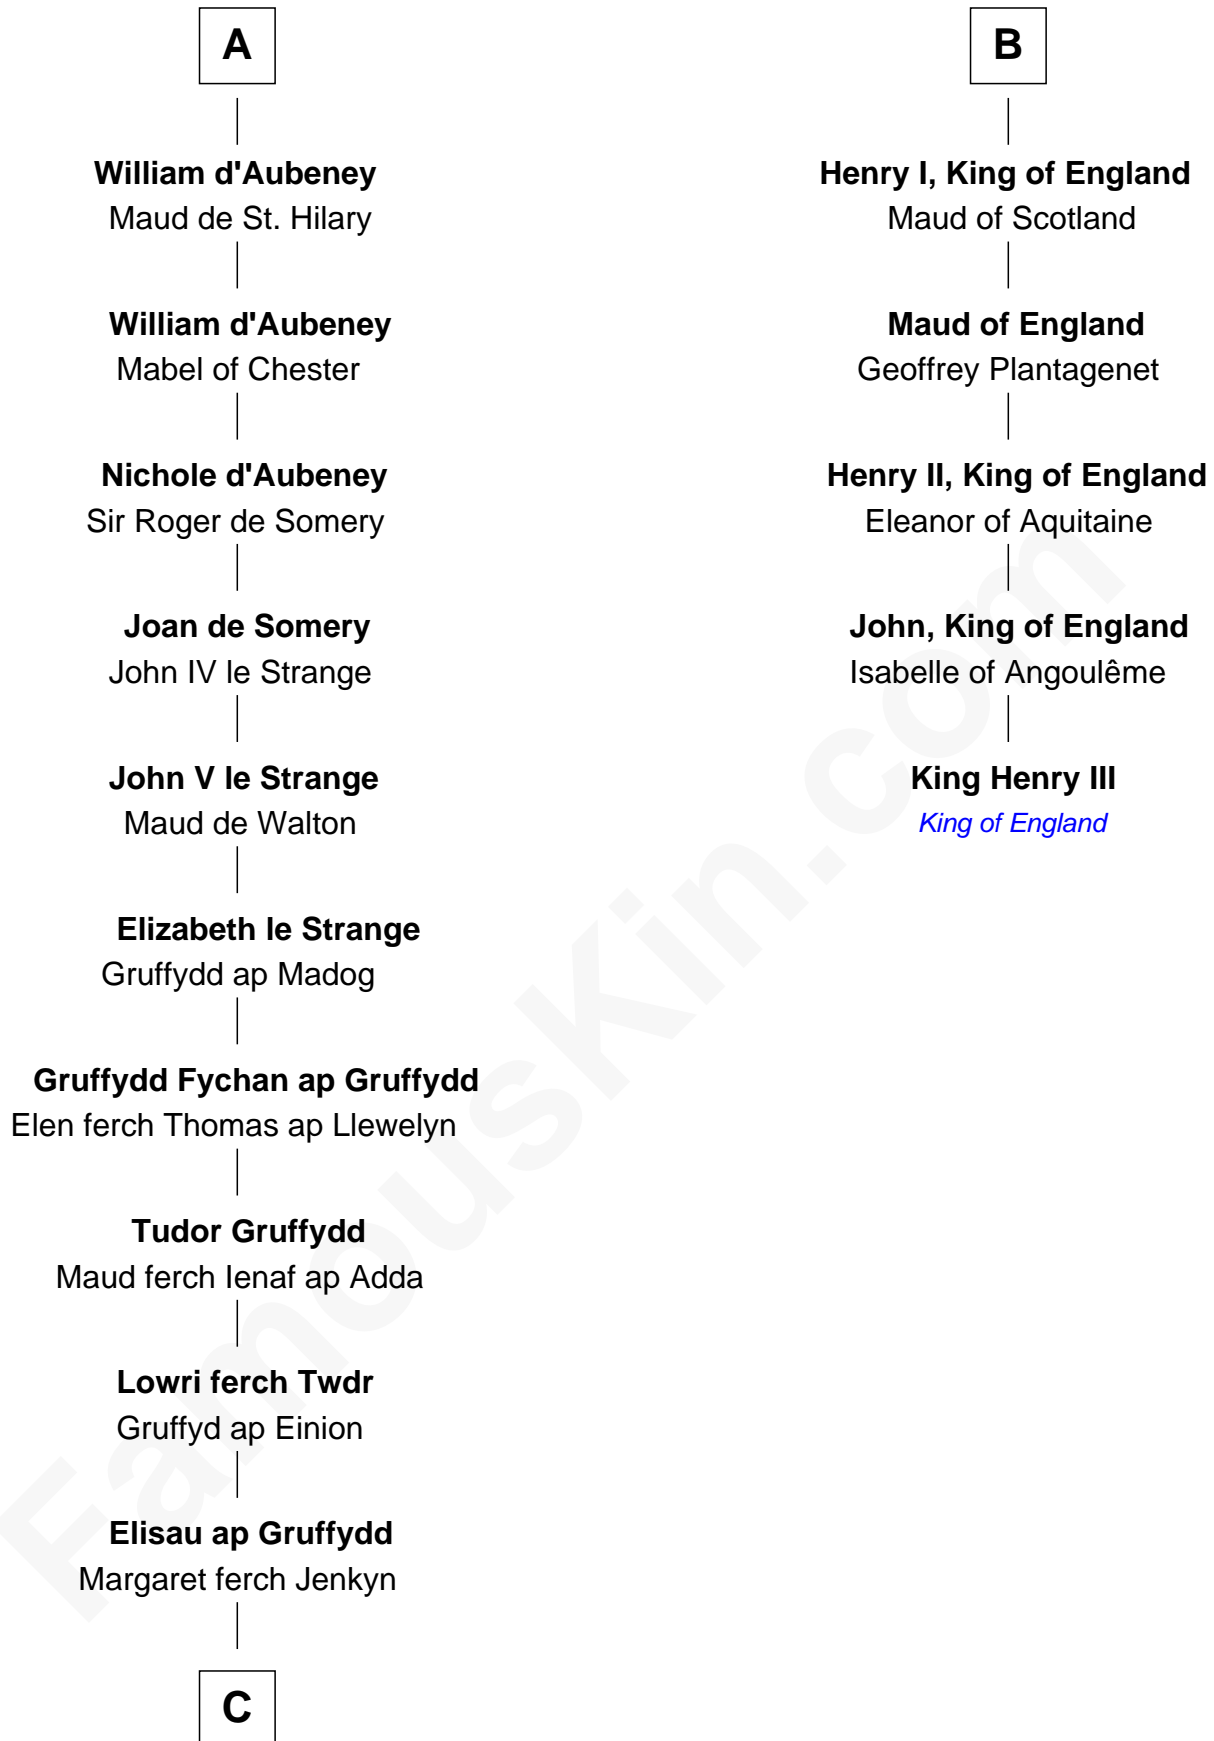

FamousKin.com

Relationship Chart of

David Yale

(c1613 - 1690) Great Migration Immigrant 1638

11th cousin 10 times removed of

King Henry III
King of England

C

—
David Lloyd
Gwenhwyfar Lloyd

—
John Wynn
Agnes Lloyd

—
Rev. David Yale
Frances Lloyd

—
Thomas Yale
Ann Lloyd

—
David Yale
Great Migration Immigrant 1638

FamousKin.com