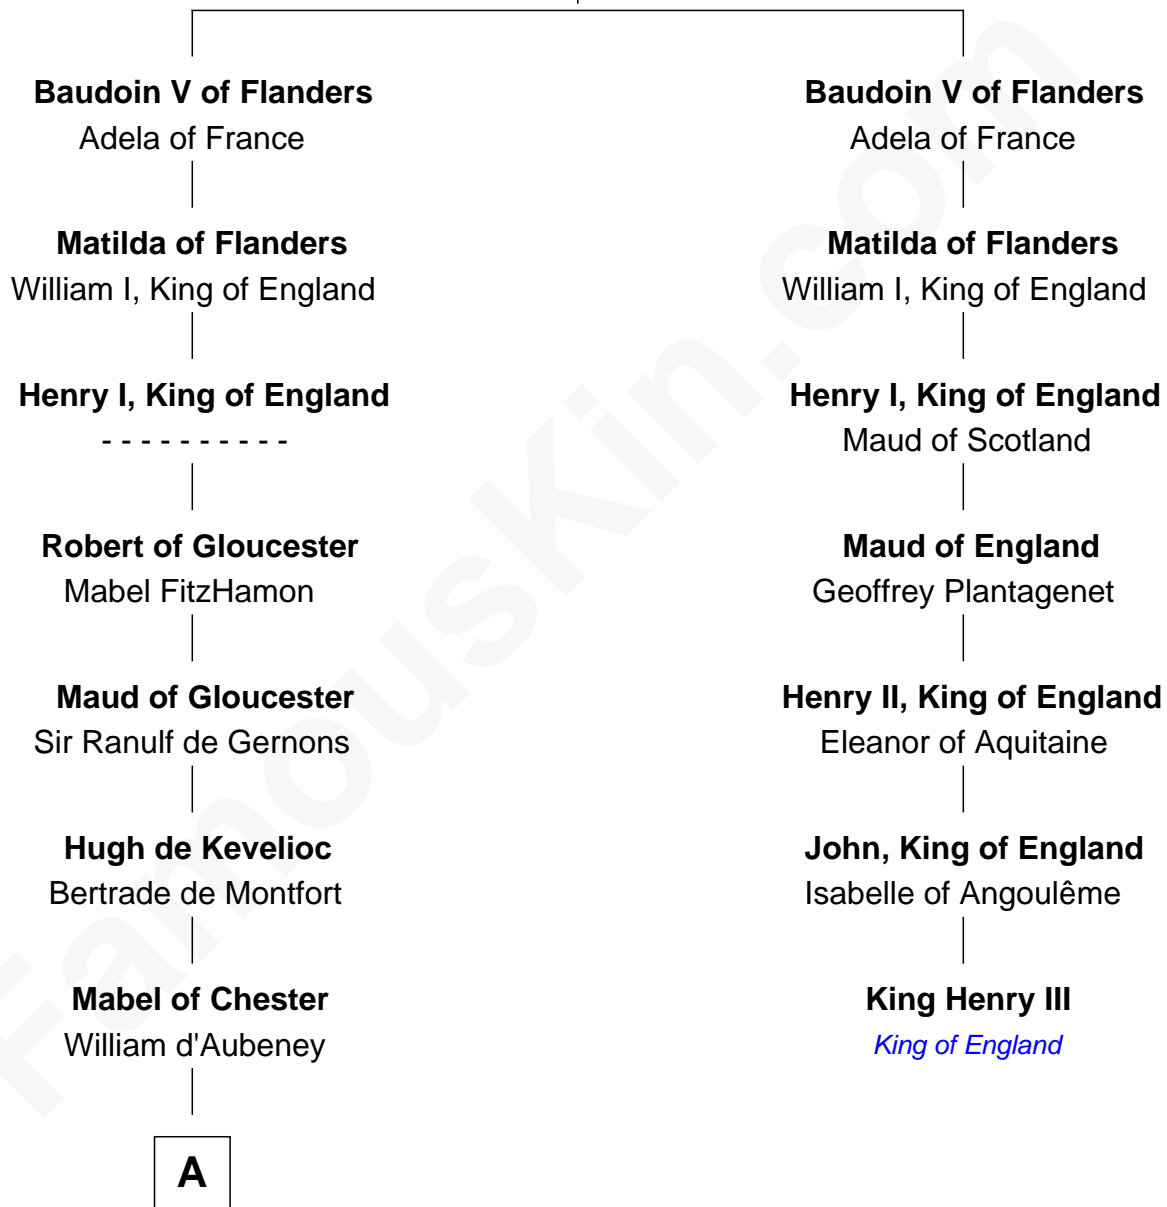

FamousKin.com

Relationship Chart of

David Yale

(c1613 - 1690) Great Migration Immigrant 1638

6th cousin 13 times removed of

King Henry III
King of England

Baudoin IV of Flanders
Ogive of Luxembourg

B

—
Rev. David Yale

Frances Lloyd

—
Thomas Yale

Ann Lloyd

—
David Yale

Great Migration Immigrant 1638

FamousKin.com