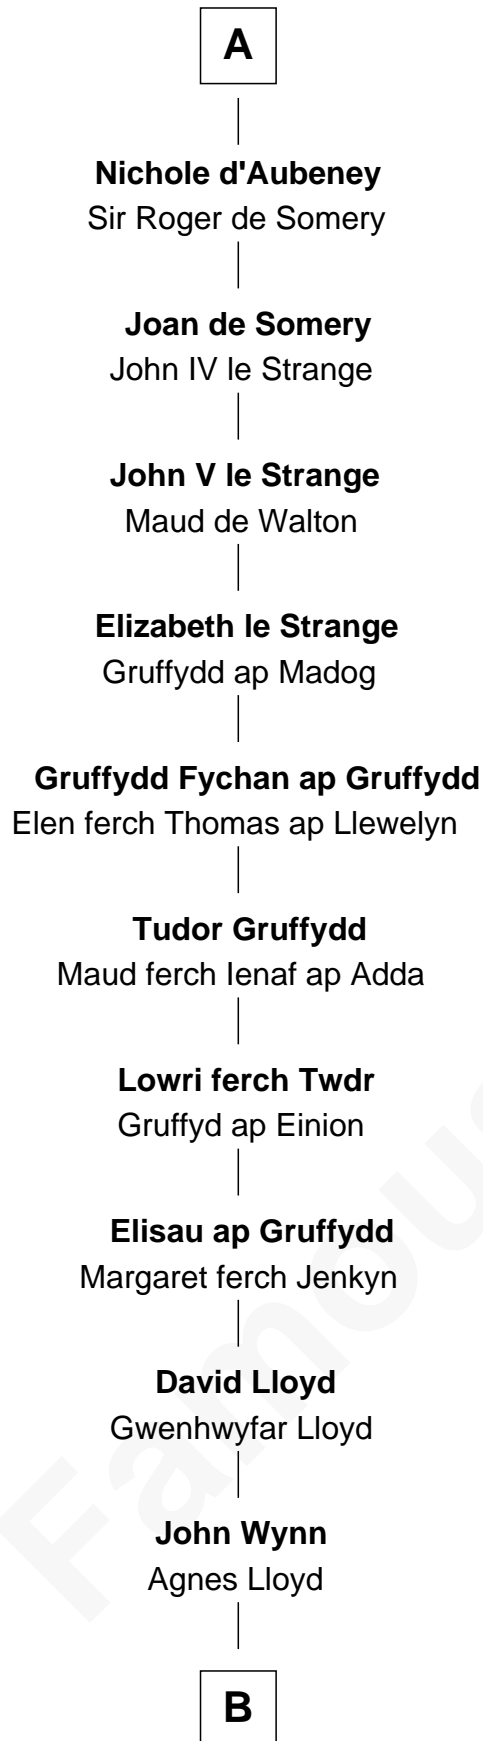

FamousKin.com

Relationship Chart of

David Yale

(c1613 - 1690) Great Migration Immigrant 1638

6th cousin 13 times removed of

King Henry III
King of England

Baudoin IV of Flanders
Ogive of Luxembourg

B

—
Rev. David Yale

Frances Lloyd

—
Thomas Yale

Ann Lloyd

—
David Yale

Great Migration Immigrant 1638

FamousKin.com