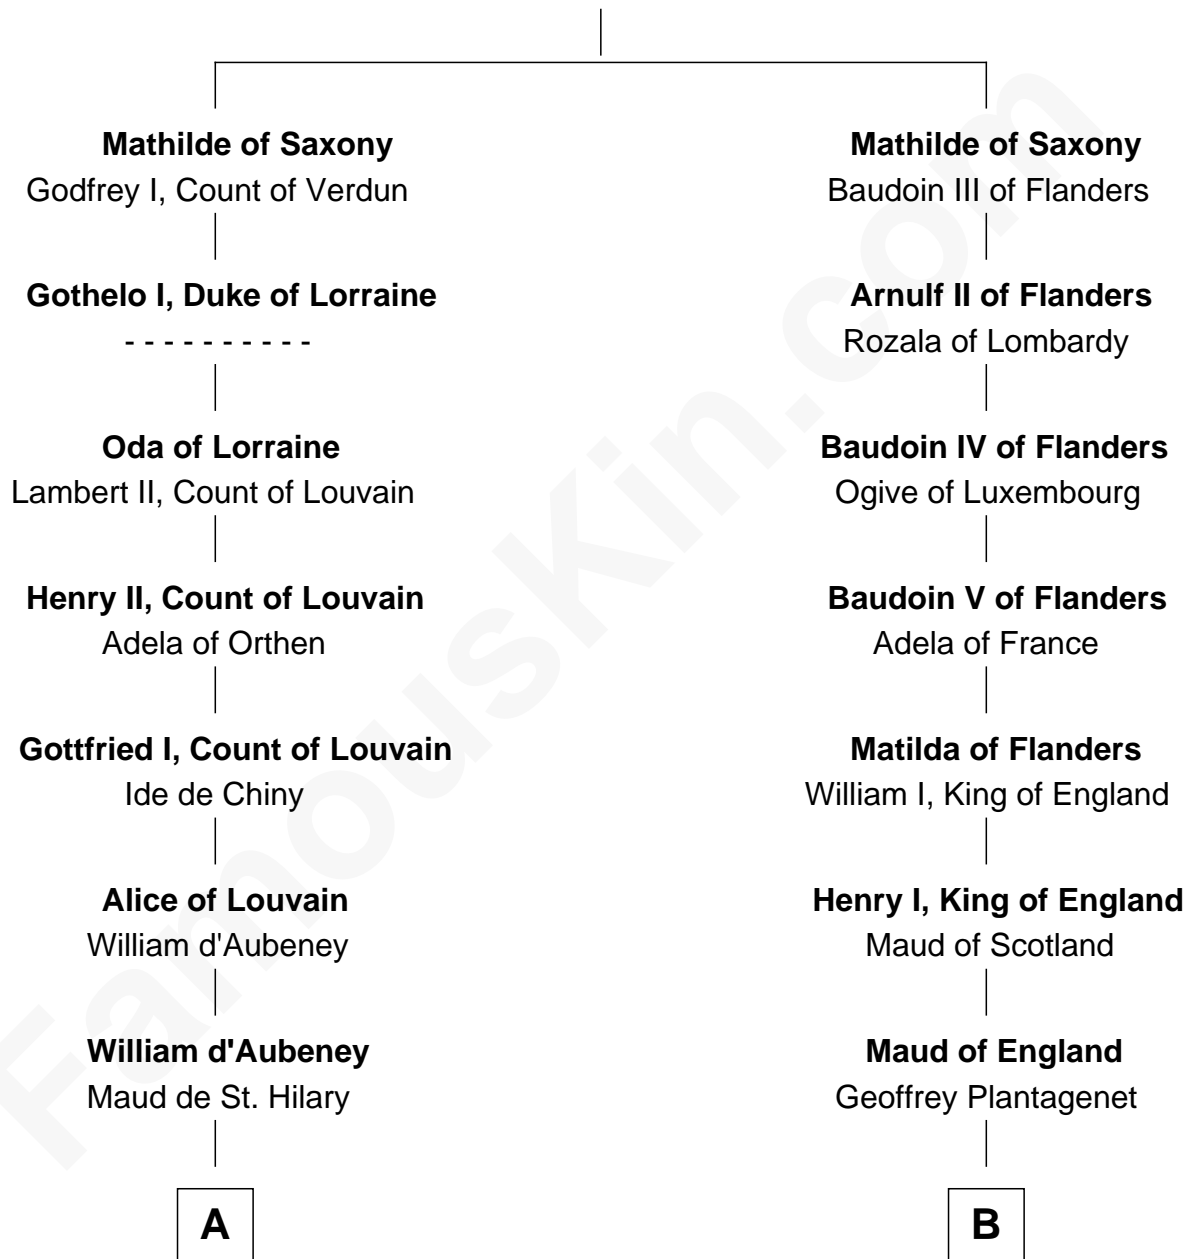

FamousKin.com

Relationship Chart of

David Yale

(c1613 - 1690) Great Migration Immigrant 1638

9th cousin 11 times removed of

King Henry III
King of England

Herman Billung

C

—
John Wynn
Agnes Lloyd

—
Rev. David Yale
Frances Lloyd

—
Thomas Yale
Ann Lloyd

—
David Yale

Great Migration Immigrant 1638

FamousKin.com