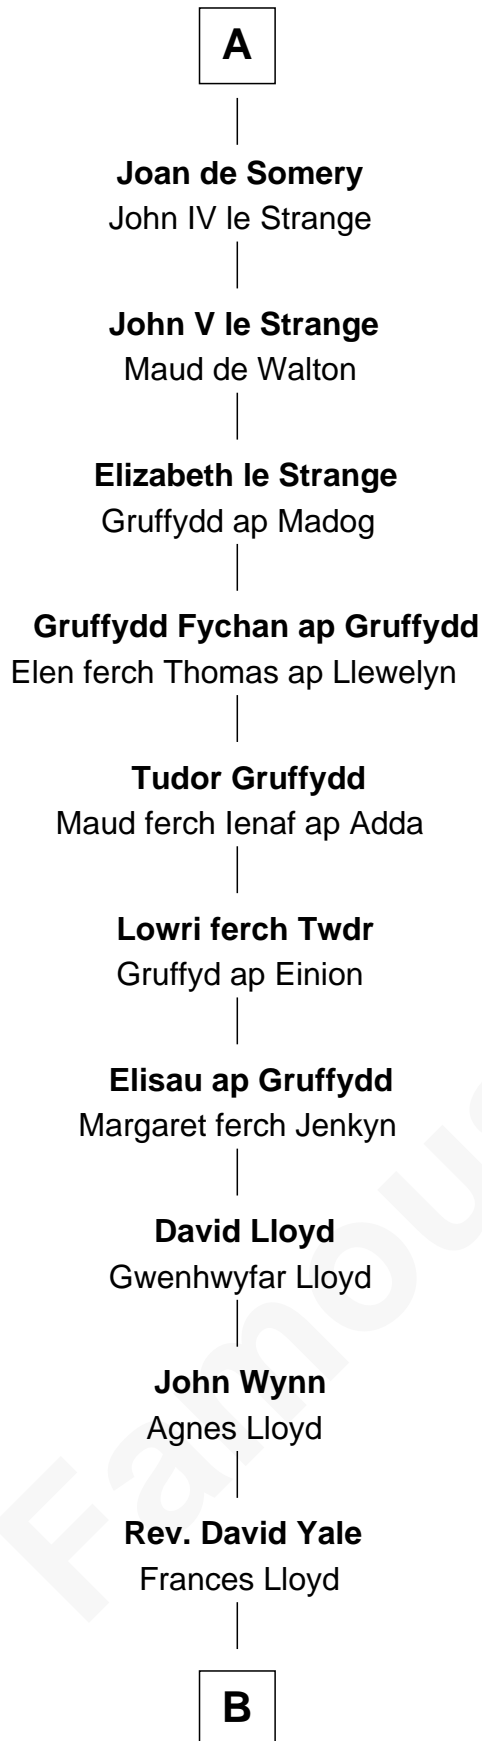

FamousKin.com

Relationship Chart of

David Yale

(c1613 - 1690) Great Migration Immigrant 1638

6th cousin 12 times removed of

Hugh le Bigod

Magna Carta Surety

Baudoin V of Flanders

Adela of France

Matilda of Flanders
William I, King of England

Henry I, King of England

Robert of Gloucester
Mabel FitzHamon

Maud of Gloucester
Sir Ranulf de Gernons

Hugh de Kevelioc
Bertrade de Montfort

Mabel of Chester
William d'Aubenev

Nichole d'Aubenev
Sir Roger de Somery

A

Baldwin VI of Flanders
Richildis of Hainault

Baldwin II of Hainault
Ida of Louvain

Baldwin III of Hainault
Yolande of Guelders

Ida of Hainault
Roger de Tony

Sir Ralph de Tony
Margaret Beaumont

Ida de Tony
Sir Roger le Bigod

Hugh le Bigod
Magna Carta Surety

B

—
Thomas Yale

Ann Lloyd

—
David Yale

Great Migration Immigrant 1638

FamousKin.com