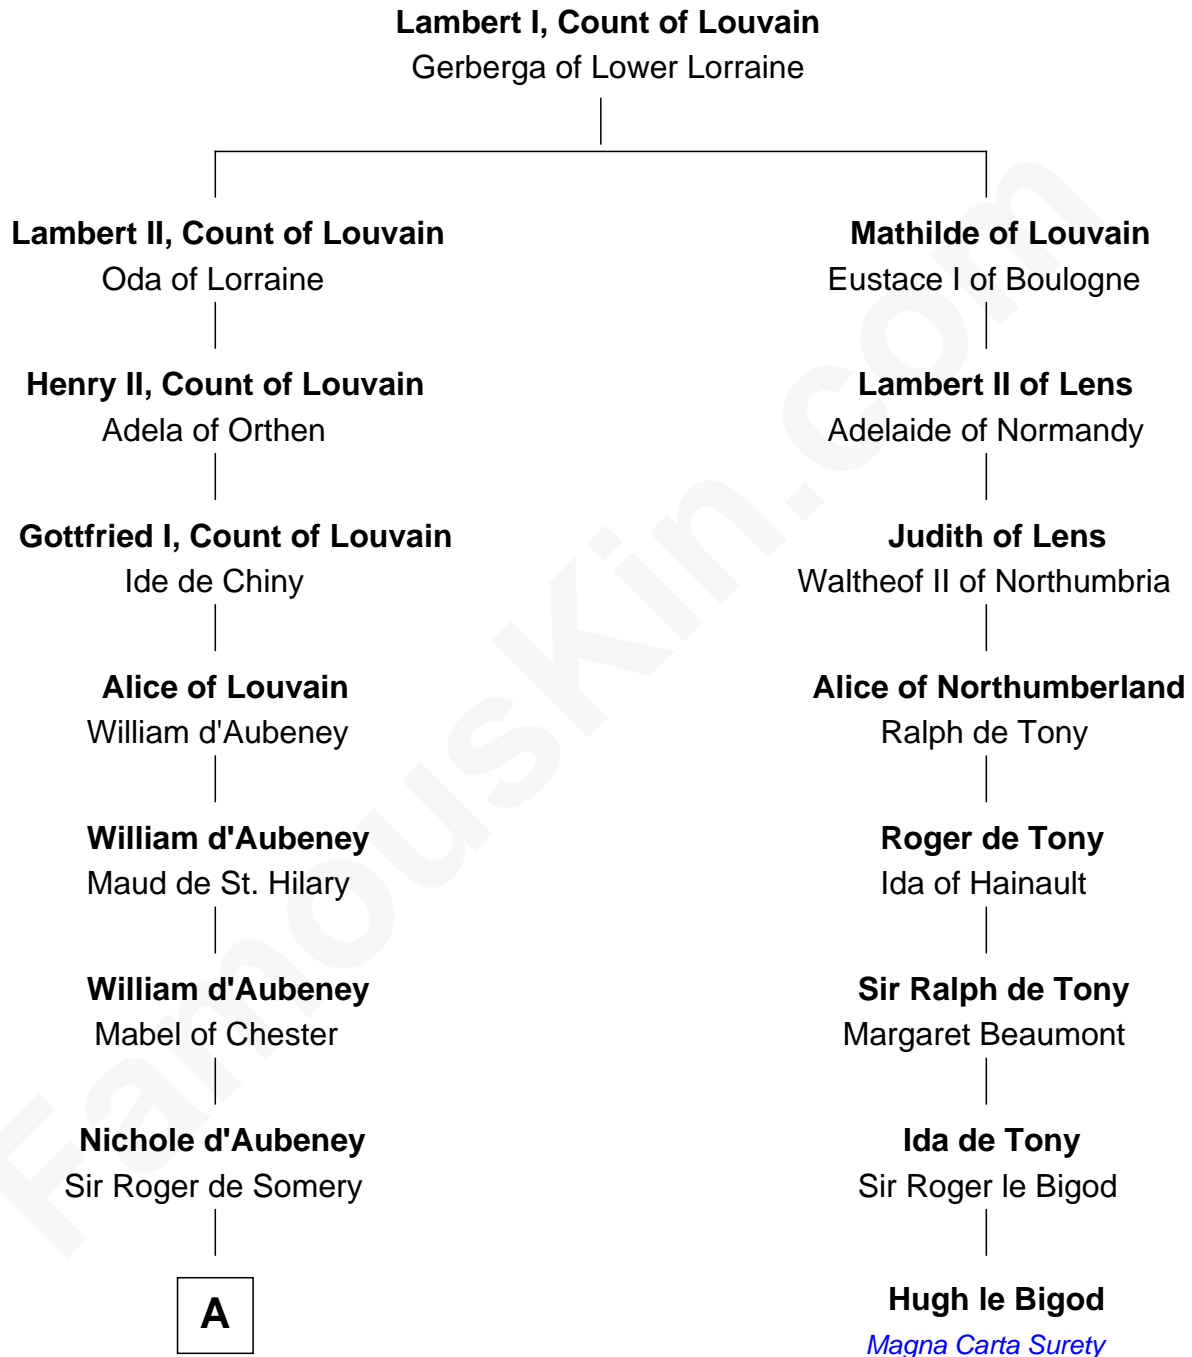

FamousKin.com Relationship Chart of David Yale

(c1613 - 1690) Great Migration Immigrant 1638

7th cousin 11 times removed of

Hugh le Bigod

Magna Carta Surety

B

—
Thomas Yale

Ann Lloyd

—
David Yale

Great Migration Immigrant 1638

FamousKin.com