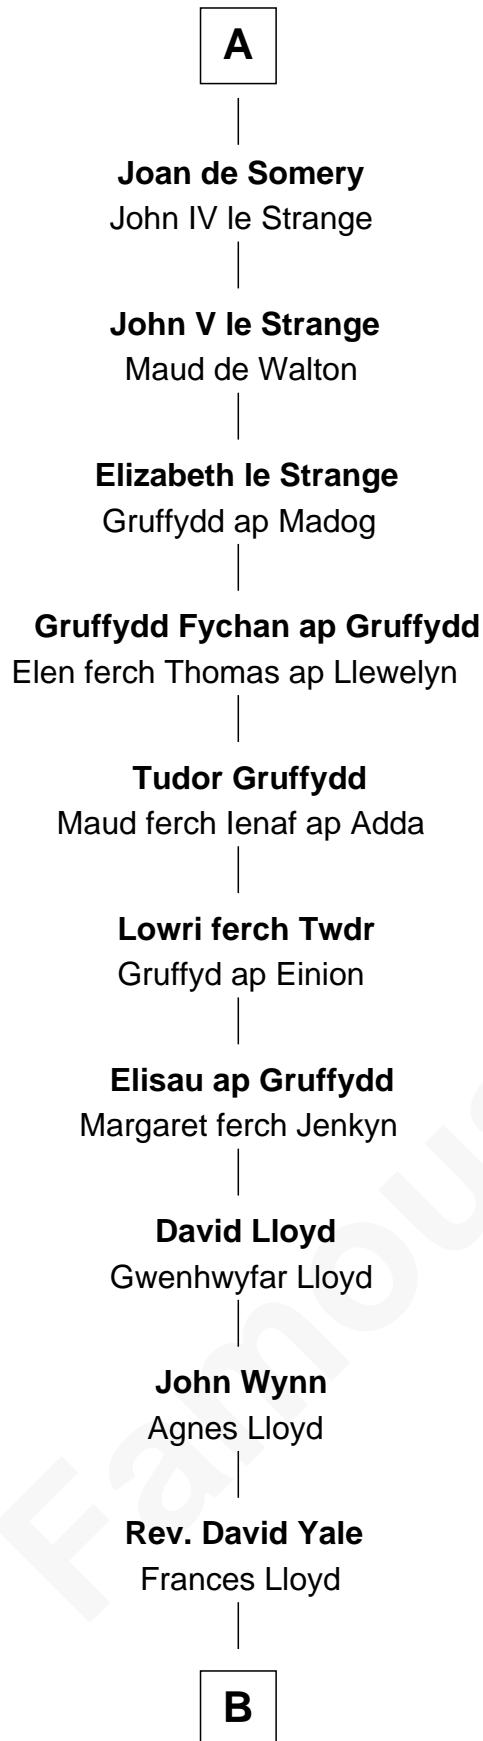

FamousKin.com Relationship Chart of David Yale

(c1613 - 1690) Great Migration Immigrant 1638

7th cousin 11 times removed of

Hugh le Bigod

Magna Carta Surety

B

—
Thomas Yale

Ann Lloyd

—
David Yale

Great Migration Immigrant 1638

FamousKin.com