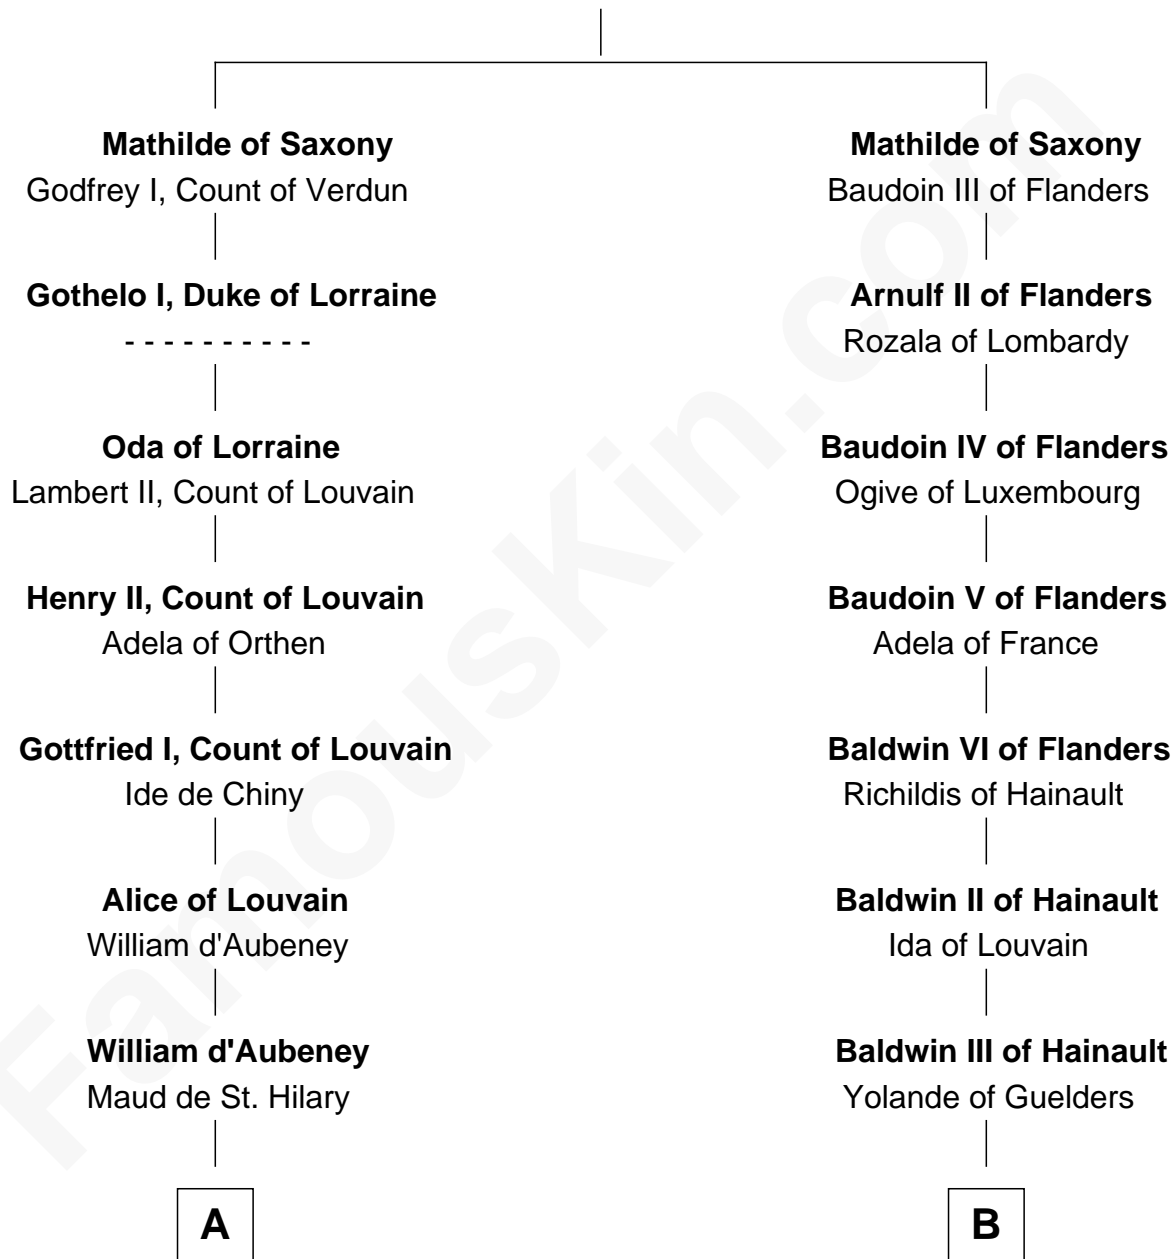

## Relationship Chart of

### David Yale

(c1613 - 1690) Great Migration Immigrant 1638

10th cousin 10 times removed of

**Hugh le Bigod**

*Magna Carta Surety*

**Herman Billung**

**C**

—  
**John Wynn**  
Agnes Lloyd

—  
**Rev. David Yale**  
Frances Lloyd

—  
**Thomas Yale**  
Ann Lloyd

—  
**David Yale**

*Great Migration Immigrant 1638*

FamousKin.com