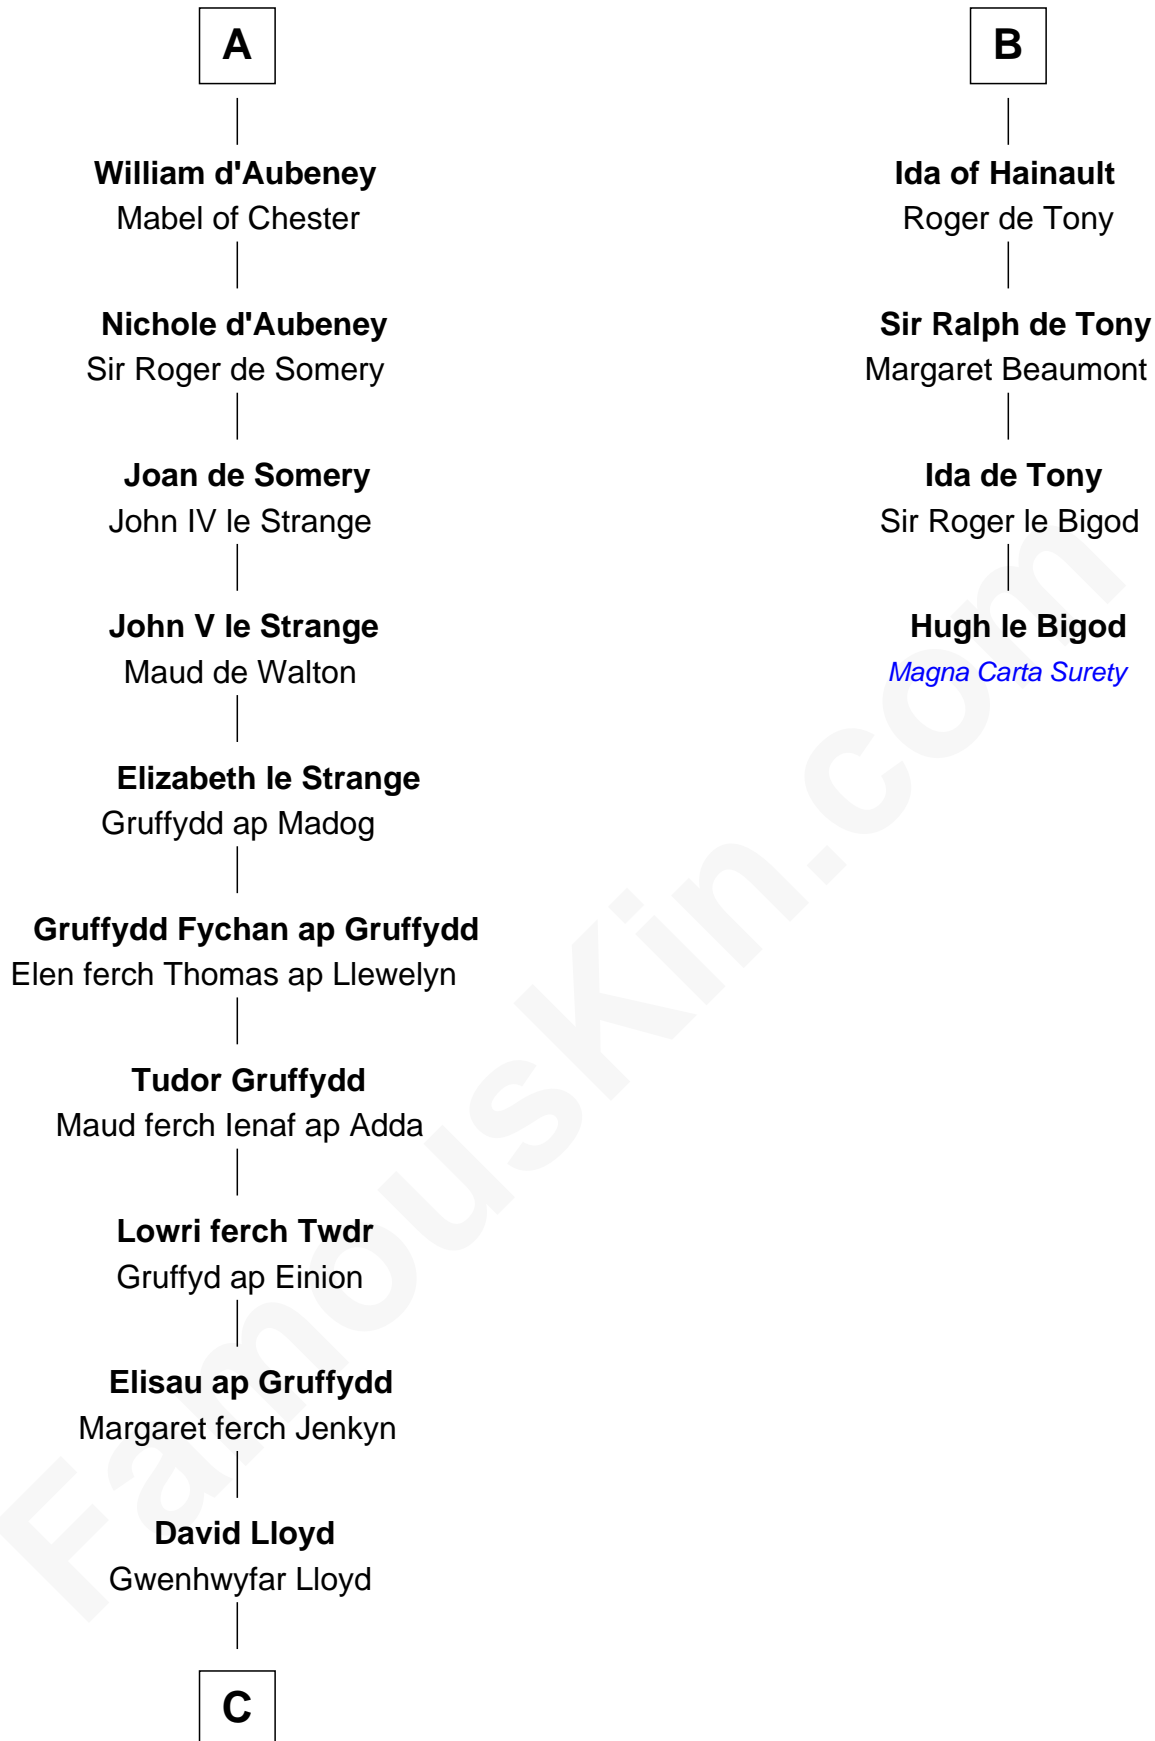

## Relationship Chart of

### David Yale

(c1613 - 1690) Great Migration Immigrant 1638

10th cousin 10 times removed of

**Hugh le Bigod**

*Magna Carta Surety*

**Herman Billung**

**C**

—  
**John Wynn**  
Agnes Lloyd

—  
**Rev. David Yale**  
Frances Lloyd

—  
**Thomas Yale**  
Ann Lloyd

—  
**David Yale**

*Great Migration Immigrant 1638*

FamousKin.com