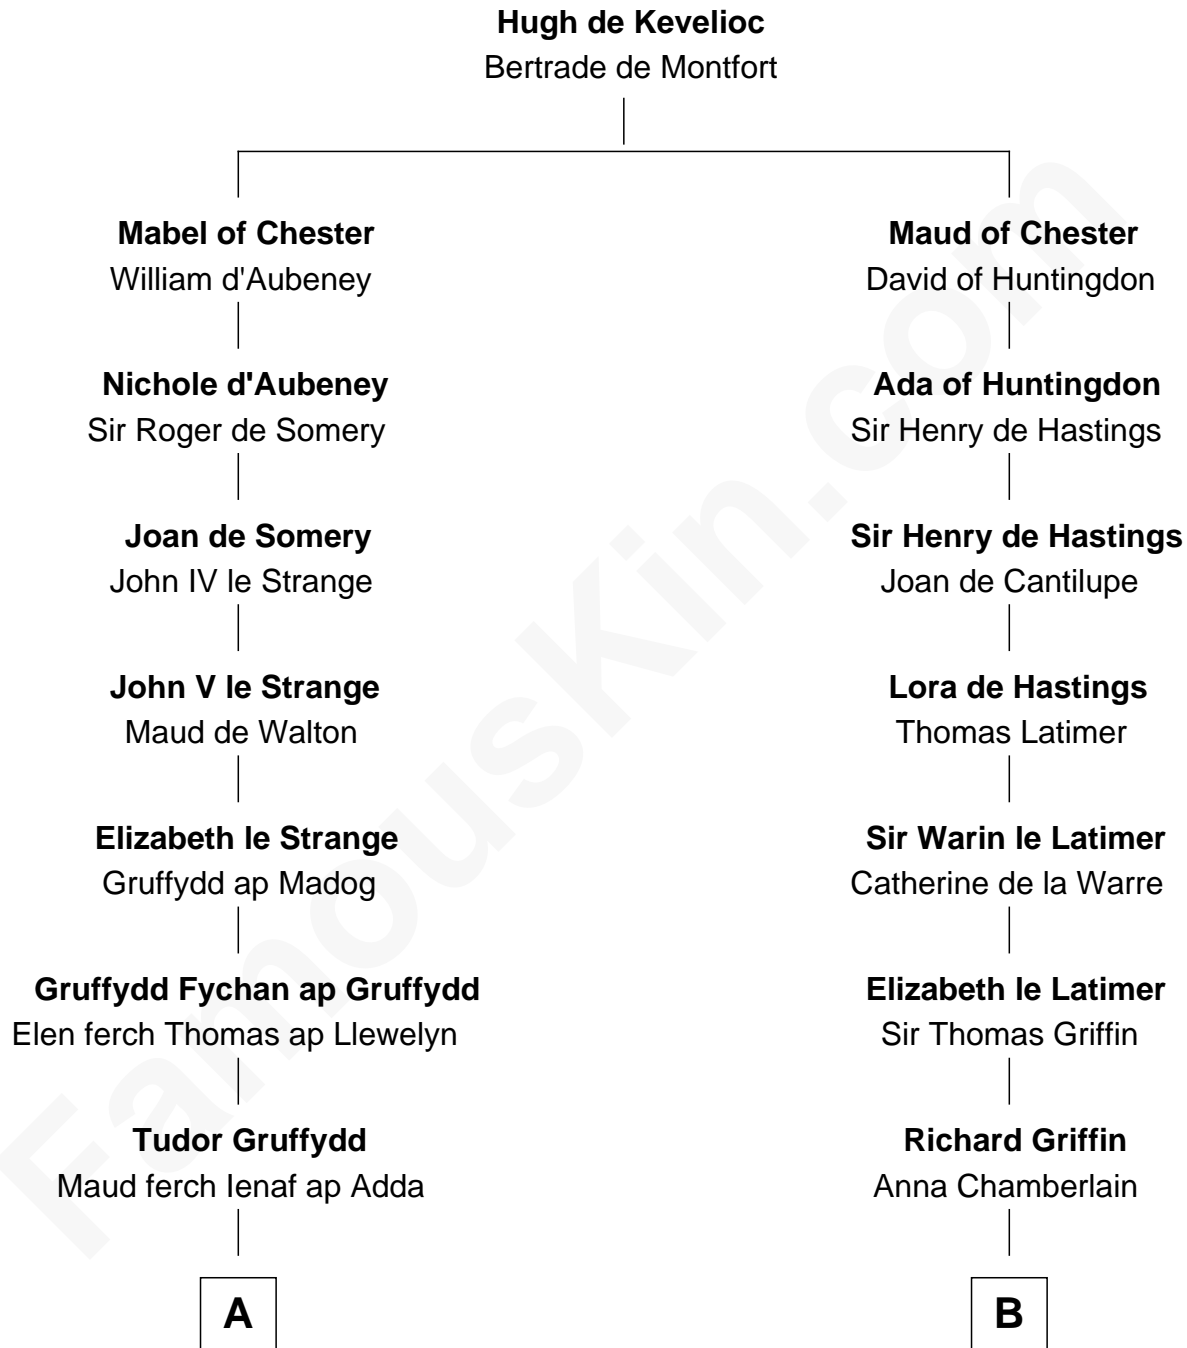

FamousKin.com

Relationship Chart of

David Yale

(c1613 - 1690) Great Migration Immigrant 1638

13th cousin 4 times removed of

James Bowdoin

2nd Governor of Massachusetts

A

Lowri ferch Twdr
Gruffyd ap Einion

Elisau ap Gruffydd
Margaret ferch Jenkyn

David Lloyd
Gwenhwyfar Lloyd

John Wynn
Agnes Lloyd

Rev. David Yale
Frances Lloyd

Thomas Yale
Ann Lloyd

David Yale

Great Migration Immigrant 1638