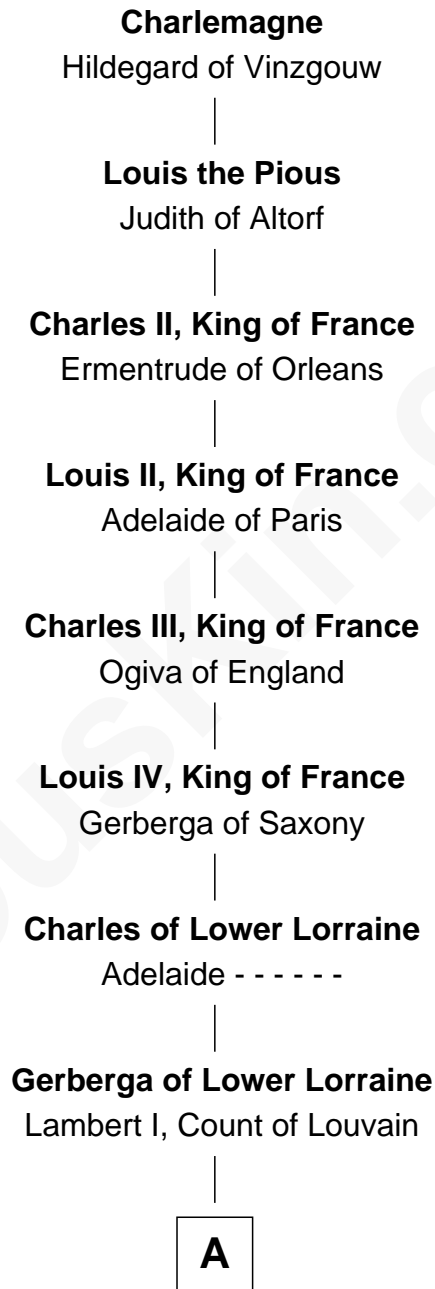

FamousKin.com Relationship Chart of

David Yale

(c1613 - 1690) *Great Migration Immigrant 1638*

24th Great-grandson of

Charlemagne

King of the Franks

A

Lambert II, Count of Louvain

Oda of Lorraine

Henry II, Count of Louvain

Adela of Orthen

Gottfried I, Count of Louvain

Ide de Chiny

Alice of Louvain

William d'Aubenev

William d'Aubenev