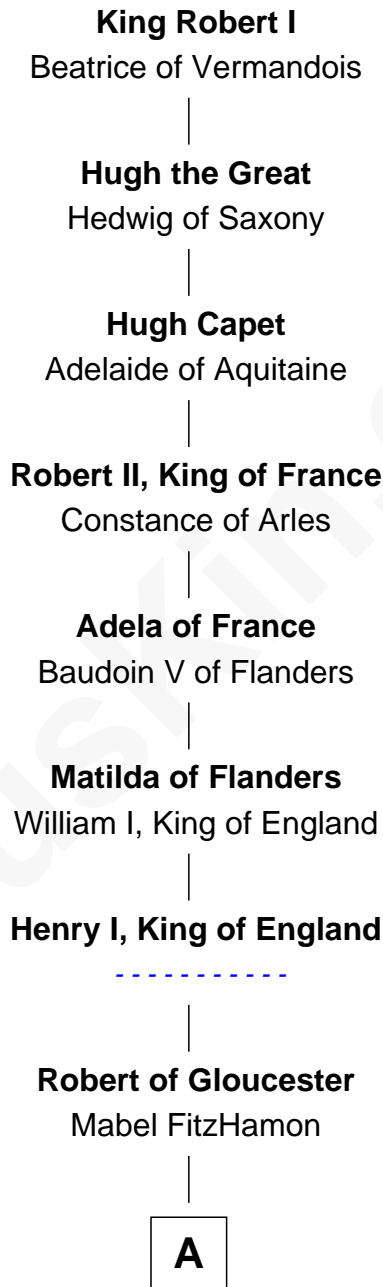

FamousKin.com Relationship Chart of David Yale

(c1613 - 1690) Great Migration Immigrant 1638

21st Great-grandson of

King Robert I
King of France

A

Maud of Gloucester
Sir Ranulf de Gernons

Hugh de Kevelioc
Bertrade de Montfort

Mabel of Chester
William d'Aubeney

Nichole d'Aubeney
Sir Roger de Somery

Joan de Somery
John IV le Strange

John V le Strange
Maud de Walton

Elizabeth le Strange
Gruffydd ap Madog

Gruffydd Fychan ap Gruffydd
Elen ferch Thomas ap Llewelyn

Tudor Gruffydd
Maud ferch Ienaf ap Adda

Lowri ferch Twdr
Gruffyd ap Einion

B

B

—
Elisau ap Gruffydd
Margaret ferch Jenkyn

—
David Lloyd
Gwenhwyfar Lloyd

—
John Wynn
Agnes Lloyd

—
Rev. David Yale
Frances Lloyd

—
Thomas Yale
Ann Lloyd

—
David Yale
Great Migration Immigrant 1638