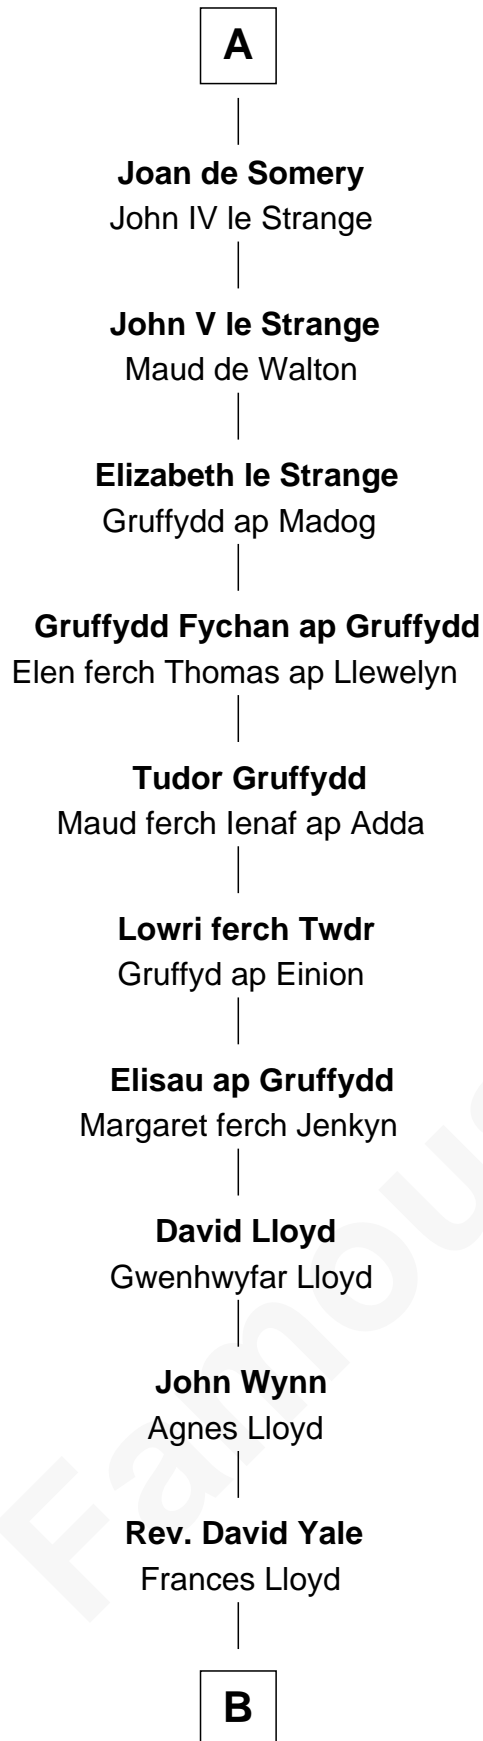

## Relationship Chart of

### David Yale

(c1613 - 1690) Great Migration Immigrant 1638

5th cousin 13 times removed of

**William d'Aubeny**  
Magna Carta Surety

**Robert I of Normandy**  
Herleve of Falaise

**William I, King of England**  
Matilda of Flanders

**Nichole d'Aubeny**  
Sir Roger de Somery

**A**

**Adelaide of Normandy**  
Lambert II of Lens

**Judith of Lens**  
Waltheof II of Northumbria

**Maud of Northumberland**  
Simon I de St. Liz

**Maud de St. Liz**  
Robert Fitzrichard

**Maud Fitzrobert**  
William de Aubeny

**William d'Aubeny**  
Magna Carta Surety

**B**

—  
**Thomas Yale**

Ann Lloyd

—  
**David Yale**

*Great Migration Immigrant 1638*

FamousKin.com