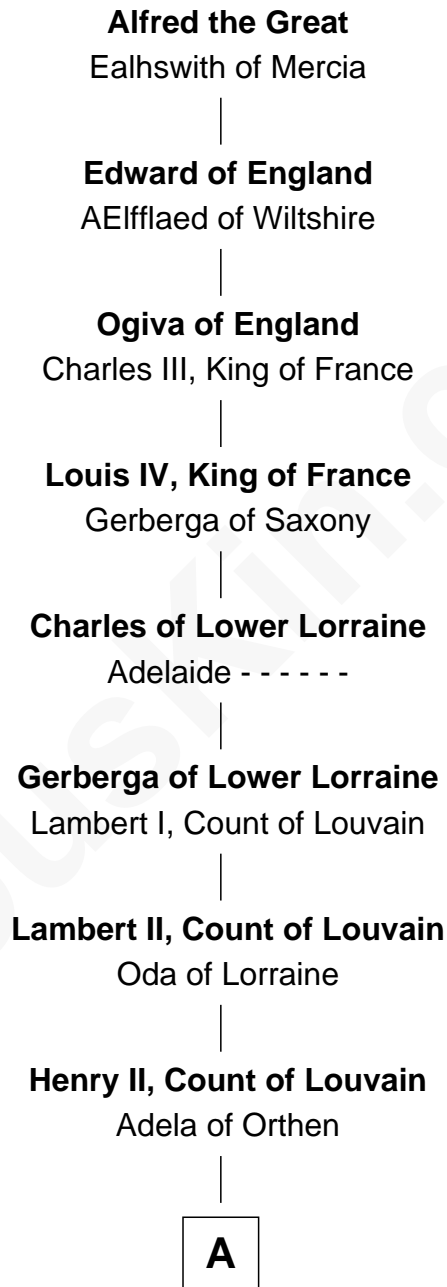

FamousKin.com

Relationship Chart of

David Yale

(c1613 - 1690) Great Migration Immigrant 1638

22nd Great-grandson of

Alfred the Great
King of the Anglo-Saxons

A

Gottfried I, Count of Louvain

Ide de Chiny

Alice of Louvain

William d'Aubeney

William d'Aubeney

Maud de St. Hilary

William d'Aubeney

Mabel of Chester

Nichole d'Aubeney

Elen ferch Thomas ap Llewelyn

Tudor Gruffydd

Maud ferch Ienaf ap Adda

B

B

Lowri ferch Twdr

Gruffyd ap Einion

Elisau ap Gruffydd

Ann Lloyd

David Yale

Great Migration Immigrant 1638