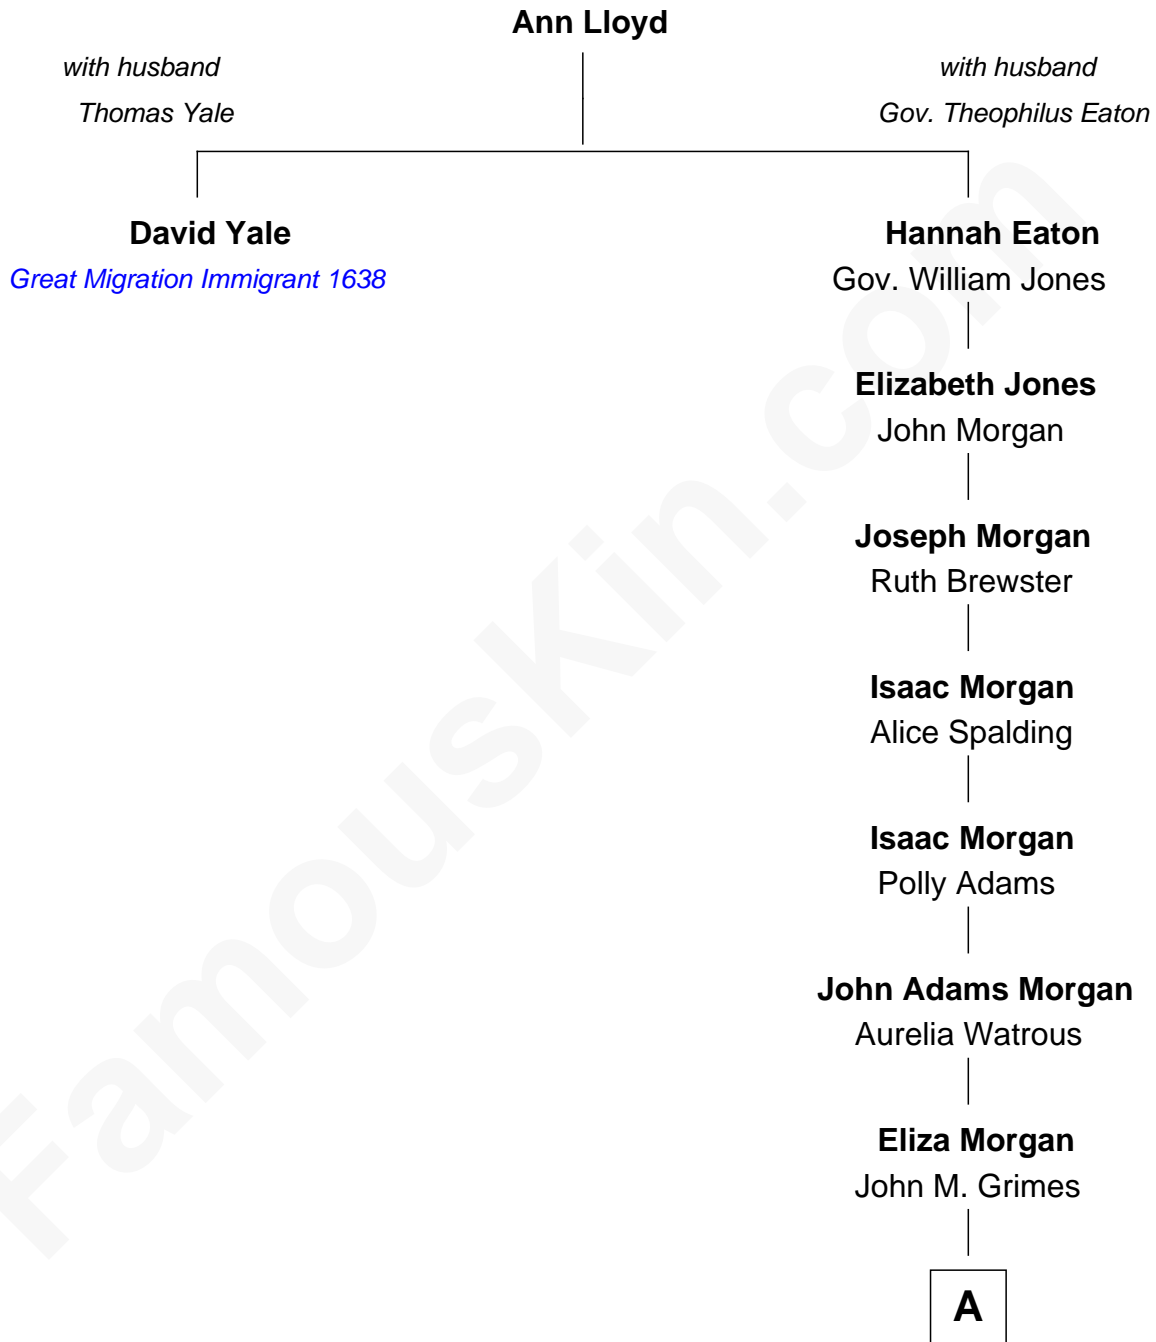

FamousKin.com Relationship Chart of

David Yale

(c1613 - 1690) *Great Migration Immigrant 1638*

9th great-granduncle of

Linda Hamilton

TV and Movie Actress

A

Aurelia Morgan Grimes

Stephen P. Holt

Taylor Holt

Frances Kyle

Dr. Richard Huckstep Holt

Mildred Alberta Derby

Barbara Kyle Holt

Dr. Carroll Stanford Hamilton

Linda Hamilton