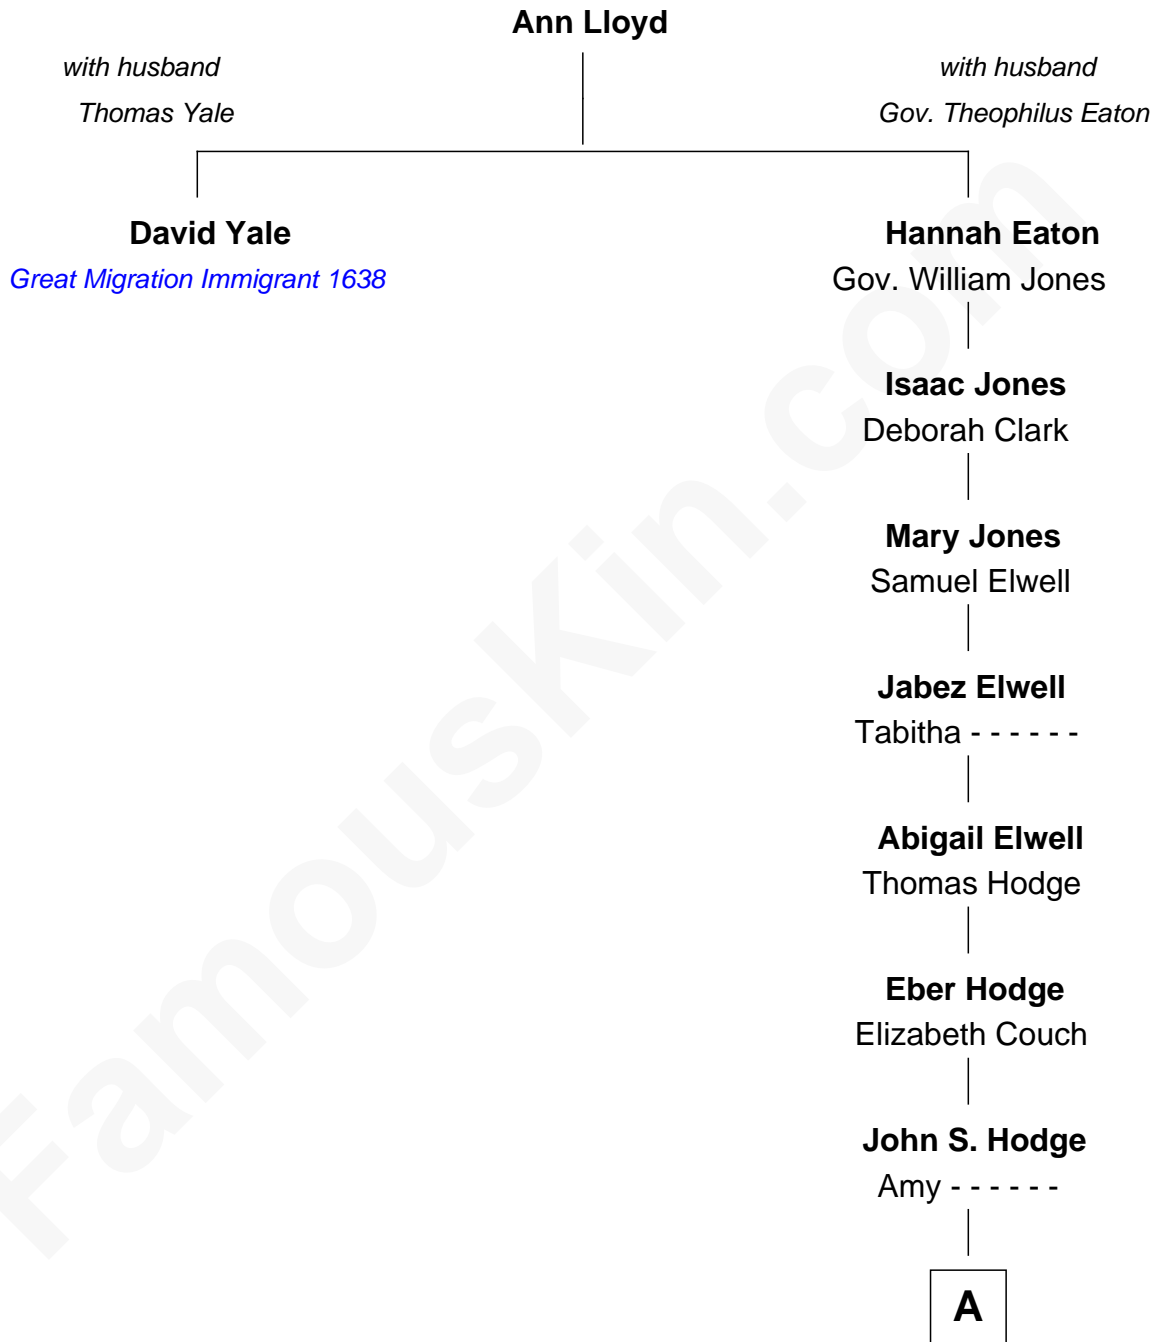

## Relationship Chart of

### David Yale

(c1613 - 1690) *Great Migration Immigrant 1638*

10th great-granduncle of

**Sarah Jessica Parker**

*TV and Movie Actress*

**A**

|  
**John Eber Hodge**

Mary Stewart