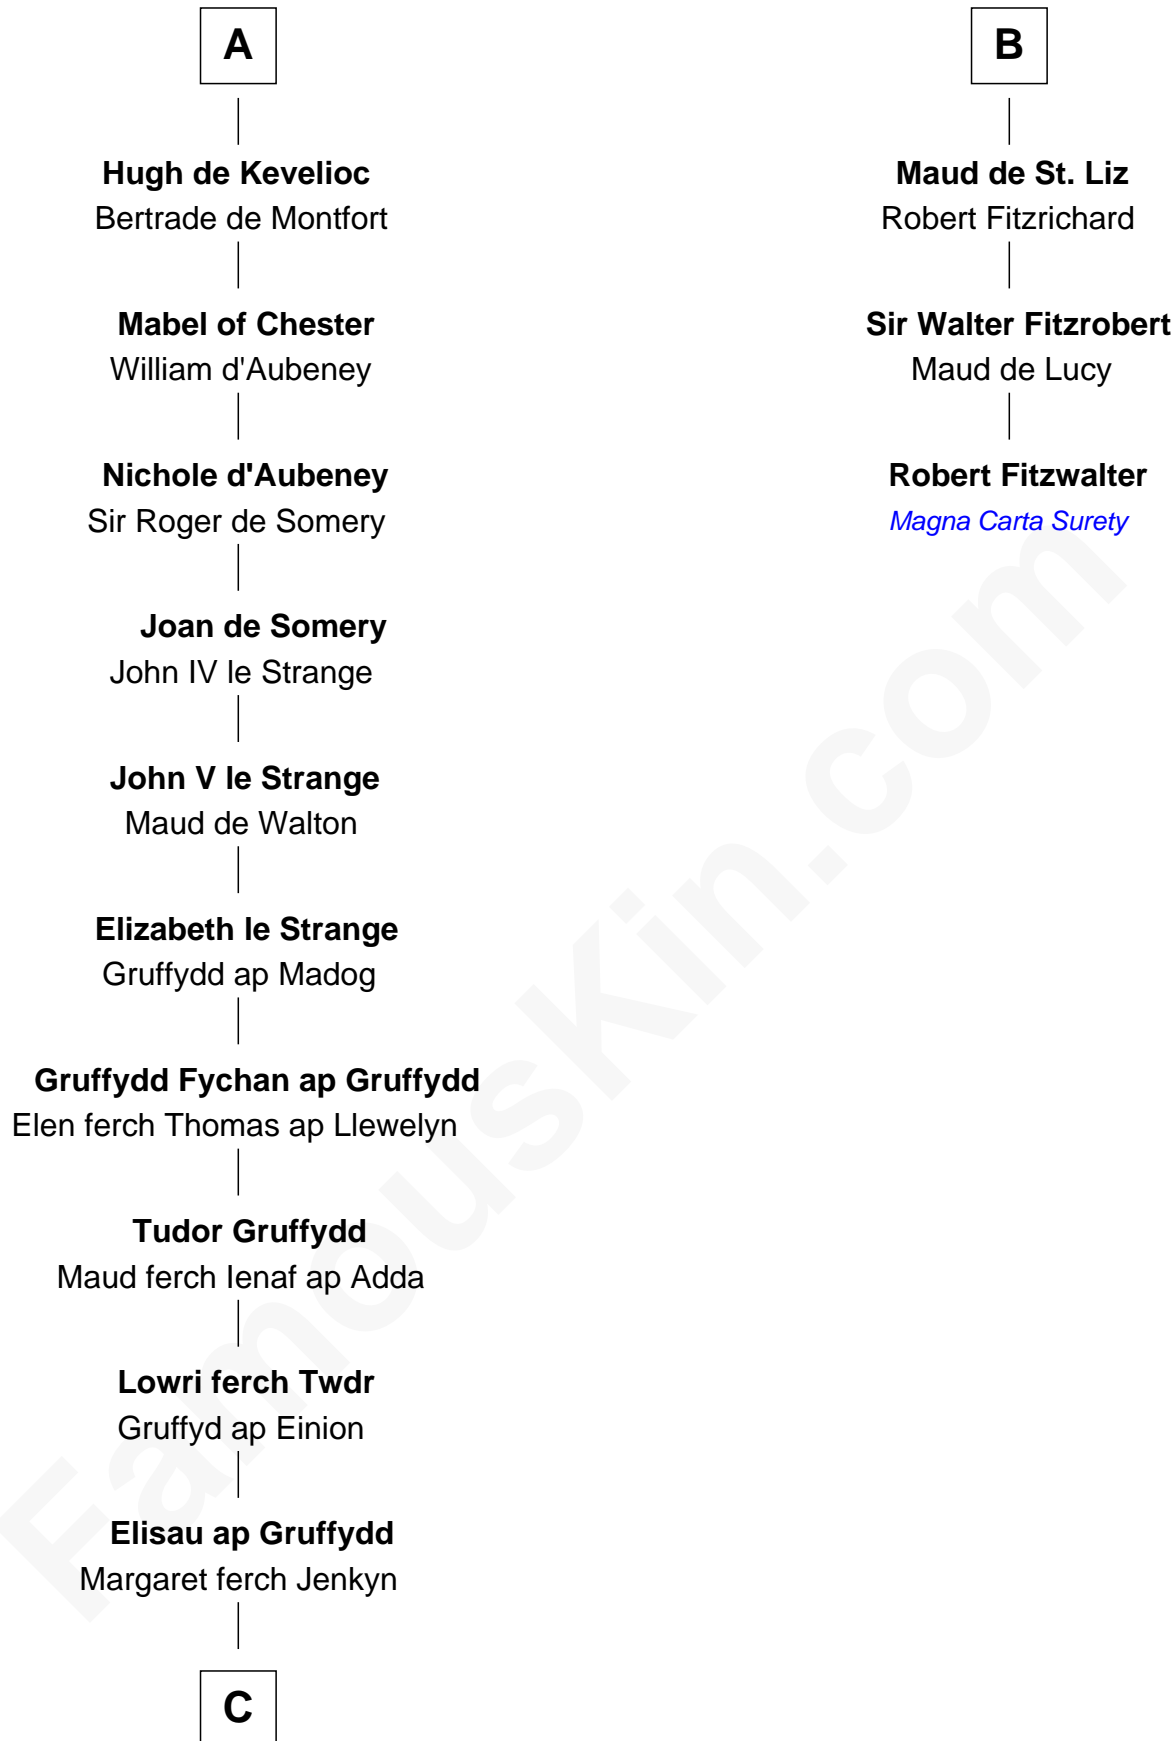

FamousKin.com

Relationship Chart of

David Yale

(c1613 - 1690) Great Migration Immigrant 1638

9th cousin 12 times removed of

Robert Fitzwalter
Magna Carta Surety

C

—
David Lloyd
Gwenhwyfar Lloyd

—
John Wynn
Agnes Lloyd

—
Rev. David Yale
Frances Lloyd

—
Thomas Yale
Ann Lloyd

—
David Yale
Great Migration Immigrant 1638

FamousKin.com