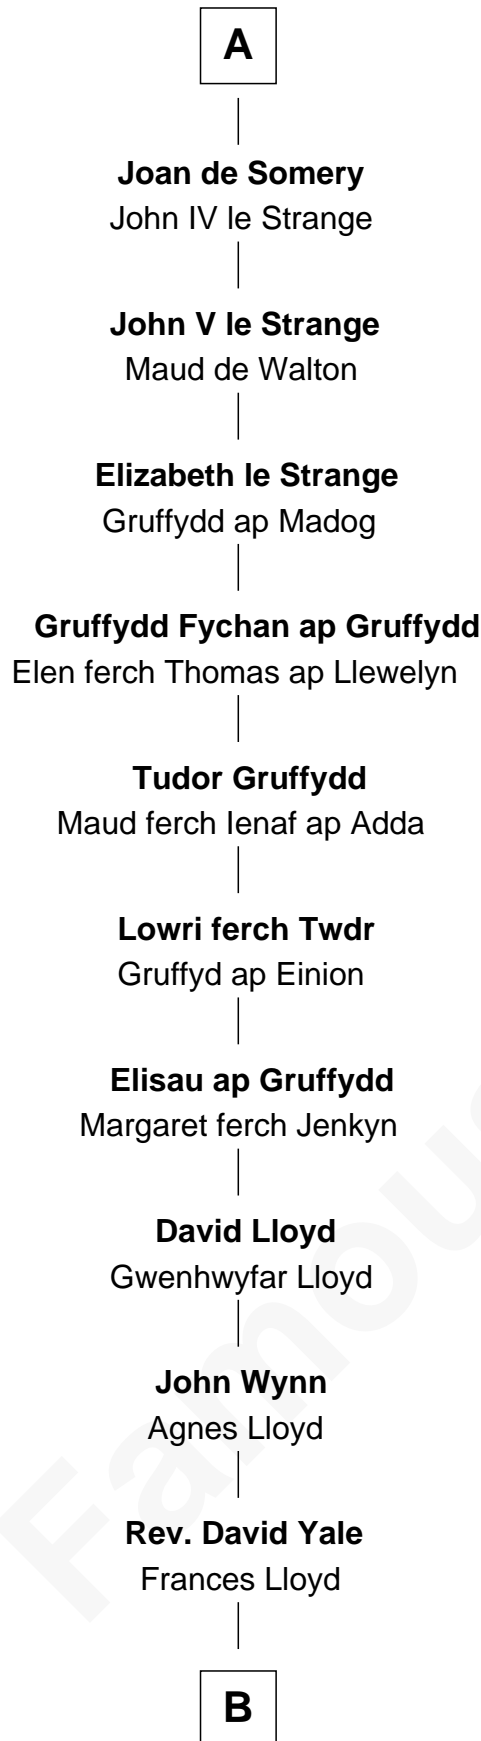

## Relationship Chart of

### David Yale

(c1613 - 1690) Great Migration Immigrant 1638

5th cousin 13 times removed of

**Robert Fitzwalter**  
Magna Carta Surety

**Robert I of Normandy**  
Herleve of Falaise

**William I, King of England**  
Matilda of Flanders

**Nichole d'Aubeny**  
Sir Roger de Somery

**A**

**Adelaide of Normandy**  
Lambert II of Lens

**Judith of Lens**  
Waltheof II of Northumbria

**Maud of Northumberland**  
Simon I de St. Liz

**Maud de St. Liz**  
Robert Fitzrichard

**Sir Walter Fitzrobert**  
Maud de Lucy

**Robert Fitzwalter**  
*Magna Carta Surety*

**B**

—  
**Thomas Yale**

Ann Lloyd

—  
**David Yale**

*Great Migration Immigrant 1638*

FamousKin.com