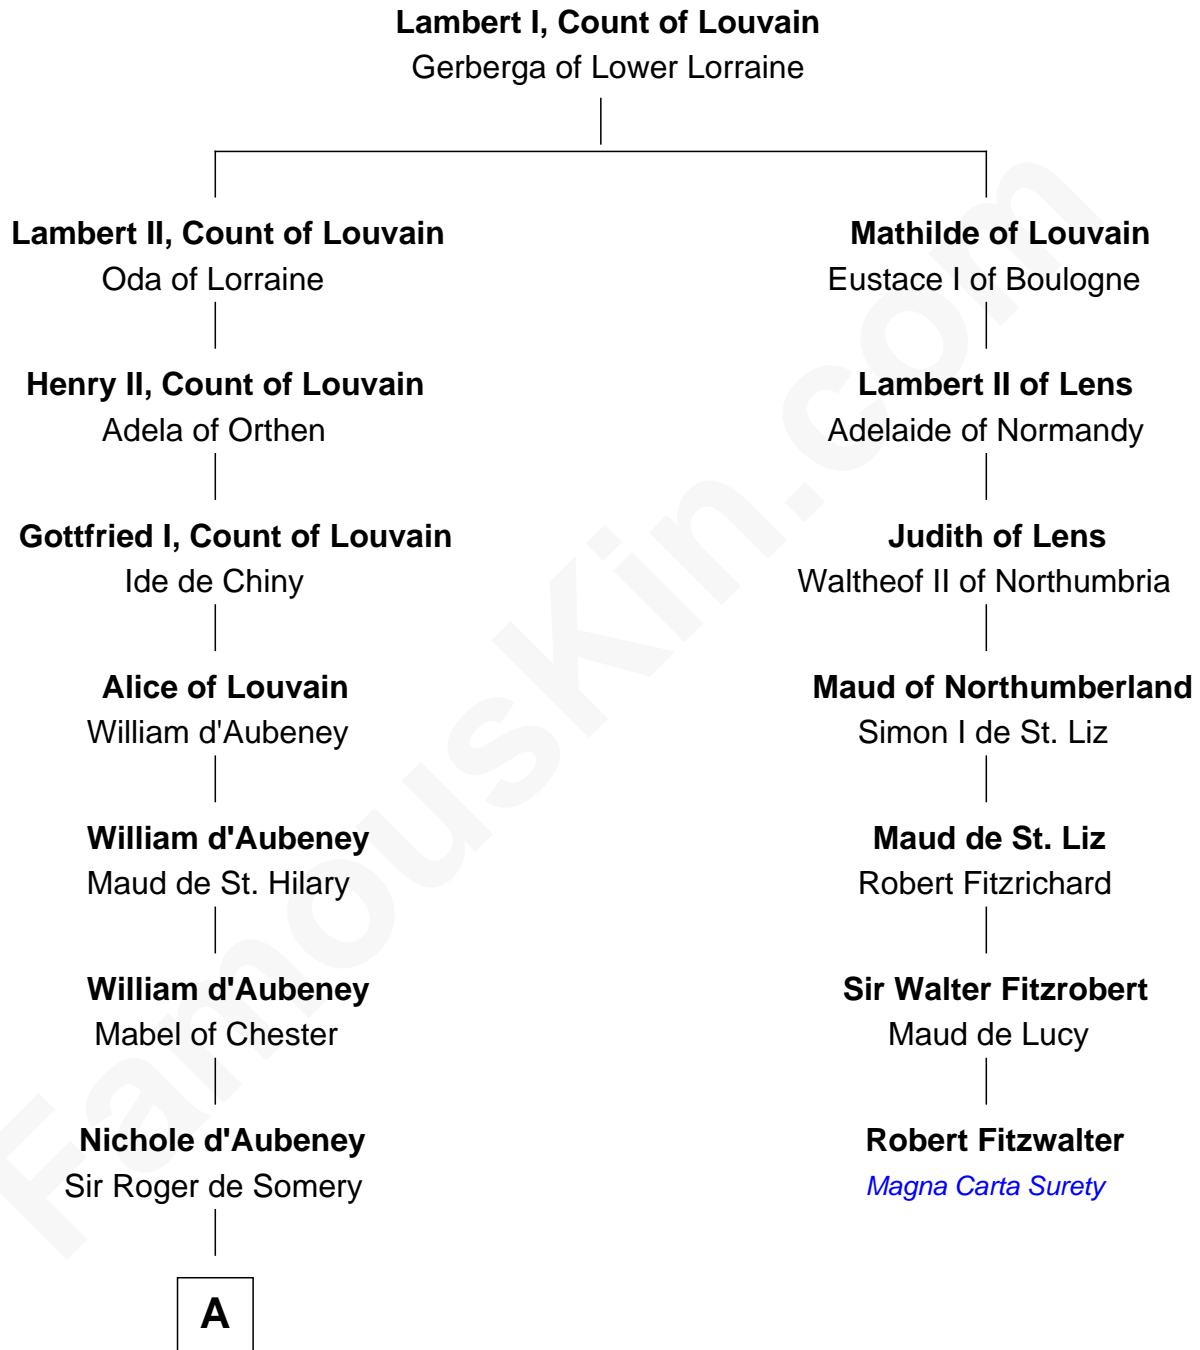

FamousKin.com

Relationship Chart of

David Yale

(c1613 - 1690) Great Migration Immigrant 1638

6th cousin 12 times removed of

Robert Fitzwalter
Magna Carta Surety

B

—
Thomas Yale

Ann Lloyd

—
David Yale

Great Migration Immigrant 1638

FamousKin.com