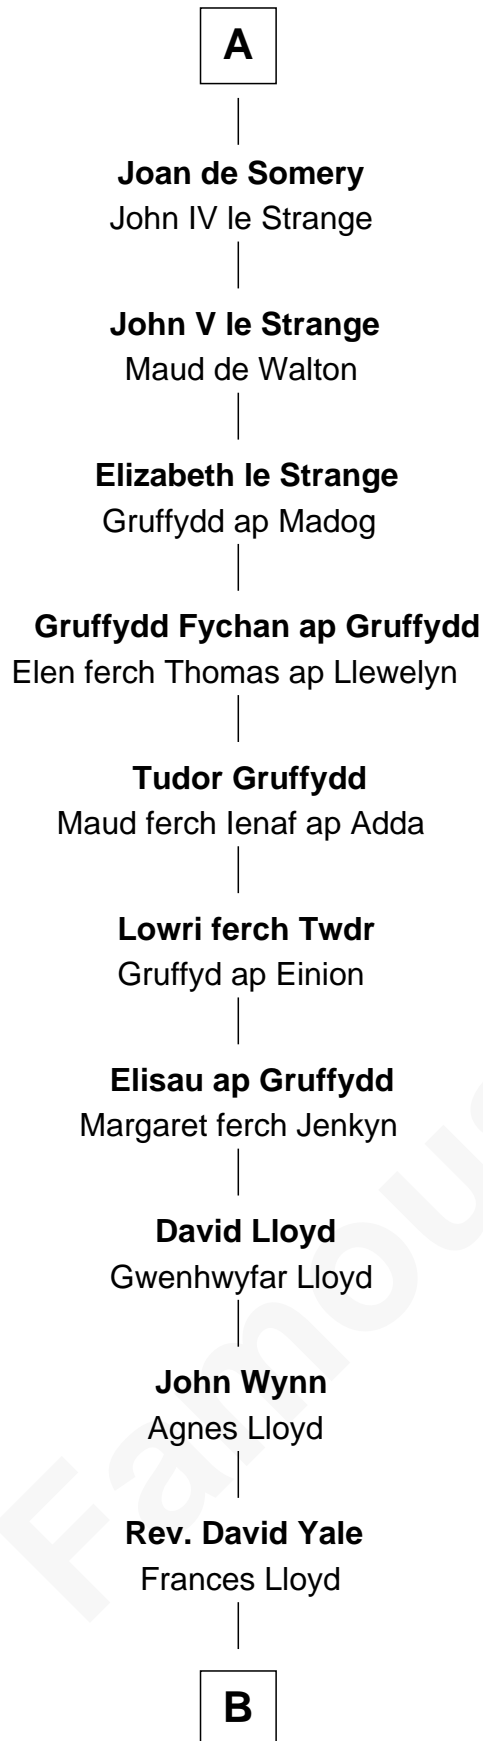

FamousKin.com

Relationship Chart of

David Yale

(c1613 - 1690) Great Migration Immigrant 1638

6th cousin 12 times removed of

Robert Fitzwalter
Magna Carta Surety

B

—
Thomas Yale

Ann Lloyd

—
David Yale

Great Migration Immigrant 1638

FamousKin.com