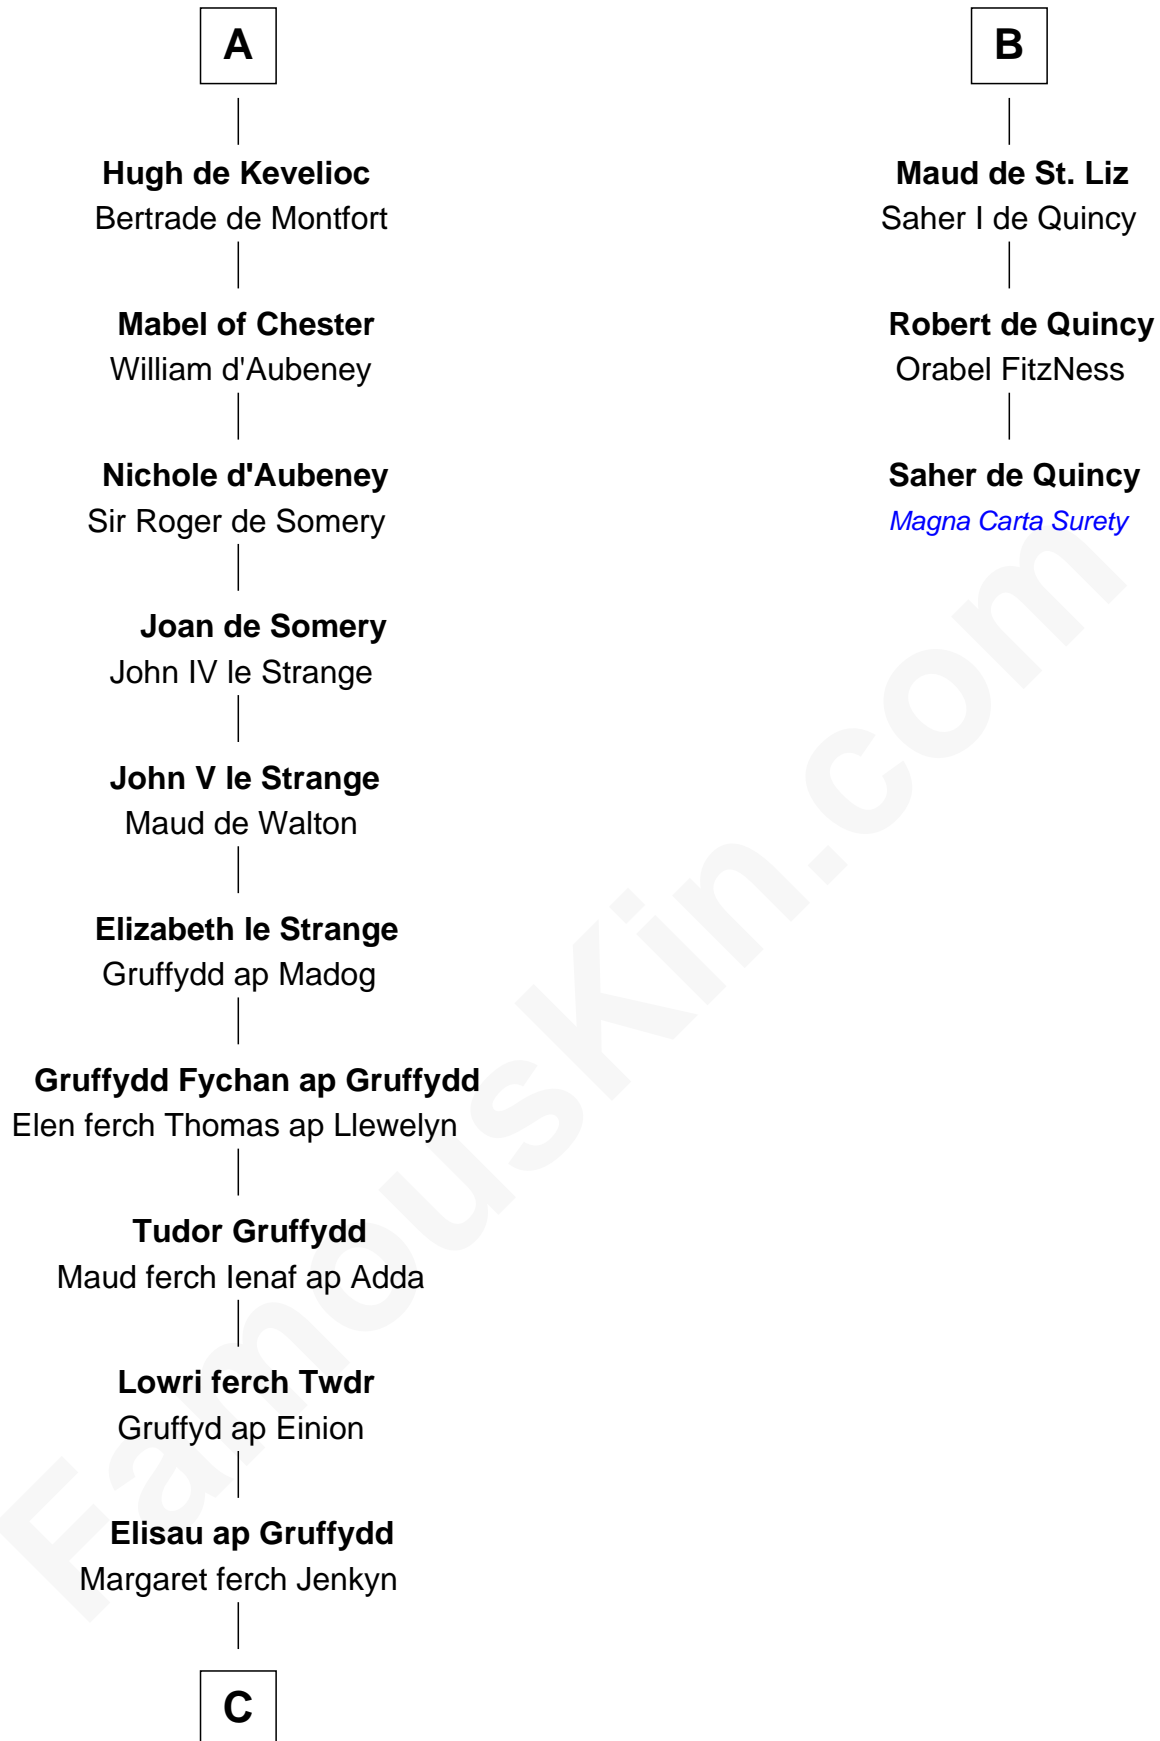

# FamousKin.com Relationship Chart of David Yale

(c1613 - 1690) Great Migration Immigrant 1638

9th cousin 12 times removed of

**Saher de Quincy**  
Magna Carta Surety

**C**

—  
**David Lloyd**  
Gwenhwyfar Lloyd

—  
**John Wynn**  
Agnes Lloyd

—  
**Rev. David Yale**  
Frances Lloyd

—  
**Thomas Yale**  
Ann Lloyd

—  
**David Yale**  
*Great Migration Immigrant 1638*

FamousKin.com