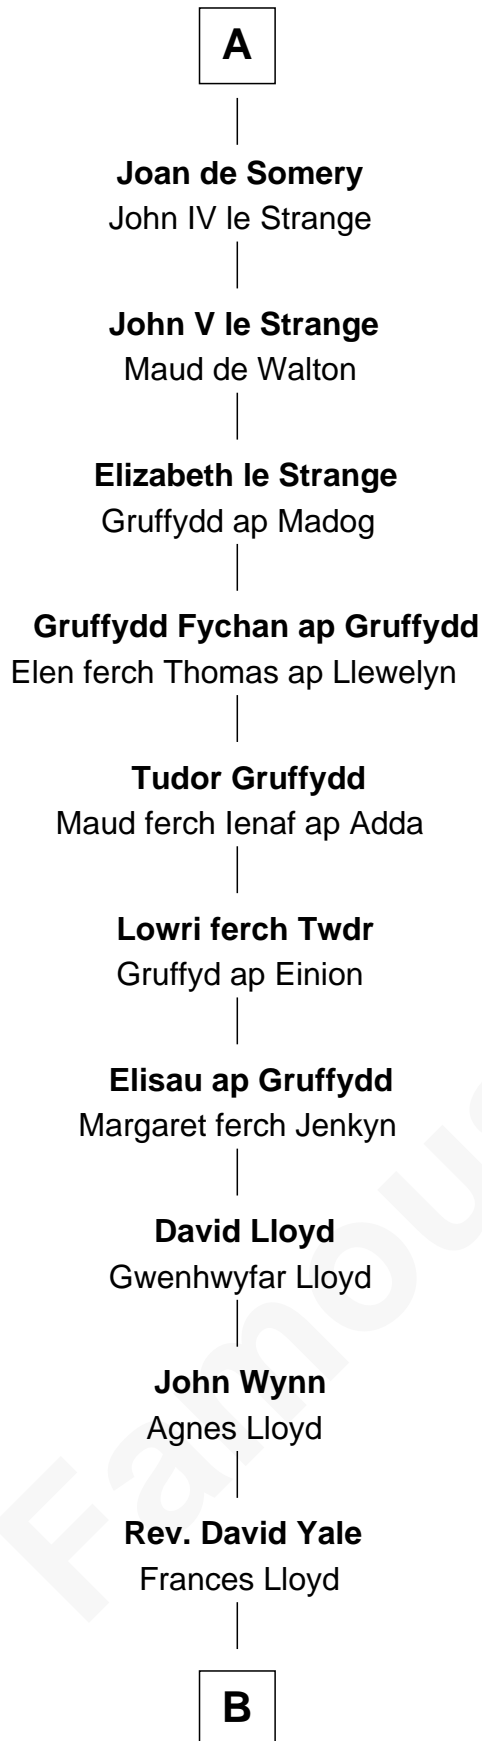

## Relationship Chart of

### David Yale

(c1613 - 1690) Great Migration Immigrant 1638

5th cousin 13 times removed of

**Saher de Quincy**  
Magna Carta Surety

**Robert I of Normandy**  
Herleve of Falaise

**William I, King of England**  
Matilda of Flanders

**Nichole d'Aubeny**  
Sir Roger de Somery

**A**

**Adelaide of Normandy**  
Lambert II of Lens

**Judith of Lens**  
Waltheof II of Northumbria

**Maud of Northumberland**  
Simon I de St. Liz

**Maud de St. Liz**  
Saher I de Quincy

**Robert de Quincy**  
Orabel FitzNess

**Saher de Quincy**  
*Magna Carta Surety*

**B**

—  
**Thomas Yale**

Ann Lloyd

—  
**David Yale**

*Great Migration Immigrant 1638*

FamousKin.com