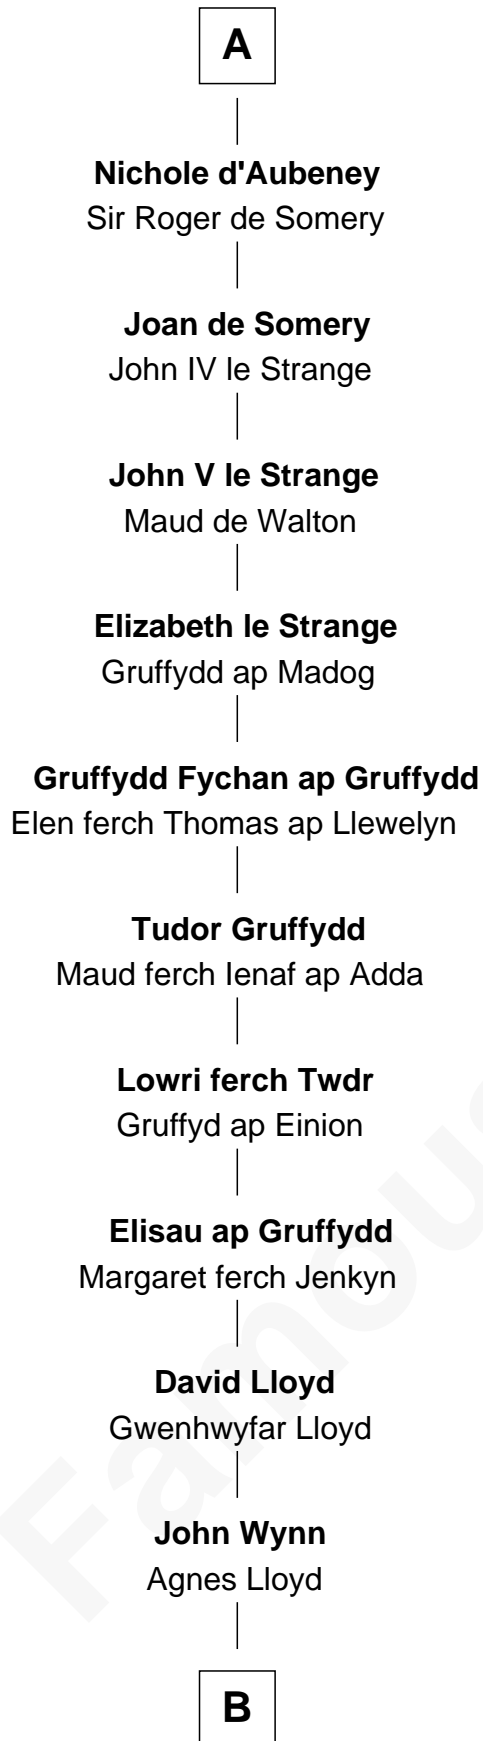

FamousKin.com

Relationship Chart of

David Yale

(c1613 - 1690) Great Migration Immigrant 1638

2nd cousin 17 times removed of

King Louis VI
King of France

Robert II, King of France
Constance of Arles

B

—
Rev. David Yale
Frances Lloyd

—
Thomas Yale
Ann Lloyd

—
David Yale

Great Migration Immigrant 1638

FamousKin.com