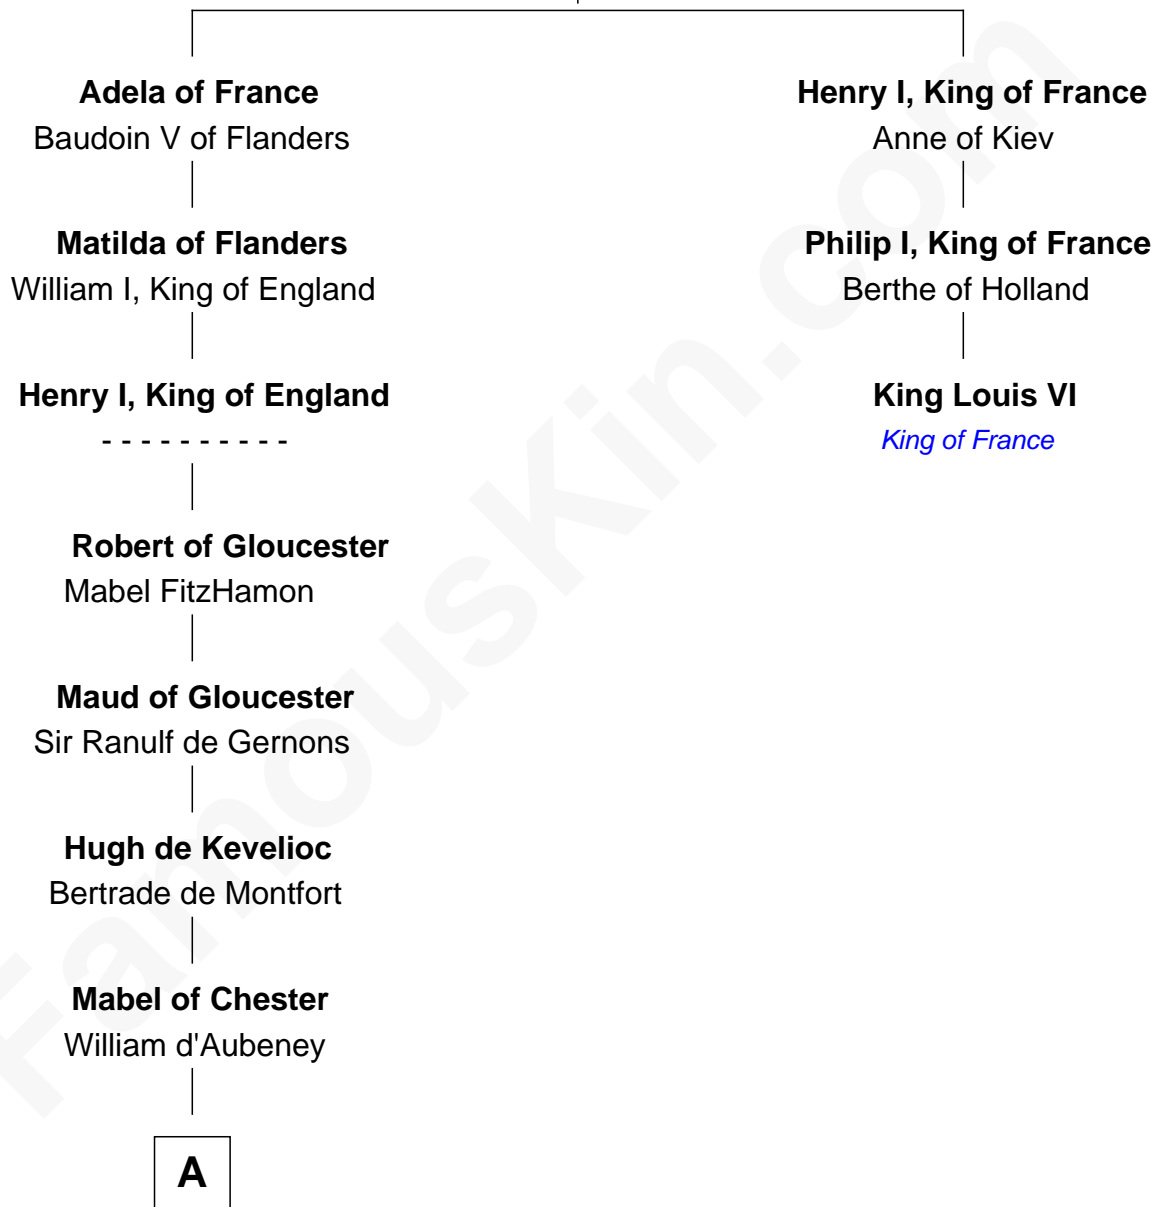

FamousKin.com

Relationship Chart of

David Yale

(c1613 - 1690) Great Migration Immigrant 1638

2nd cousin 17 times removed of

King Louis VI
King of France

Robert II, King of France
Constance of Arles

B

—
Rev. David Yale
Frances Lloyd

—
Thomas Yale
Ann Lloyd

—
David Yale

Great Migration Immigrant 1638

FamousKin.com