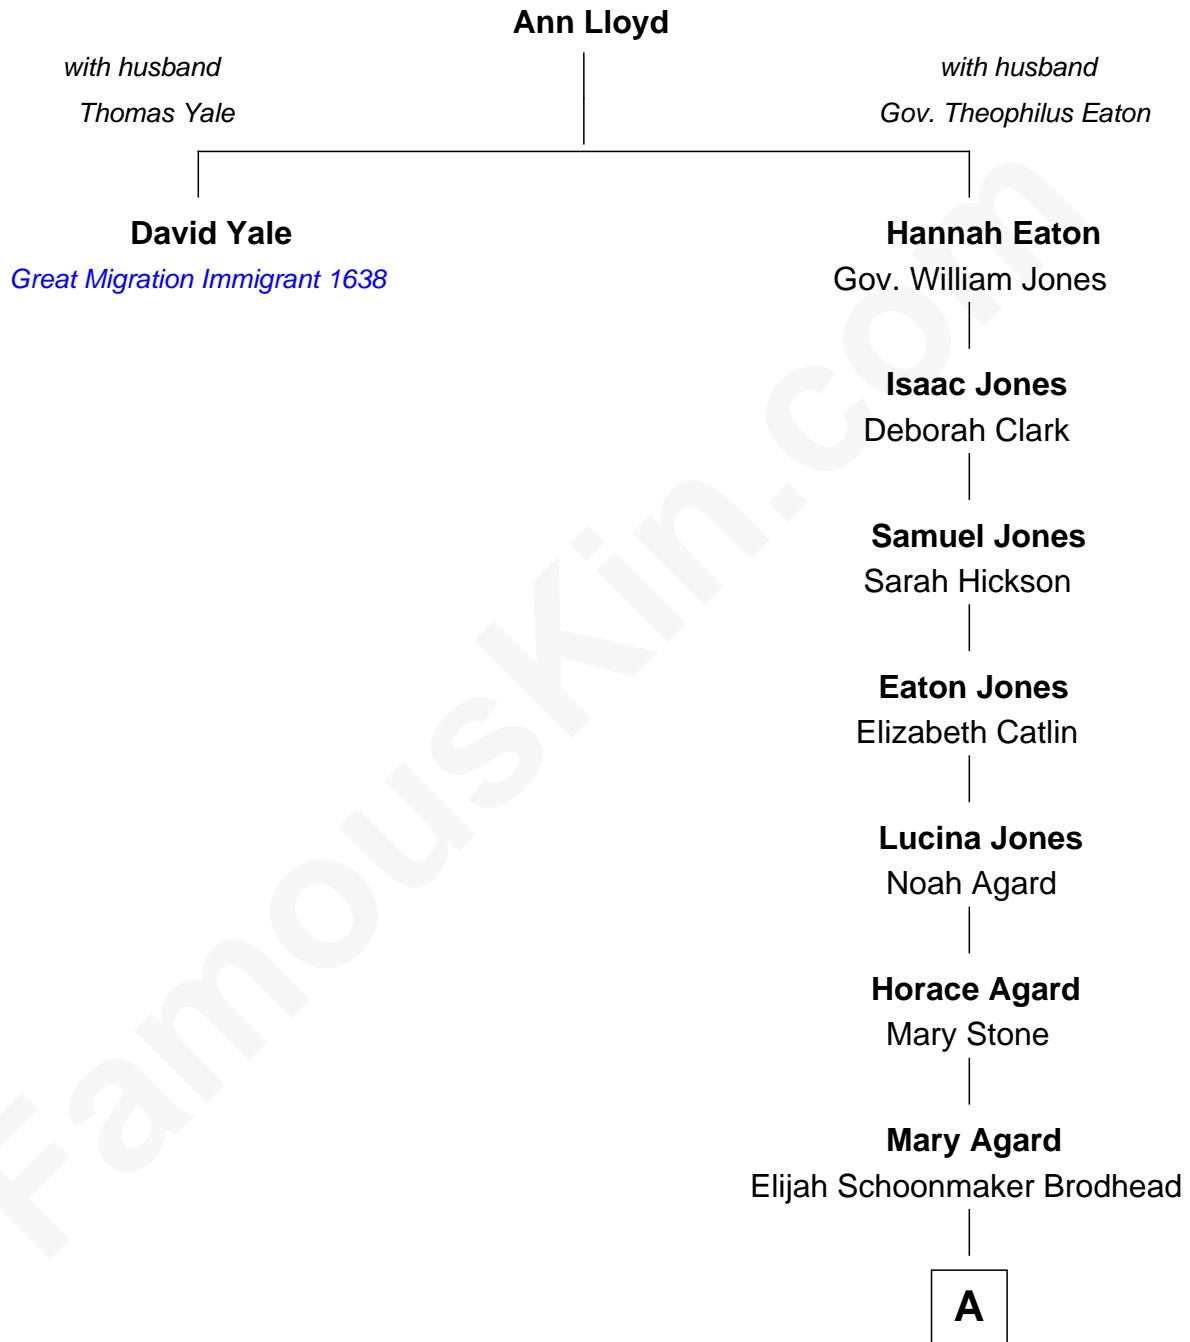

FamousKin.com Relationship Chart of

David Yale

(c1613 - 1690) *Great Migration Immigrant 1638*

7th great-granduncle of

Henry A. Wallace

33rd U.S. Vice-President

A

John Avery Brodhead

Mary Ann Matilda White

Carrie May Brodhead

Henry Cantwell Wallace

Henry A. Wallace

33rd U.S. Vice-President

FamousKin.com