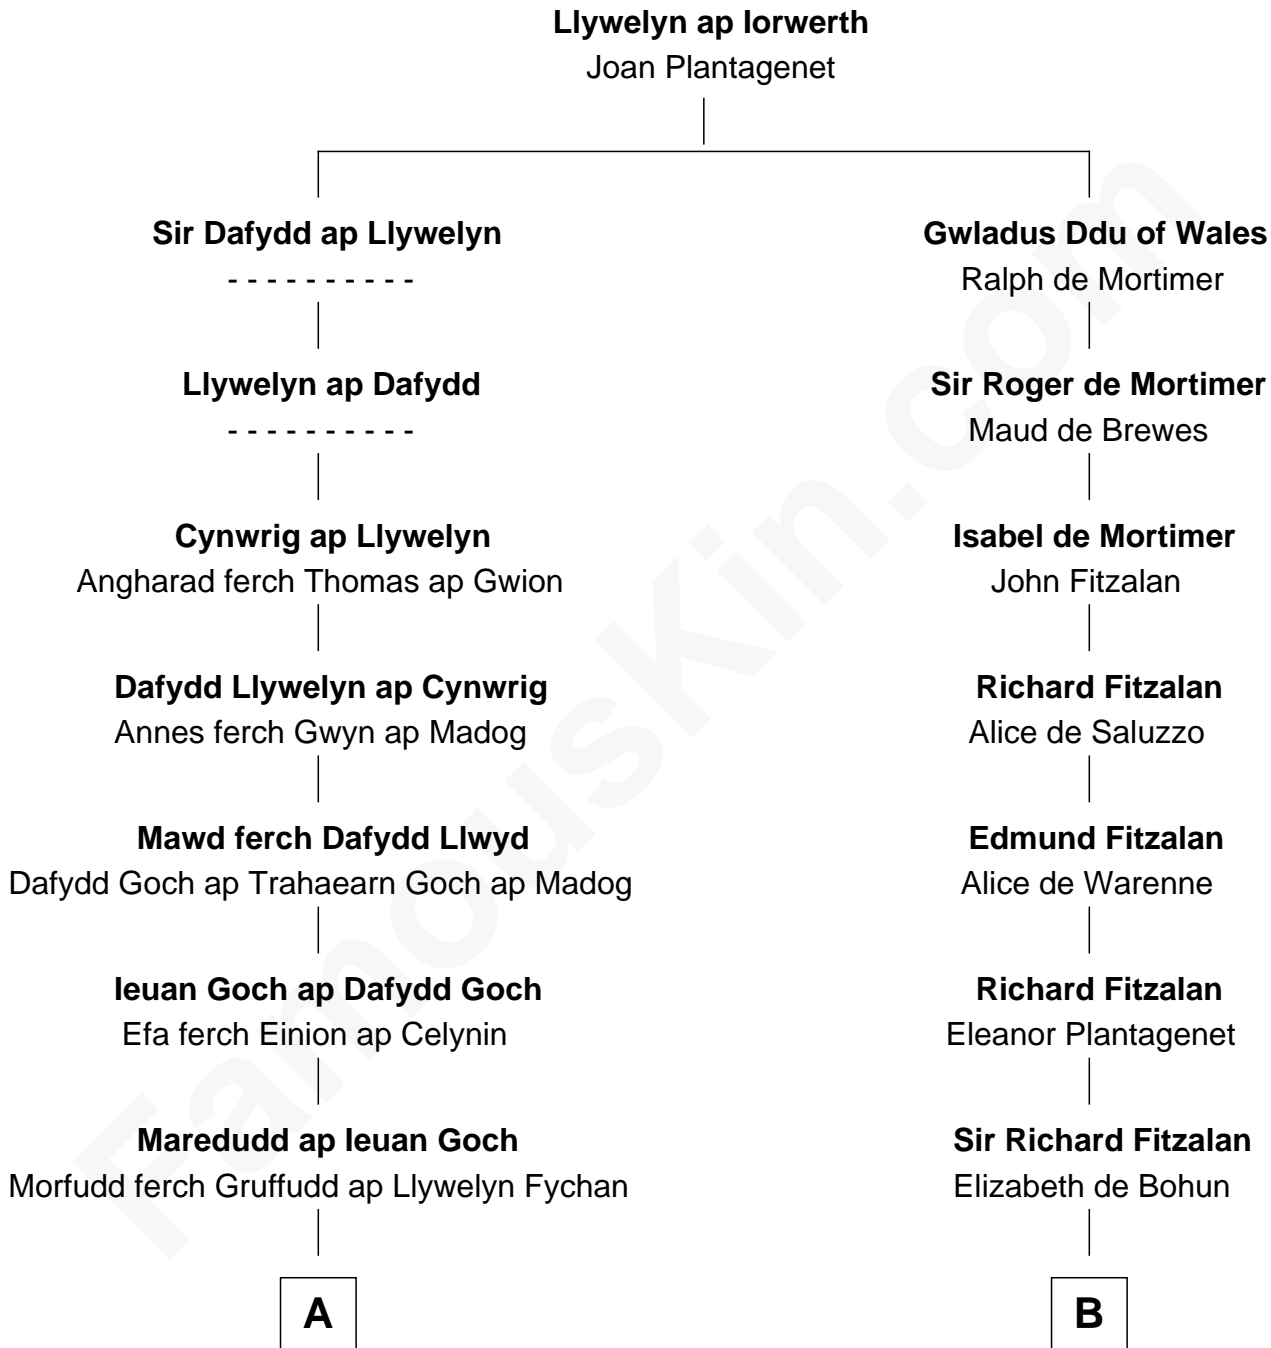

FamousKin.com Relationship Chart of David Yale

(c1613 - 1690) Great Migration Immigrant 1638

15th cousin 5 times removed of

Thomas Jefferson

3rd U.S. President and Signer of the Declaration of Independence

A

Lleucu ferch Maredudd

Gruffudd ap Cynwrig ap Bleddyn Llwyd

Dafydd Llwyd ap Gruffudd

Gwen ferch Gruffudd Goch ap Ieuan

Dyddgu ferch Dafydd Llwyd

Llywelyn ap Gruffudd Llwyd ap Robin

Maredudd Llwyd ap Llywelyn

Thomas Yale

David Yale

Great Migration Immigrant 1638

B

Elizabeth Fitzalan

Sir Thomas Mowbray

Margaret Mowbray

Sir Robert Howard