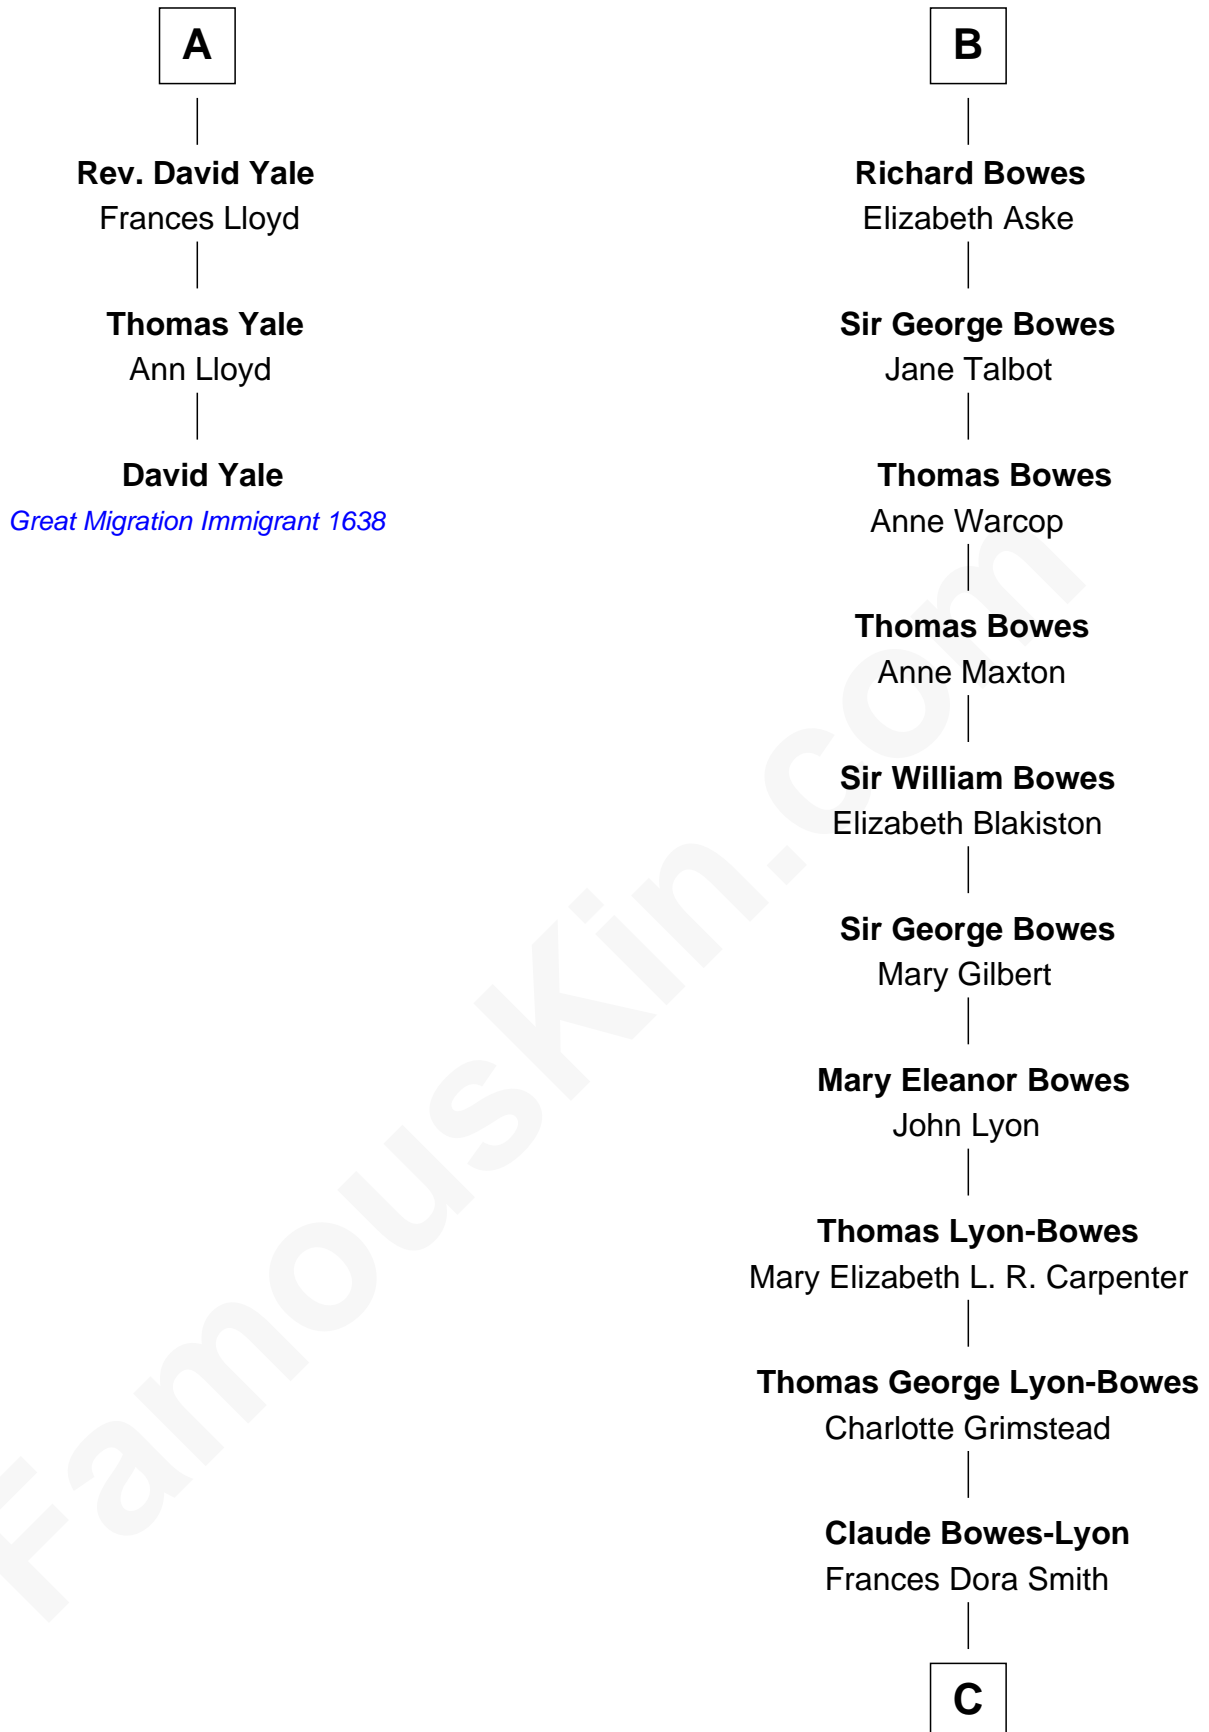

## Relationship Chart of

### David Yale

(c1613 - 1690) Great Migration Immigrant 1638

9th cousin 11 times removed of

### King Charles III

King of the United Kingdom

**John V le Strange**

Maud de Walton

C

**Claude George Bowes-Lyon**  
Cecilia Nina Cavendish-Bentinck

**Elizabeth Bowes-Lyon**  
George VI, King of the United Kingdom