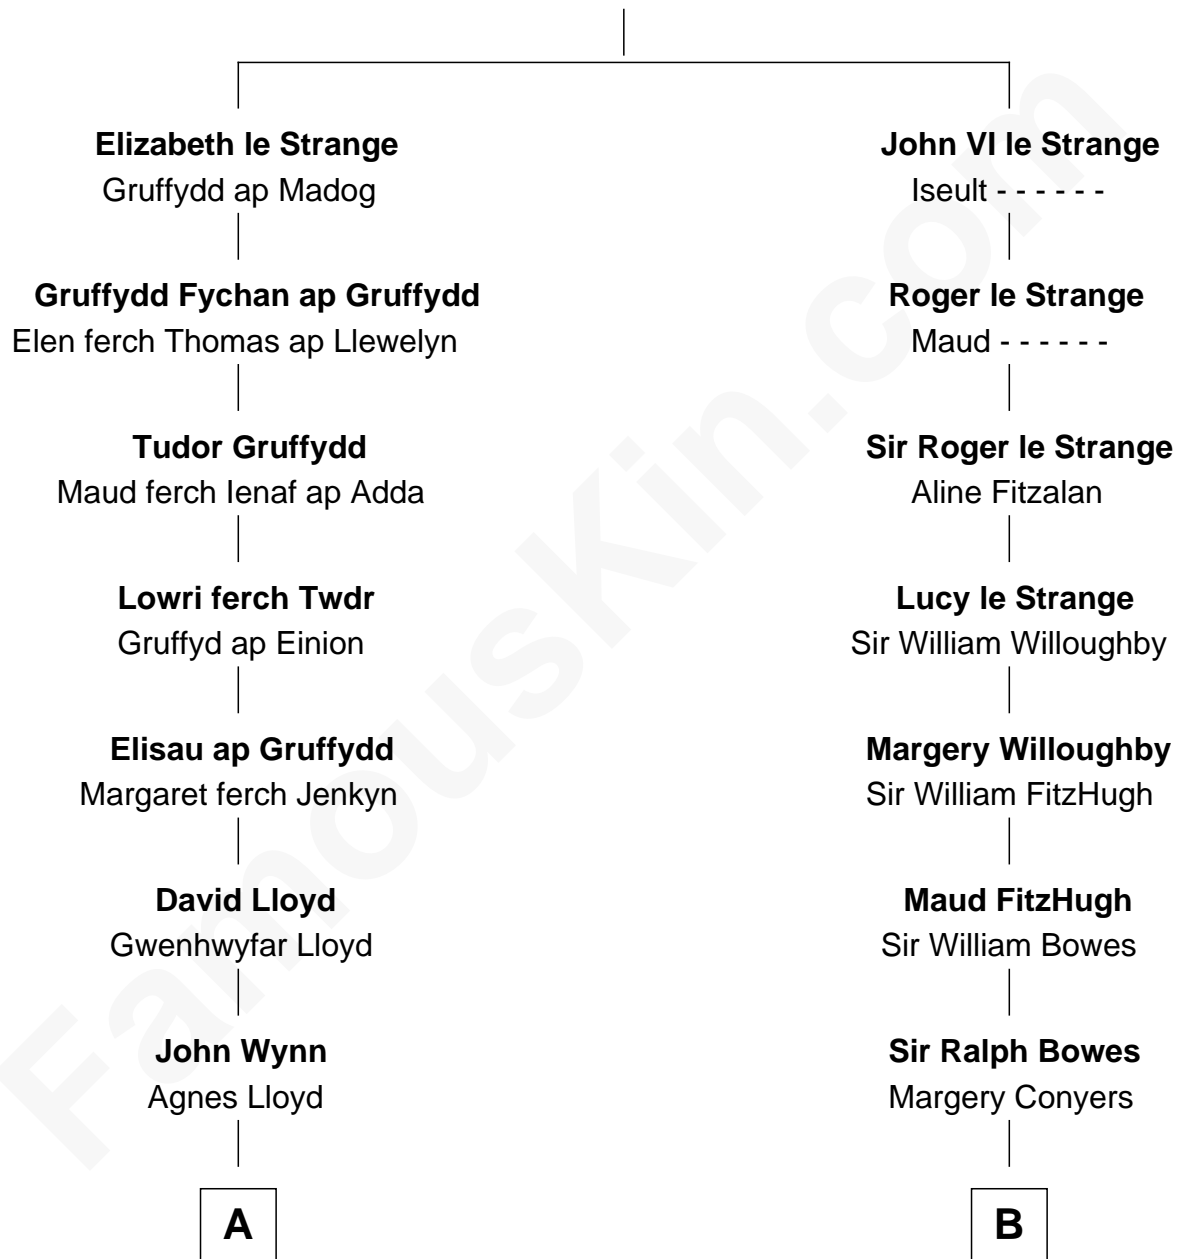

## Relationship Chart of

### David Yale

(c1613 - 1690) Great Migration Immigrant 1638

9th cousin 11 times removed of

### King Charles III

King of the United Kingdom

**John V le Strange**

Maud de Walton

C

**Claude George Bowes-Lyon**  
Cecilia Nina Cavendish-Bentinck

**Elizabeth Bowes-Lyon**  
George VI, King of the United Kingdom

**Elizabeth II, Queen of the United Kingdom**  
Prince Philip of Edinburgh

**King Charles III**  
*King of the United Kingdom*

FamousKin.com