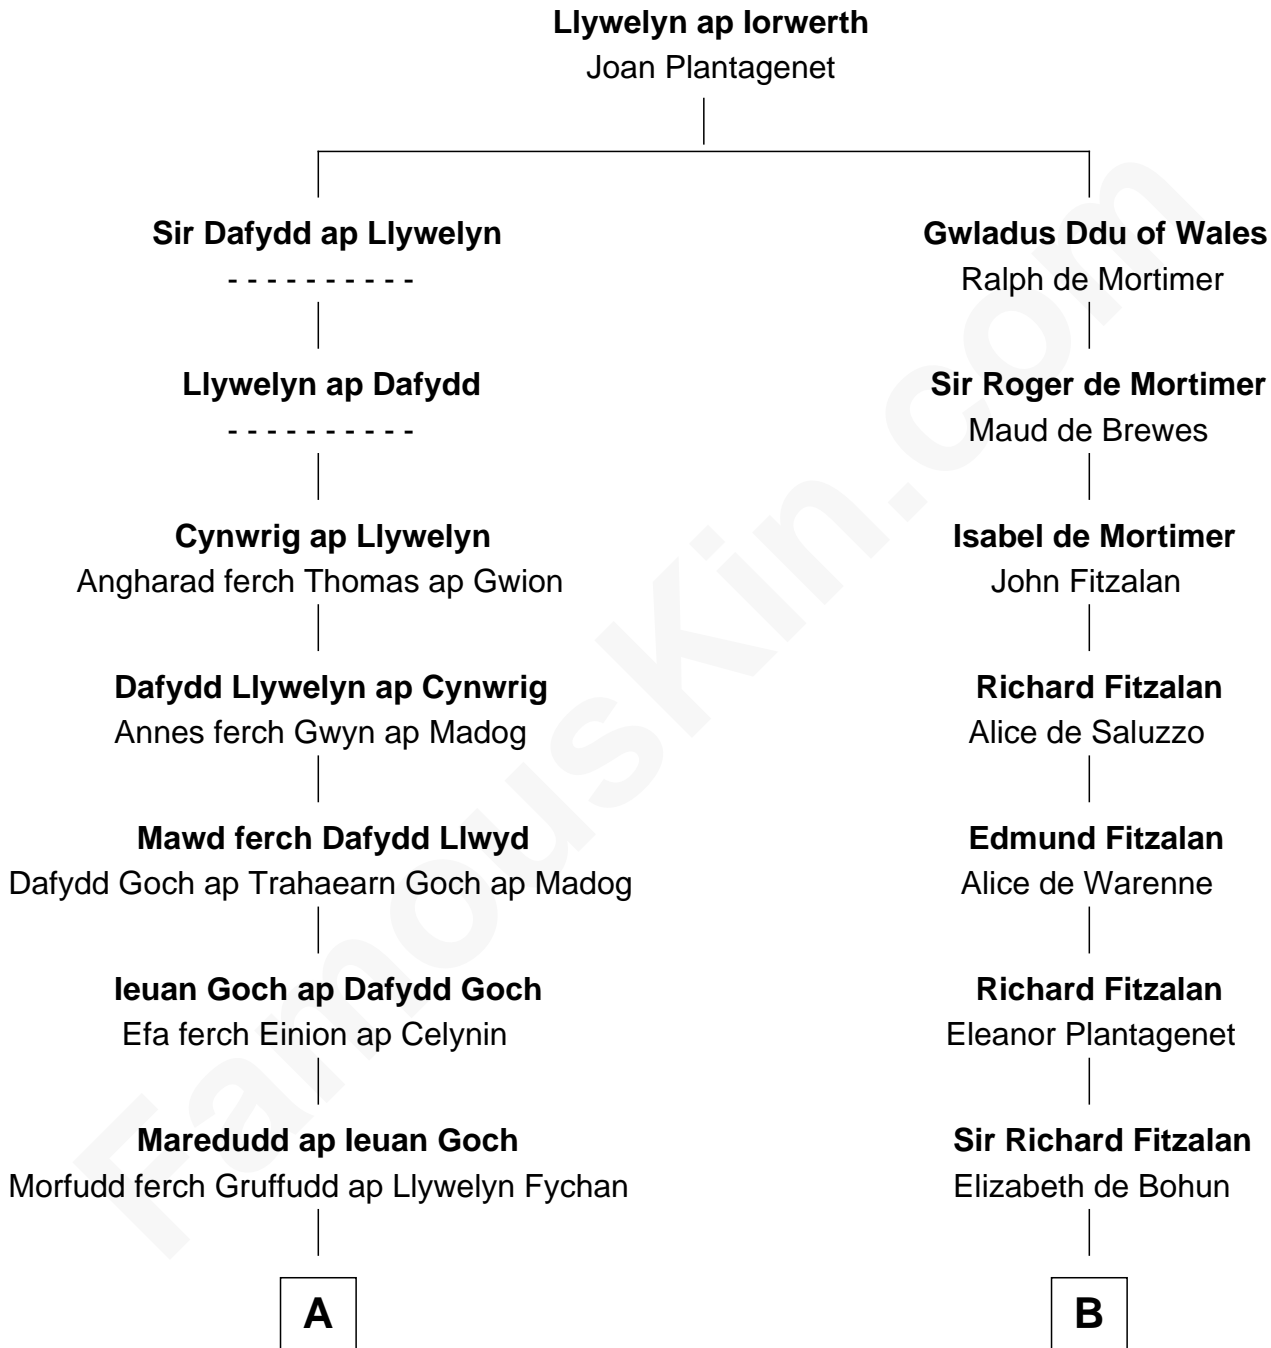

FamousKin.com

Relationship Chart of

David Yale

(c1613 - 1690) Great Migration Immigrant 1638

15th cousin 6 times removed of

John Marshall

4th Chief Justice of the U.S. Supreme Court

C

Col. William Randolph

Mary Isham

Thomas Randolph

----- Fleming

Mary Isham Randolph

Rev. James Keith

Mary Randolph Keith

Col. Thomas Marshall

John Marshall

U.S. Supreme Court Chief Justice

FamousKin.com