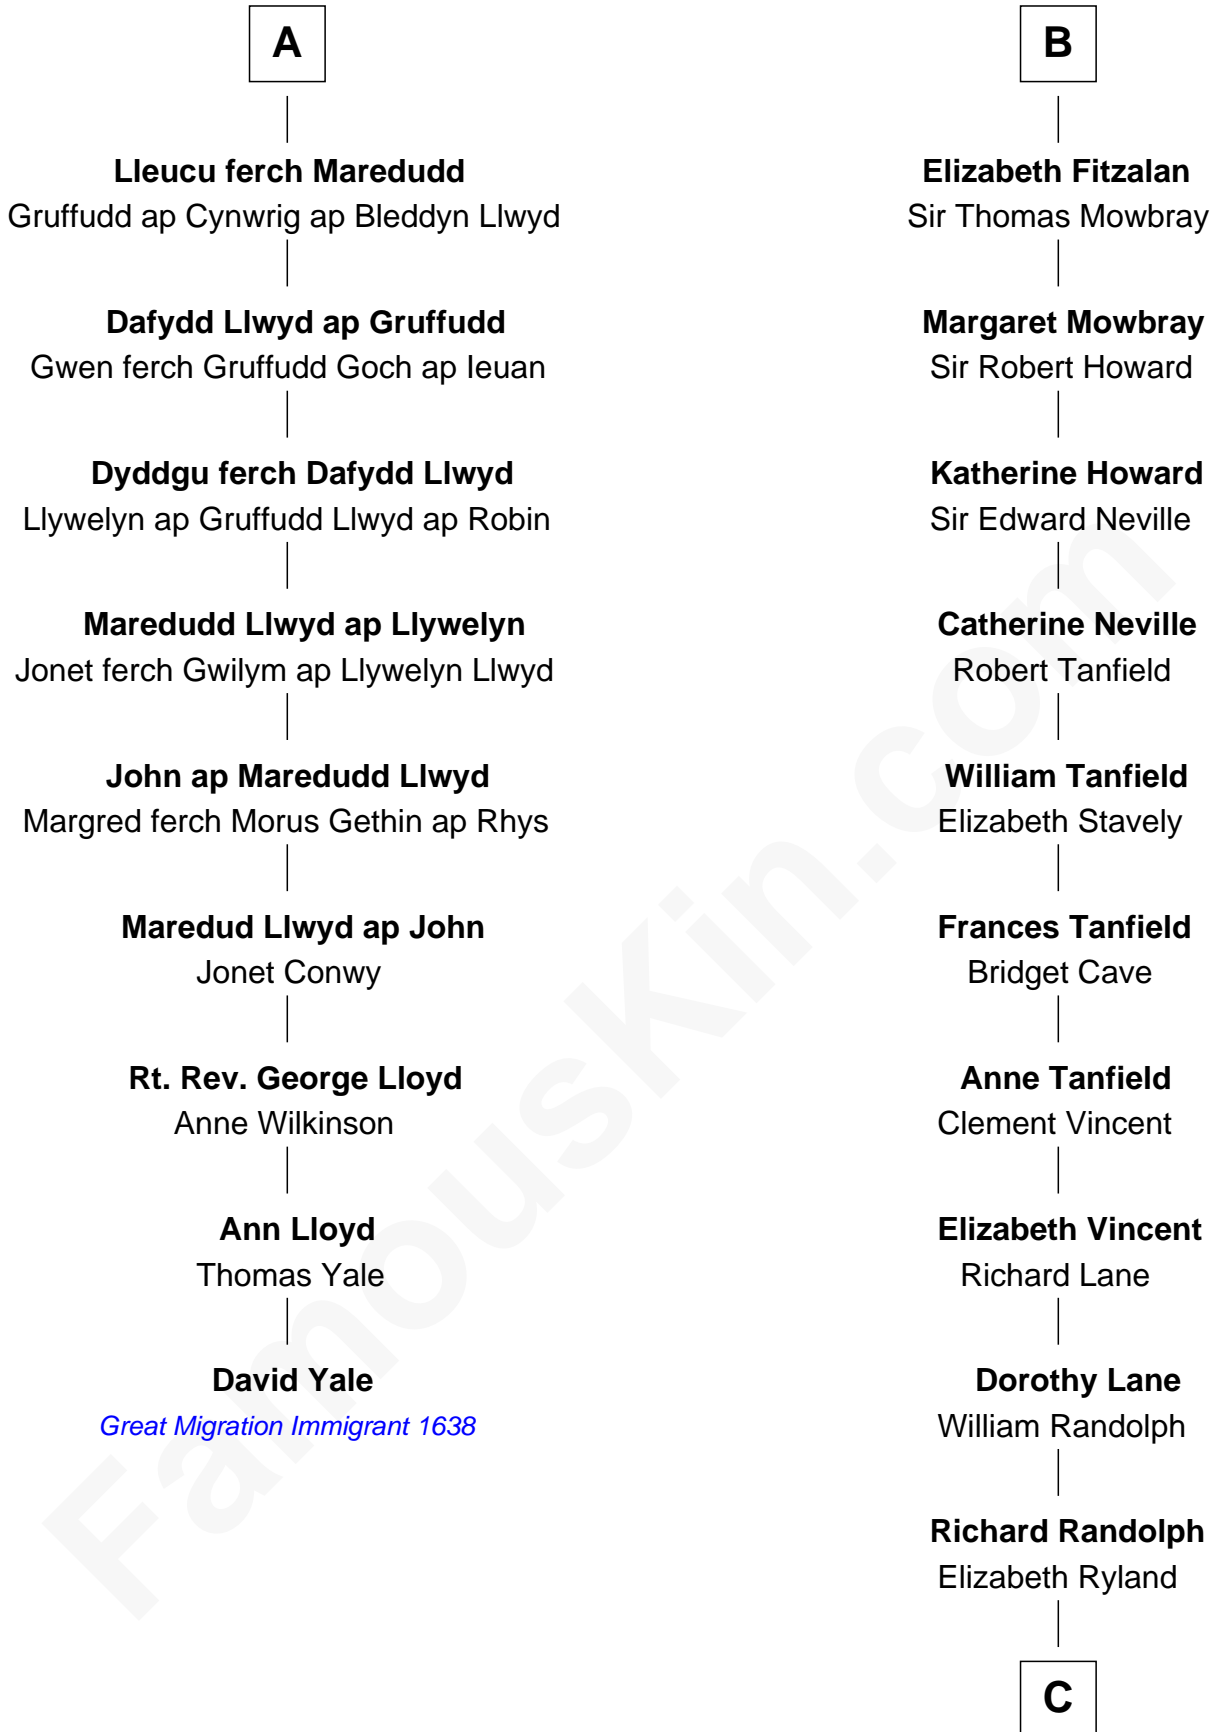

FamousKin.com

Relationship Chart of

David Yale

(c1613 - 1690) Great Migration Immigrant 1638

15th cousin 6 times removed of

John Marshall

4th Chief Justice of the U.S. Supreme Court

C

Col. William Randolph

Mary Isham

Thomas Randolph

----- Fleming

Mary Isham Randolph

Rev. James Keith

Mary Randolph Keith

Col. Thomas Marshall